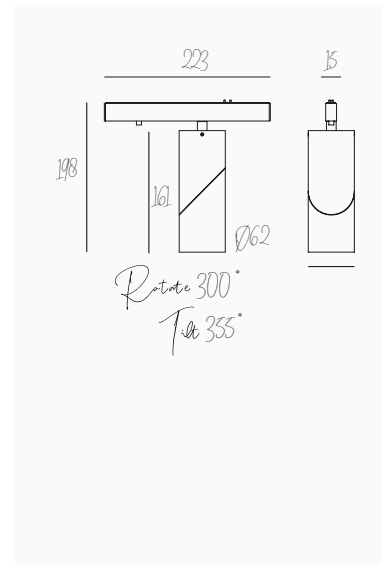

LUNA S CORNER L1
LF001374

MODEL S DC-24/48-L1
OPERATING VOLTAGE 48V
COLOURS BLACK
WARRANTY 3 YRS
DIMENSIONS 149 x 149 x 66.8mm

LUNA S CORNER L2
LF001375

MODEL S DC-24/48-L2
OPERATING VOLTAGE 48V
COLOURS BLACK
WARRANTY 3 YRS
DIMENSIONS 149 x 149 x 66.8mm

LUNA S/M PIN
LF001680

MODEL S/M PIN
OPERATING VOLTAGE 48V
COLOURS CREAM
WARRANTY 3 YRS
DIMENSIONS 26 x 7.5 x 2.8mm

PHYSICAL DATA

FEATURES

- Material: Aluminium
- Magnetic installation of luminaires
- 48V allows for longer installation runs and power affords more fittings per run
- PWM Dimmable

TURN CS MINI
LF523517

OPERATING VOLTAGE	48V
SYSTEM POWER (W)	1.2W
DRIVER	N/A
CCT (K)	2700 / 3000 / 4000K
BEAM ANGLE	22°
WARRANTY	3 YRS
DIMENSIONS	18 x 92 x 186mm
COLOURS	BLACK

TURN CS S
LF532219ETD

OPERATING VOLTAGE	48V
SYSTEM POWER (W)	7.5W
DRIVER	TOUCH DIM
CCT (K)	2700 / 3000 / 4000K
BEAM ANGLE	28° / 38° / 48°
WARRANTY	3 YRS
DIMENSIONS	∅62 x 161mm
COLOURS	BLACK

TURN CS S SQUARED
LF532619ETD

OPERATING VOLTAGE	48V
SYSTEM POWER (W)	7.5W
DRIVER	TOUCH DIM
CCT (K)	2700 / 3000 / 4000K
BEAM ANGLE	28° / 38° / 48°
WARRANTY	3 YRS
DIMENSIONS	57 x 57 x 161mm
COLOURS	BLACK