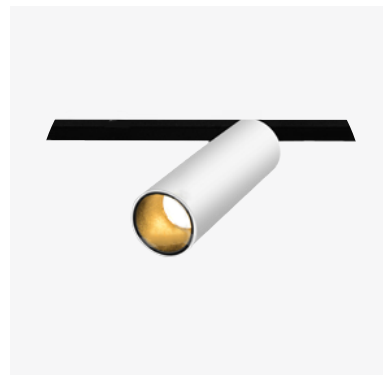

LUNA S/M PIN
LF001680

MODEL S/M PIN
OPERATING VOLTAGE 48V
COLOURS CREAM
WARRANTY 3 YRS
DIMENSIONS 26 x 7.5 x 2.8mm

LUNA S SPOT
LF521311

OPERATING VOLTAGE	48V
SYSTEM POWER (W)	9.7W
DRIVER	N/A
CCT (K)	2700 / 3000 / 4000K
BEAM ANGLE	14°
WARRANTY	3 YRS
DIMENSIONS	∅30 x 125 x 186mm
COLOURS	BLACK WHITE BLACK & GOLD