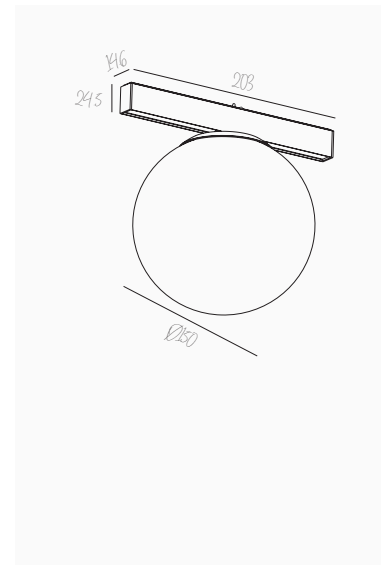

Decorative Track Lighting