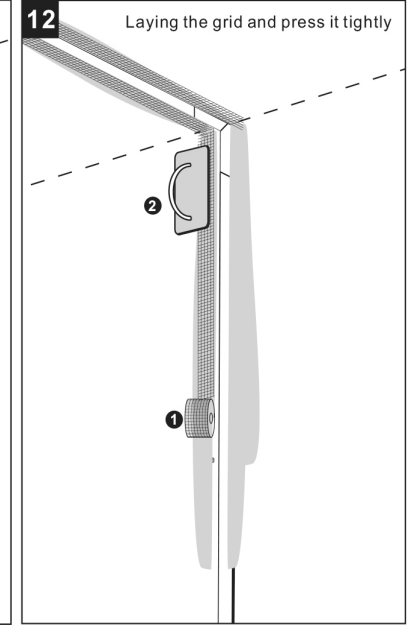

10 Laying planks and Lock screw.
Sheet thickness is 12mm.