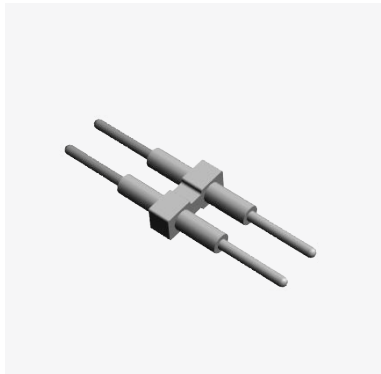

LUNA S/M PIN
LF001680

MODEL S/M PIN
OPERATING VOLTAGE 48V
COLOURS CREAM
WARRANTY 3 YRS
DIMENSIONS 26 x 7.5 x 2.8mm

PHYSICAL DATA

FEATURES

- Material: Aluminium
- Magnetic installation of luminaires
- 48V allows for longer installation runs and power affords more fittings per run
- PWM Dimmable

INTERMEDIATE TRACK

	LF001585	LF001579	LF001580	LF001581	LF001582
OPERATING VOLTAGE	48V	48V	48V	48V	48V
MODEL	S ON DC-24/48C-0.5M	S ON DC-24/48C-1M	S ON DC-24/48C-1.5M	S ON DC-24/48C-2M	S ON DC-24/48C-2.5M
DIMENSIONS	500 x 42.3 x 18mm	1000 x 42.3 x 18mm	1500 x 42.3 x 18mm	2000 x 42.3 x 18mm	2500 x 42.3 x 18mm

LUNA S CORNER L1
LF001586

MODEL S DC-24/48-L1
OPERATING VOLTAGE 48V
COLOURS BLACK
WARRANTY 3 YRS
DIMENSIONS 150 X 150 X 18mm

LUNA S CORNER L2
LF001587

MODEL S DC-24/48-L2
OPERATING VOLTAGE 48V
COLOURS BLACK
WARRANTY 3 YRS
DIMENSIONS 150 X 150 X 42.3mm

LUNA S MOUNT CLIP L3
LF001589

MODEL S DC-24/48-L3
OPERATING VOLTAGE 48V
COLOURS BLACK
WHITE
WARRANTY 3 YRS
DIMENSIONS 68 x 12.3 x 6mm

LUNA S CONNECTOR
LF001377

MODEL S DC-24/48-I
OPERATING VOLTAGE 24V / 48V
COLOURS BLACK
WARRANTY 3 YRS
DIMENSIONS 100 x 27 x 11.3mm