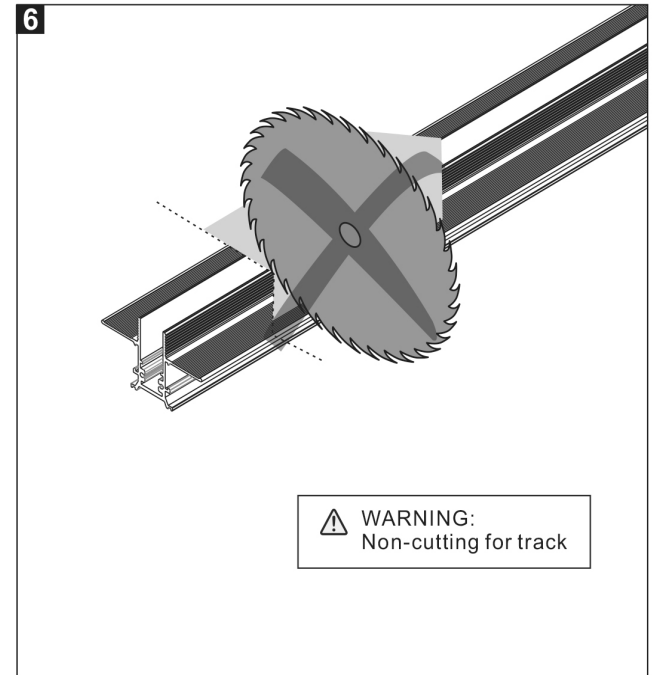

2

It is recommended to install the power supply next to the power box or the maintenance port.

100-240V AC

24/48V DC
 "+" Red
 "-" Black
 MAX0. 75mm

3 Take out

4A

Apply to:
 001569
 001570
 001376

001680

FINISHING

10 Laying planks and Lock screw.
Sheet thickness is 12mm.

DESIGN & TECHNICAL CERTAINTY