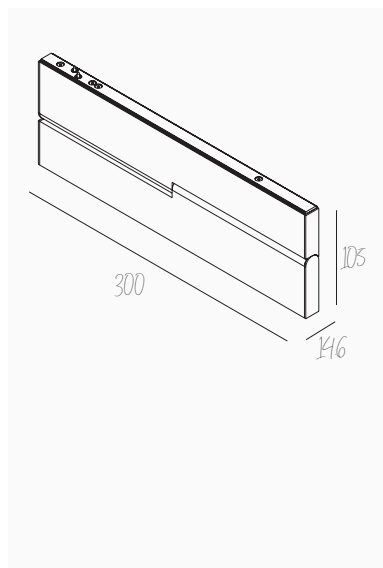

Wall Washers