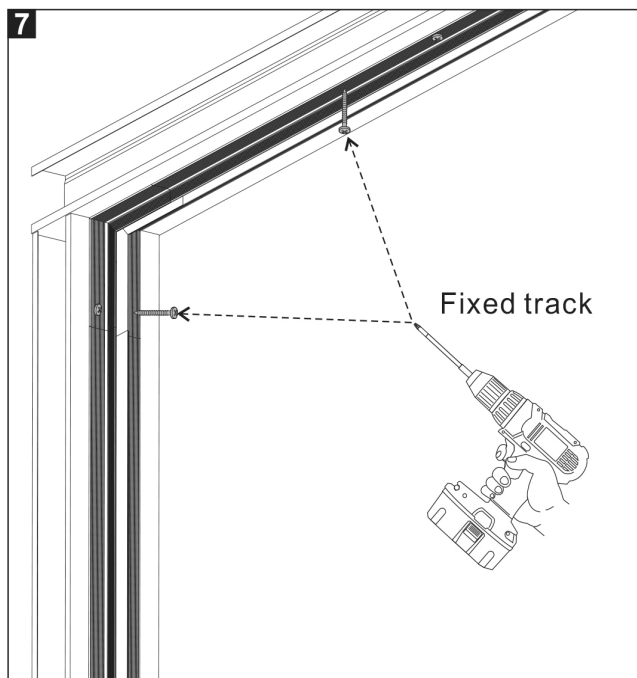

2

It is recommended to install the power supply next to the power box or the maintenance port.

100-240V AC

24/48V DC
 "+" Red
 "-" Black
 MAX0. 75mm

3 Take out

4A

Apply to:
 001569
 001570
 001376

001680

FINISHING

10 Laying planks and Lock screw.
Sheet thickness is 12mm.

DESIGN & TECHNICAL CERTAINTY