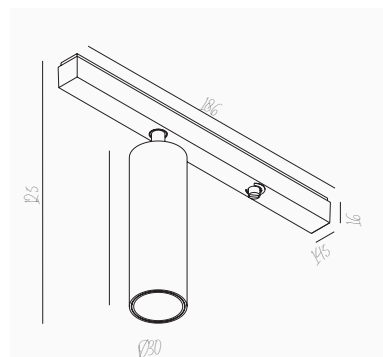

Track Spot Lighting