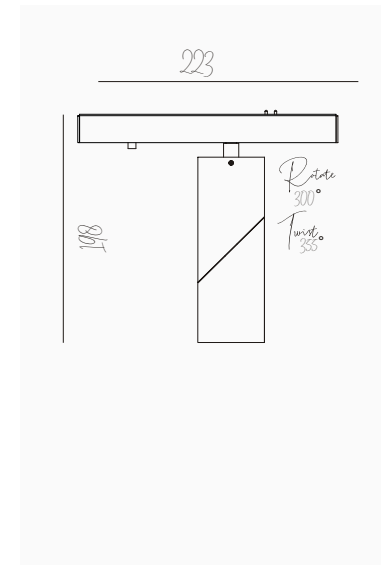

TURN CS MINI
LF523517

OPERATING VOLTAGE	48V
SYSTEM POWER (W)	1.2W
DRIVER	N/A
CCT (K)	2700 / 3000 / 4000K
BEAM ANGLE	22°
WARRANTY	3 YRS
DIMENSIONS	18 x 92 x 186mm
COLOURS	BLACK

TURN CS S
LF532219ETD

OPERATING VOLTAGE	48V
SYSTEM POWER (W)	7.5W
DRIVER	TOUCH DIM
CCT (K)	2700 / 3000 / 4000K
BEAM ANGLE	28° / 38° / 48°
WARRANTY	3 YRS
DIMENSIONS	∅62 x 161mm
COLOURS	BLACK

TURN CS S SQUARED
LF532619ETD

OPERATING VOLTAGE	48V
SYSTEM POWER (W)	7.5W
DRIVER	TOUCH DIM
CCT (K)	2700 / 3000 / 4000K
BEAM ANGLE	28° / 38° / 48°
WARRANTY	3 YRS
DIMENSIONS	57 x 57 x 161mm
COLOURS	BLACK