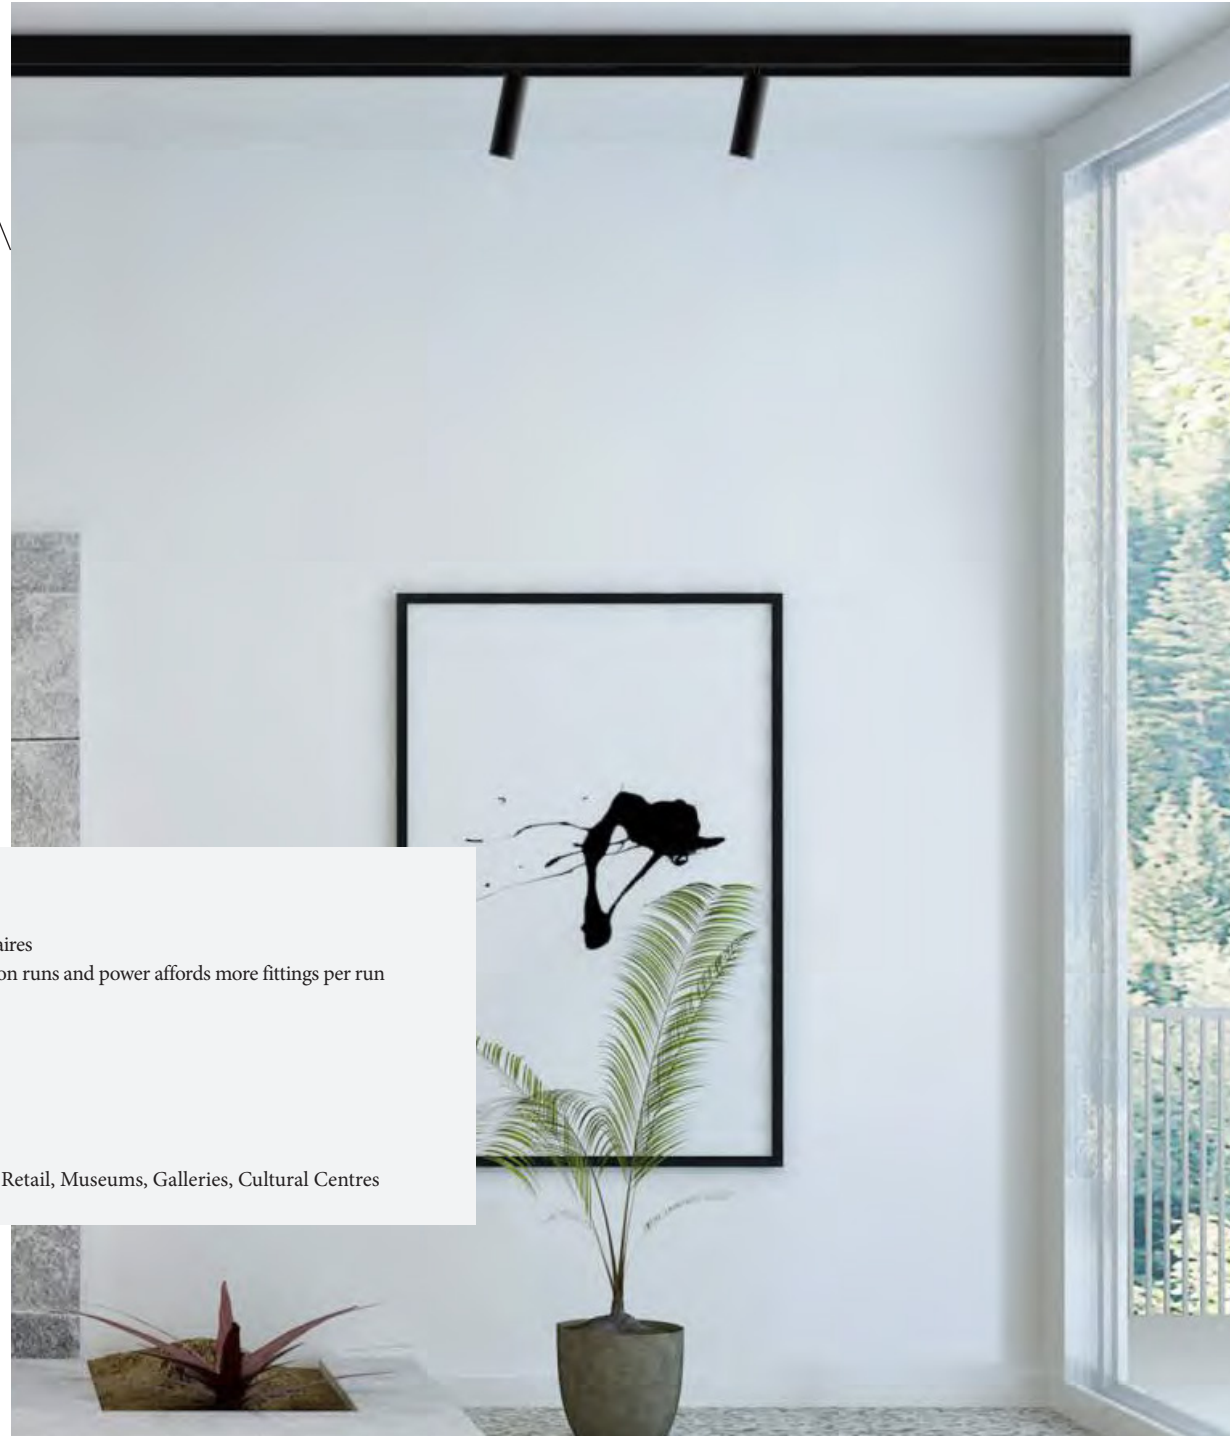

APPLICATION AREAS

Indoor, Residential, Hospitality, Retail, Museums, Galleries, Cultural Centres