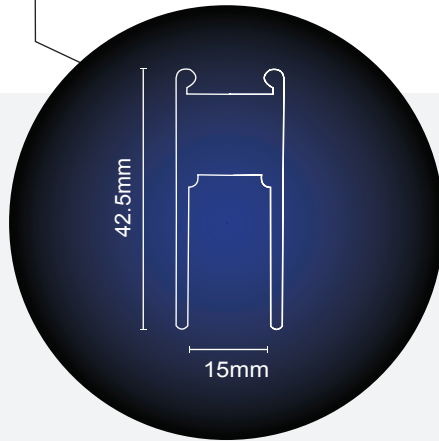

MOUNTING

Recessed

APPLICATION AREAS

Indoor, Commercial, Residential, Hospitality, Retail, Museums, Galleries, Cultural Centres

TECHNICAL DATA

POWER SUPPLY FEED

	LF001569	LF001290	LF001291	LF001292	LF001293
OPERATING VOLTAGE	48V	48V	48V	48V	48V
MODEL	S DC-24/48-0.5M	S DC-24/48-1M	S DC-24/48-1.5M	S DC-24/48-2M	S DC-24/48-2.5M
DIMENSIONS	500 x 66.8 x 41.5mm	1000 x 66.8 x 41.5mm	1500 x 66.8 x 41.5mm	2000 x 66.8 x 41.5mm	2500 x 66.8 x 41.5mm
CUT OUT SIZE	500 x 35mm	1000 x 35mm	1500 x 35mm	2000 x 35mm	2500 x 35mm

LUNA S CORNER L1
LF001374

MODEL S DC-24/48-L1
OPERATING VOLTAGE 48V
COLOURS BLACK
WARRANTY 3 YRS
DIMENSIONS 149 x 149 x 66.8mm

LUNA S CORNER L2
LF001375

MODEL S DC-24/48-L2
OPERATING VOLTAGE 48V
COLOURS BLACK
WARRANTY 3 YRS
DIMENSIONS 149 x 149 x 66.8mm

LUNA S CORNER L3
LF001376

MODEL S DC-24/48-L3
OPERATING VOLTAGE 48V
COLOURS BLACK
WARRANTY 3 YRS
DIMENSIONS 174.5x174.5x41.5mm

LUNA S CONNECTOR
LF001377

MODEL S DC-24/48-I
OPERATING VOLTAGE 24V / 48V
COLOURS BLACK
WARRANTY 3 YRS
DIMENSIONS 100 x 27 x 11.3mm

LUNA S/M PIN
LF001680

MODEL S/M PIN
OPERATING VOLTAGE 48V
COLOURS CREAM
WARRANTY 3 YRS
DIMENSIONS 26 x 7.5 x 2.8mm

PHYSICAL DATA

FEATURES

- Material: Aluminium
- Magnetic installation of luminaires
- 48V allows for longer installation runs and power affords more fittings per run
- PWM Dimmable