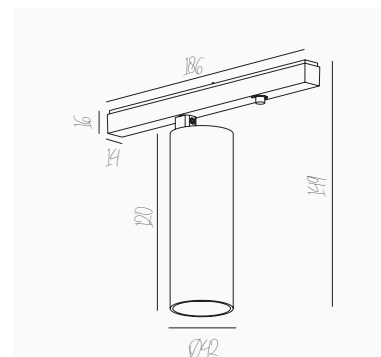

LUNA S/M PIN
LF001680

MODEL S/M PIN
OPERATING VOLTAGE 48V
COLOURS CREAM
WARRANTY 3 YRS
DIMENSIONS 26 x 7.5 x 2.8mm

LUNA S SPOT
LF521311

OPERATING VOLTAGE	48V
SYSTEM POWER (W)	9.7W
DRIVER	N/A
CCT (K)	2700 / 3000 / 4000K
BEAM ANGLE	14°
WARRANTY	3 YRS
DIMENSIONS	∅30 x 125 x 186mm
COLOURS	BLACK WHITE BLACK & GOLD

ARCA CS SPOT 7
LF527611

OPERATING VOLTAGE	48V
SYSTEM POWER (W)	6.8W
DRIVER	N/A
CCT (K)	2700 / 3000 / 4000K
BEAM ANGLE	14°
WARRANTY	3 YRS
DIMENSIONS	∅30 x 125 x 186mm
COLOURS	BLACK WHITE BLACK & GOLD

ARCA CS SPOT 12
LF522015E

OPERATING VOLTAGE	48V
SYSTEM POWER (W)	11.6W
DRIVER	N/A
CCT (K)	2700 / 3000 / 4000K
BEAM ANGLE	26°
WARRANTY	3 YRS
DIMENSIONS	∅42 x 120 x 186mm
COLOURS	BLACK WHITE BLACK & GOLD

FAVOR CS S
LF531019ETD

OPERATING VOLTAGE	48V
SYSTEM POWER (W)	9.6W
DRIVER	TOUCH DIM
CCT (K)	3000K
BEAM ANGLE	19° / 28°
WARRANTY	3 YRS
DIMENSIONS	∅45 x 75 x 14mm
COLOURS	BLACK WHITE