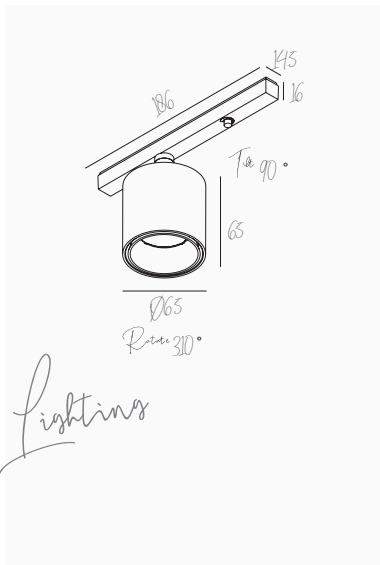

LUNA S CORNER L1
LF001374

MODEL S DC-24/48-L1
OPERATING VOLTAGE 48V
COLOURS BLACK
WARRANTY 3 YRS
DIMENSIONS 149 x 149 x 66.8mm

LUNA S CORNER L2
LF001375

MODEL S DC-24/48-L2
OPERATING VOLTAGE 48V
COLOURS BLACK
WARRANTY 3 YRS
DIMENSIONS 149 x 149 x 66.8mm

LUNA S/M PIN
LF001680

MODEL S/M PIN
OPERATING VOLTAGE 48V
COLOURS CREAM
WARRANTY 3 YRS
DIMENSIONS 26 x 7.5 x 2.8mm

PHYSICAL DATA

FEATURES

- Material: Aluminium
- Magnetic installation of luminaires
- 48V allows for longer installation runs and power affords more fittings per run
- PWM Dimmable

TURN CS MINI
LF523517

OPERATING VOLTAGE	48V
SYSTEM POWER (W)	1.2W
DRIVER	N/A
CCT (K)	2700 / 3000 / 4000K
BEAM ANGLE	22°
WARRANTY	3 YRS
DIMENSIONS	18 x 92 x 186mm
COLOURS	BLACK

TURN CS S
LF532219ETD

OPERATING VOLTAGE	48V
SYSTEM POWER (W)	7.5W
DRIVER	TOUCH DIM
CCT (K)	2700 / 3000 / 4000K
BEAM ANGLE	28° / 38° / 48°
WARRANTY	3 YRS
DIMENSIONS	∅62 x 161mm
COLOURS	BLACK

TURN CS S SQUARED
LF532619ETD

OPERATING VOLTAGE	48V
SYSTEM POWER (W)	7.5W
DRIVER	TOUCH DIM
CCT (K)	2700 / 3000 / 4000K
BEAM ANGLE	28° / 38° / 48°
WARRANTY	3 YRS
DIMENSIONS	57 x 57 x 161mm
COLOURS	BLACK