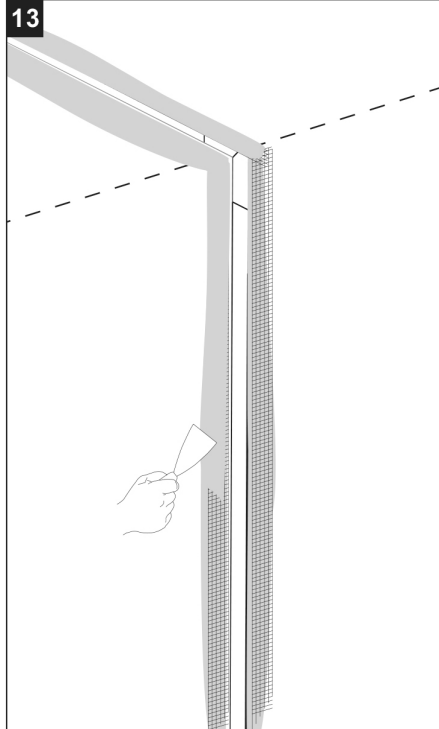

FINISHING

10 Laying planks and Lock screw.
Sheet thickness is 12mm.

DESIGN & TECHNICAL CERTAINTY