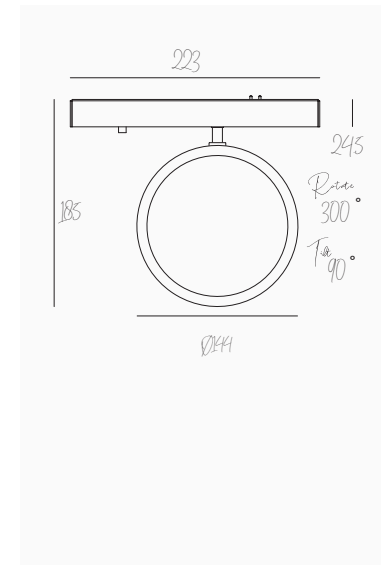

Decorative Track Lighting