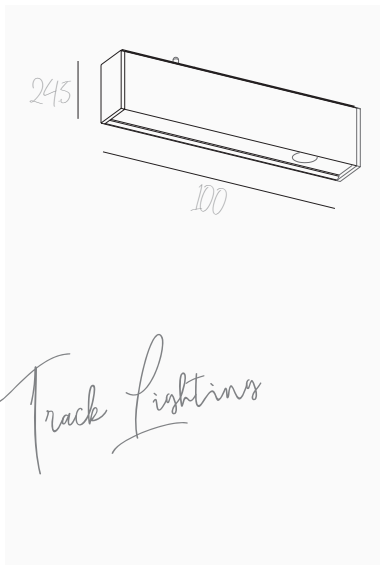

Decorative Track Lighting