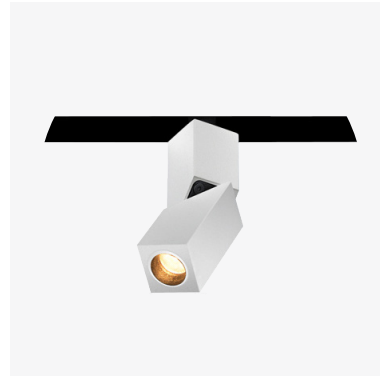

TURN CS MINI
LF523517

OPERATING VOLTAGE	48V
SYSTEM POWER (W)	1.2W
DRIVER	N/A
CCT (K)	2700 / 3000 / 4000K
BEAM ANGLE	22°
WARRANTY	3 YRS
DIMENSIONS	18 x 92 x 186mm
COLOURS	BLACK