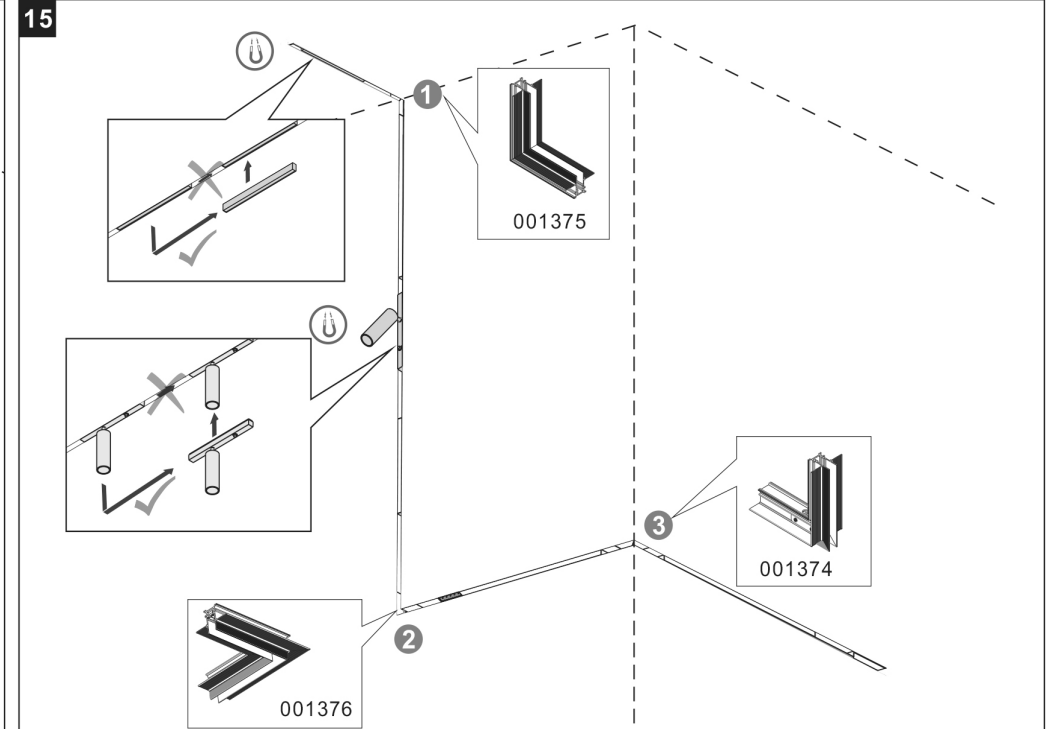

2

It is recommended to install the power supply next to the power box or the maintenance port.

100-240V AC

24/48V DC
 "+" Red
 "-" Black
 MAX0. 75mm

3 Take out

4A

Apply to:
 001569
 001570
 001376

001680

FINISHING

10 Laying planks and Lock screw.
Sheet thickness is 12mm.

DESIGN & TECHNICAL CERTAINTY