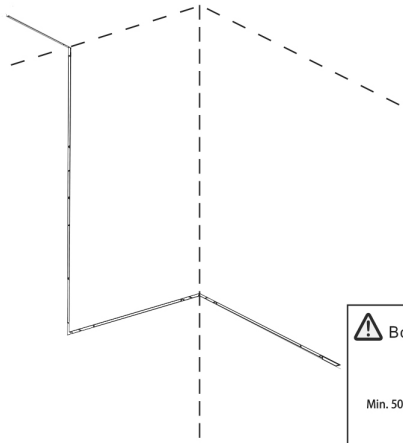

FINISHING

10 Laying planks and Lock screw.
Sheet thickness is 12mm.

DESIGN & TECHNICAL CERTAINTY