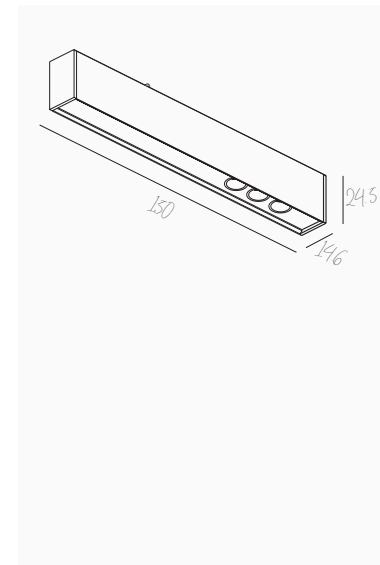

Decorative Track Lighting