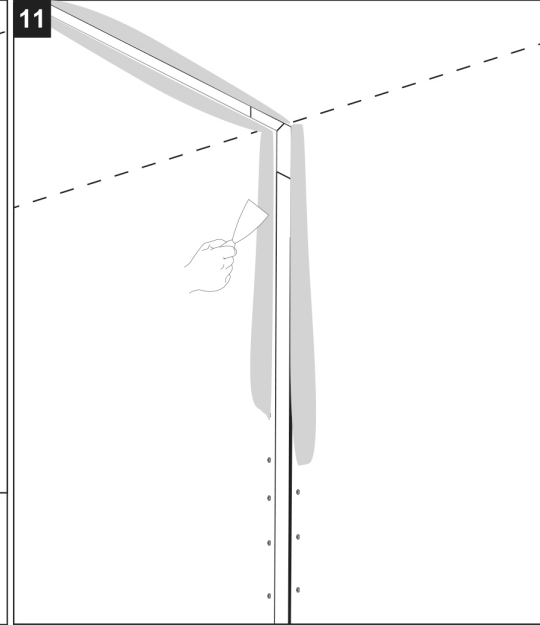

FINISHING

10 Laying planks and Lock screw.
Sheet thickness is 12mm.

DESIGN & TECHNICAL CERTAINTY