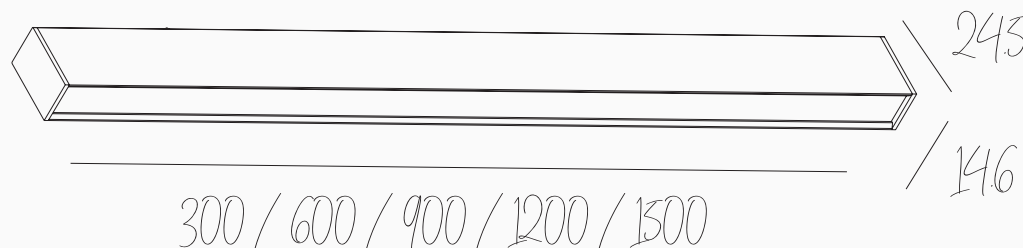

LUNA S LIGHTING OPTIONS

MOONLINE TRACK LIGHTS

OPERATING VOLTAGE	48V
SYSTEM POWER (W)	11.3W
DRIVER	N/A
CCT (K)	2700 / 3000 / 4000K
BEAM ANGLE	180°
WARRANTY	3 YRS
DIMENSIONS	300 x 24.5 x 14.6mm
COLOURS	BLACK

OPERATING VOLTAGE	48V
SYSTEM POWER (W)	20W
DRIVER	N/A
CCT (K)	2700 / 3000 / 4000K
BEAM ANGLE	180°
WARRANTY	3 YRS
DIMENSIONS	600 x 24.5 x 14.6mm
COLOURS	BLACK

OPERATING VOLTAGE	48V
SYSTEM POWER (W)	30W
DRIVER	N/A
CCT (K)	2700 / 3000 / 4000K
BEAM ANGLE	180°
WARRANTY	3 YRS
DIMENSIONS	900 x 24.5 x 14.6mm
COLOURS	BLACK

OPERATING VOLTAGE	48V
SYSTEM POWER (W)	40W
DRIVER	N/A
CCT (K)	2700 / 3000 / 4000K
BEAM ANGLE	180°
WARRANTY	3 YRS
DIMENSIONS	1190 x 24.5 x 14.6mm
COLOURS	BLACK

OPERATING VOLTAGE	48V
SYSTEM POWER (W)	50W
DRIVER	N/A
CCT (K)	2700 / 3000 / 4000K
BEAM ANGLE	180°
WARRANTY	3 YRS
DIMENSIONS	1490 x 24.5 x 14.6mm
COLOURS	BLACK

Moonline Track Lights