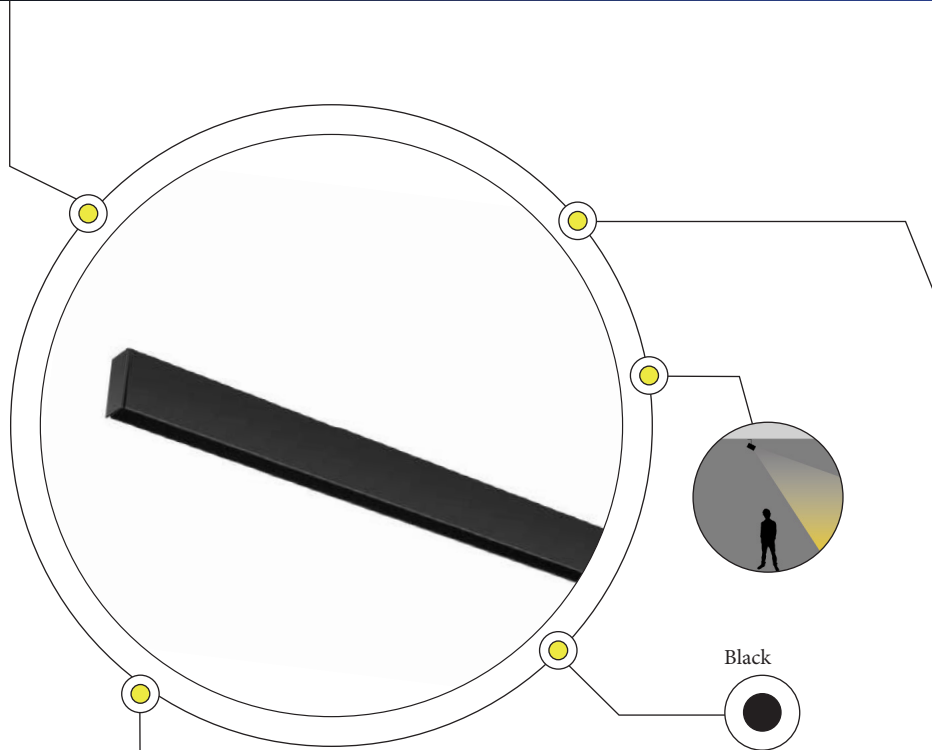

LUNA S/M PIN
LF001680

MODEL S/M PIN
OPERATING VOLTAGE 48V
COLOURS CREAM
WARRANTY 3 YRS
DIMENSIONS 26 x 7.5 x 2.8mm

PHYSICAL DATA

FEATURES

- Material: Aluminium
- Magnetic installation of luminaires
- 48V allows for longer installation runs and power affords more fittings per run
- PWM Dimmable