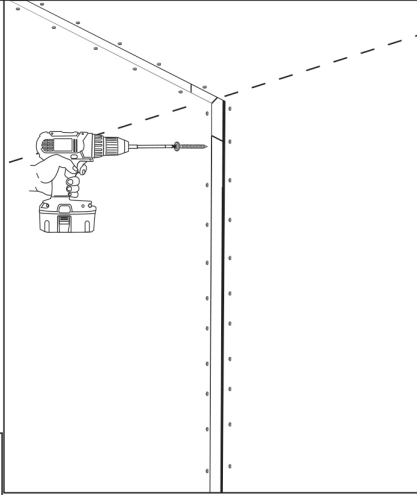

10 Laying planks and Lock screw.
Sheet thickness is 12mm.