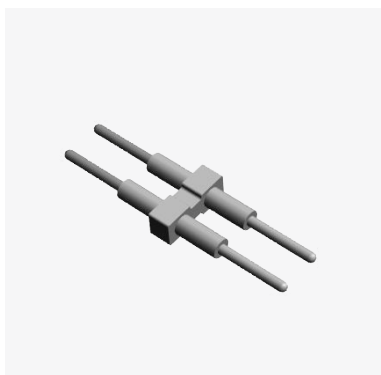

INTERMEDIATE TRACK

	LF001570	LF001297	LF001298	LF001299	LF001300
OPERATING VOLTAGE	48V	48V	48V	48V	48V
MODEL	S DC-24/48C-0.5M	S DC-24/48C-1M	S DC-24/48C-1.5M	S DC-24/48C-2M	S DC-24/48C-2.5M
DIMENSIONS	500 x 66.8 x 41.5mm	1000 x 66.8 x 41.5mm	1500 x 66.8 x 41.5mm	2000 x 66.8 x 41.5mm	2500 x 66.8 x 41.5mm
CUT OUT SIZE	500 x 35mm	1000 x 35mm	1500 x 35mm	2000 x 35mm	2500 x 35mm

LUNA S CORNER L1
LF001374

MODEL S DC-24/48-L1
OPERATING VOLTAGE 48V
COLOURS BLACK
WARRANTY 3 YRS
DIMENSIONS 149 x 149 x 66.8mm

LUNA S CORNER L2
LF001375

MODEL S DC-24/48-L2
OPERATING VOLTAGE 48V
COLOURS BLACK
WARRANTY 3 YRS
DIMENSIONS 149 x 149 x 66.8mm

LUNA S CORNER L3
LF001376

MODEL S DC-24/48-L3
OPERATING VOLTAGE 48V
COLOURS BLACK
WARRANTY 3 YRS
DIMENSIONS 174.5x174.5x41.5mm

LUNA S CONNECTOR
LF001377

MODEL S DC-24/48-I
OPERATING VOLTAGE 24V / 48V
COLOURS BLACK
WARRANTY 3 YRS
DIMENSIONS 100 x 27 x 11.3mm

LUNA S/M PIN
LF001680

MODEL S/M PIN
OPERATING VOLTAGE 48V
COLOURS CREAM
WARRANTY 3 YRS
DIMENSIONS 26 x 7.5 x 2.8mm

PHYSICAL DATA

FEATURES

- Material: Aluminium
- Magnetic installation of luminaires
- 48V allows for longer installation runs and power affords more fittings per run
- PWM Dimmable