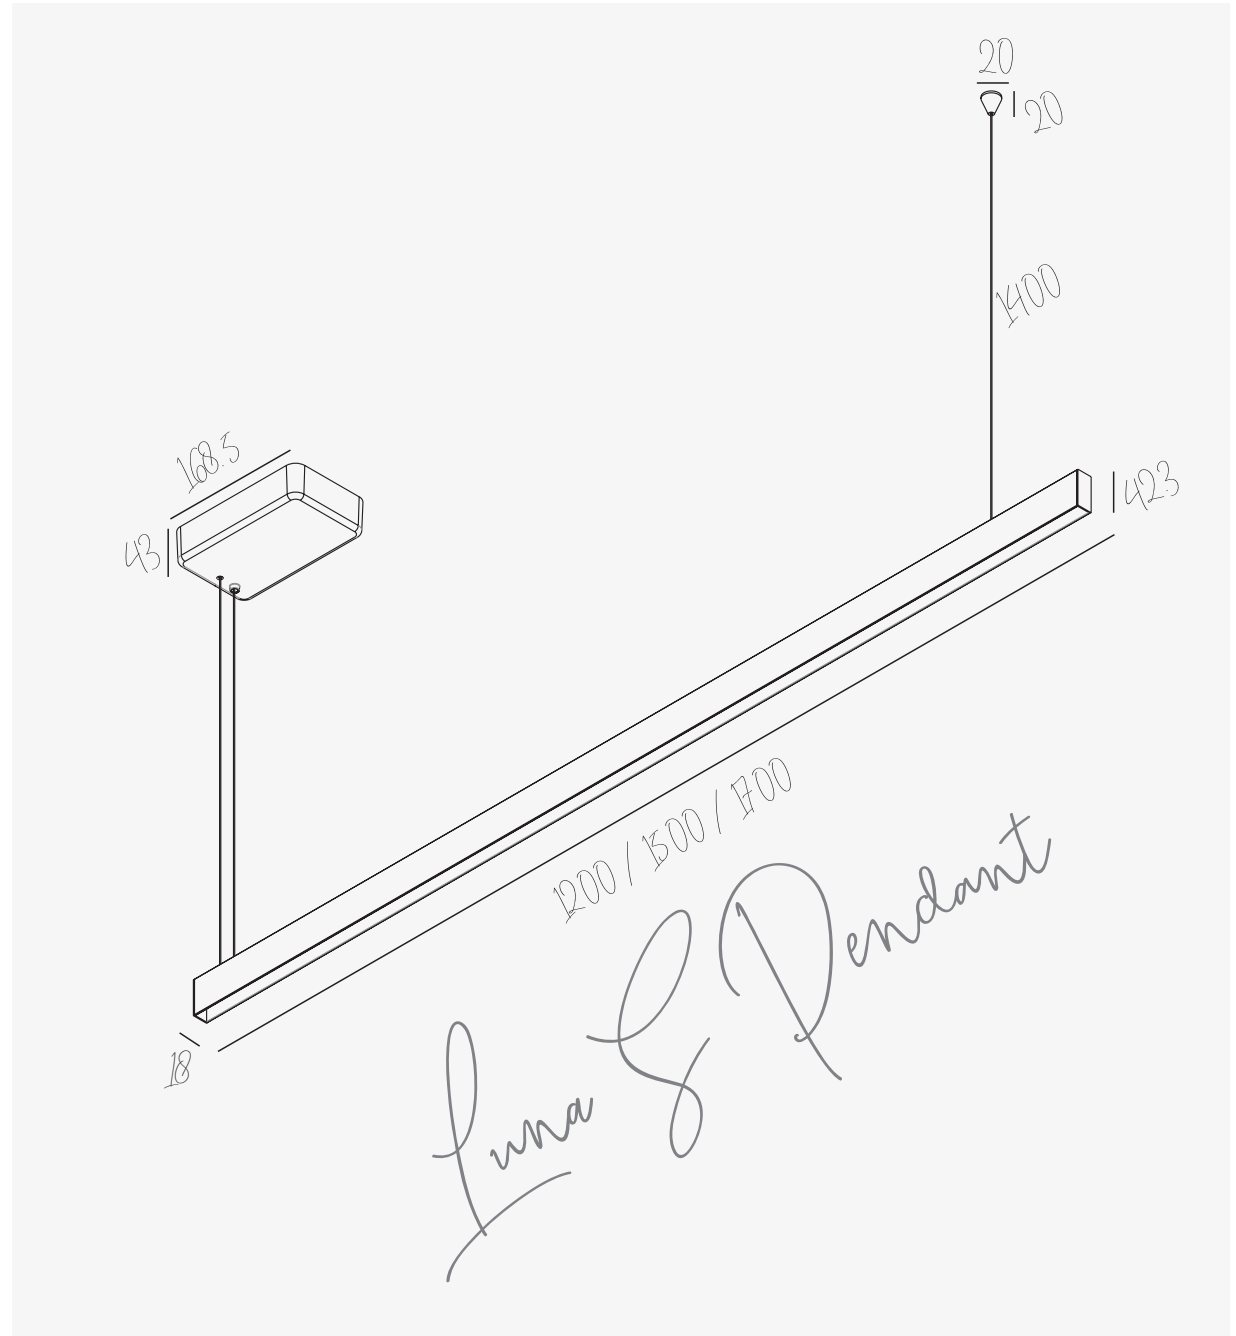

MOONLINE CS 1500
LF521014

OPERATING VOLTAGE	48V
SYSTEM POWER (W)	50W
DRIVER	N/A
CCT (K)	2700 / 3000 / 4000K
BEAM ANGLE	180°
WARRANTY	3 YRS
DIMENSIONS	1490 x 24.5 x 14.6mm
COLOURS	BLACK

Moonline Track Lights

LUNA S LIGHTING OPTIONS

MOONLINE
TRACK LIGHTS

LUNA S P
LF002094

OPERATING VOLTAGE 100-240V
DRIVER 50W/24V LRS
WARRANTY 3 YRS
DIMENSIONS 1200 x 42.3 x 18mm
COLOURS BLACK

LUNA S P
LF002095

OPERATING VOLTAGE 100-240V
DRIVER 50W/24V LRS
WARRANTY 3 YRS
DIMENSIONS 1500 x 42.3 x 18mm
COLOURS BLACK

LUNA S P
LF002103

OPERATING VOLTAGE 100-240V
DRIVER 50W/24V LRS
WARRANTY 3 YRS
DIMENSIONS 1700 x 42.3 x 18mm
COLOURS BLACK

Dimensions shown: 500/1000/1500/2000/2500mm length, 41.5mm height, 66.8mm width.

Accessory Set includes: 2.0mm L-shaped bracket, 100mm x 11.3mm connector, and 2.8mm x 7.5mm connector.

FEED	MODEL	CODE	SIZE
	S DC-24/48-0.5M	001569	500mm
	S DC-24/48-1M	001290	1000mm
	S DC-24/48-1.5M	001291	1500mm
	S DC-24/48-2M	001292	2000mm
	S DC-24/48-2.5M	001293	2500mm