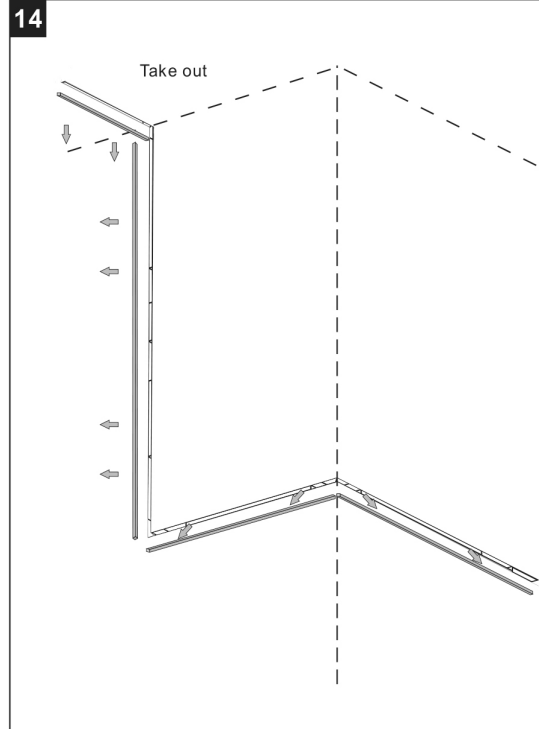

FINISHING

10 Laying planks and Lock screw.
Sheet thickness is 12mm.

DESIGN & TECHNICAL CERTAINTY