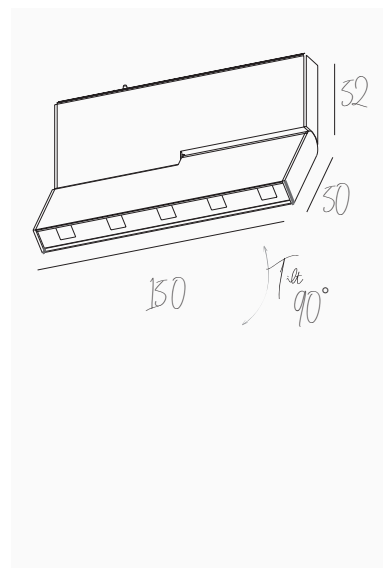

Wall Washers