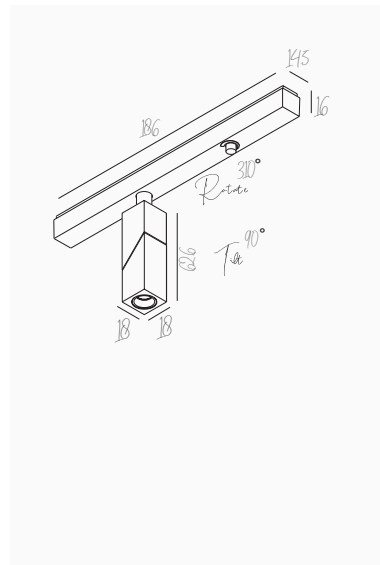

TURN CS MINI
LF523517

OPERATING VOLTAGE	48V
SYSTEM POWER (W)	1.2W
DRIVER	N/A
CCT (K)	2700 / 3000 / 4000K
BEAM ANGLE	22°
WARRANTY	3 YRS
DIMENSIONS	18 x 92 x 186mm
COLOURS	BLACK

TURN CS S
LF532219ETD

OPERATING VOLTAGE	48V
SYSTEM POWER (W)	7.5W
DRIVER	TOUCH DIM
CCT (K)	2700 / 3000 / 4000K
BEAM ANGLE	28° / 38° / 48°
WARRANTY	3 YRS
DIMENSIONS	∅62 x 161mm
COLOURS	BLACK

TURN CS S SQUARED
LF532619ETD

OPERATING VOLTAGE	48V
SYSTEM POWER (W)	7.5W
DRIVER	TOUCH DIM
CCT (K)	2700 / 3000 / 4000K
BEAM ANGLE	28° / 38° / 48°
WARRANTY	3 YRS
DIMENSIONS	57 x 57 x 161mm
COLOURS	BLACK