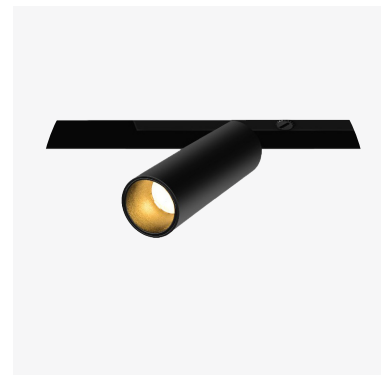

ARCA CS SPOT 12
LF522015E

OPERATING VOLTAGE	48V
SYSTEM POWER (W)	11.6W
DRIVER	N/A
CCT (K)	2700 / 3000 / 4000K
BEAM ANGLE	26°
WARRANTY	3 YRS
DIMENSIONS	∅42 x 120 x 186mm
COLOURS	BLACK WHITE BLACK & GOLD