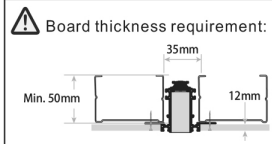

FINISHING

10 Laying planks and Lock screw.
Sheet thickness is 12mm.

DESIGN & TECHNICAL CERTAINTY