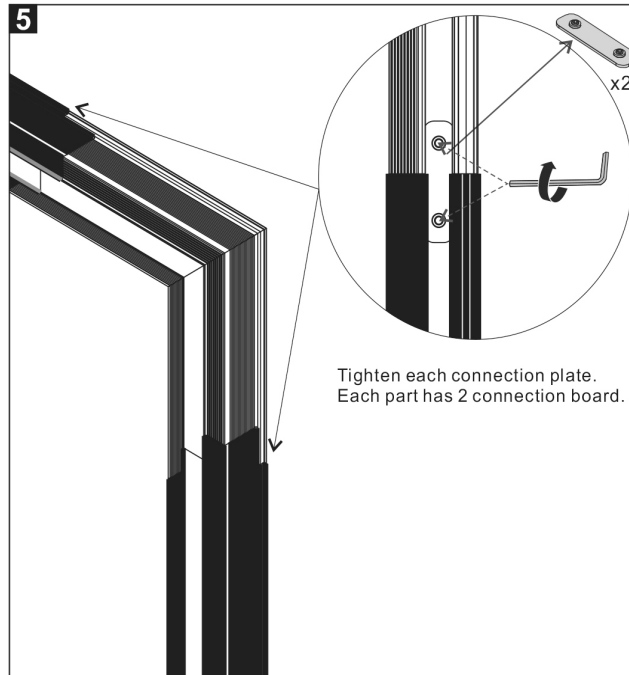

FINISHING

10 Laying planks and Lock screw.
Sheet thickness is 12mm.

DESIGN & TECHNICAL CERTAINTY