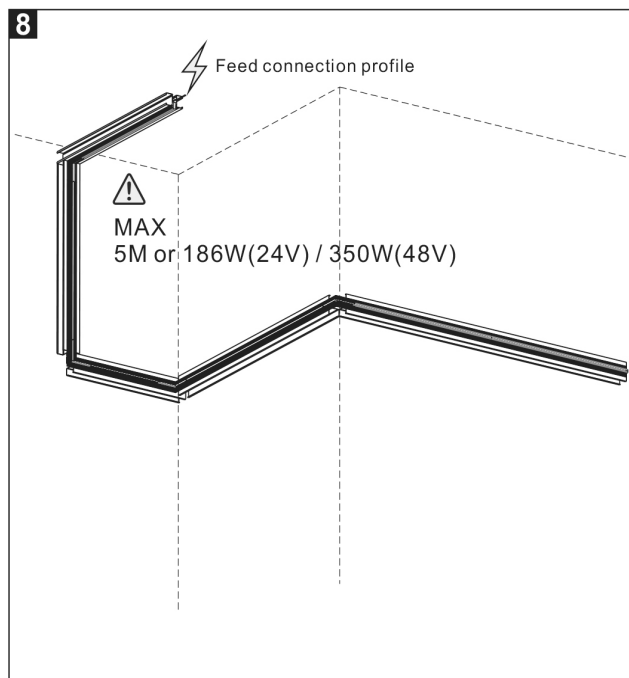

LUNA S CORNER L1
LF001374

MODEL S DC-24/48-L1
OPERATING VOLTAGE 48V
COLOURS BLACK
WARRANTY 3 YRS
DIMENSIONS 149 x 149 x 66.8mm

LUNA S CORNER L2
LF001375

MODEL S DC-24/48-L2
OPERATING VOLTAGE 48V
COLOURS BLACK
WARRANTY 3 YRS
DIMENSIONS 149 x 149 x 66.8mm

LUNA S/M PIN
LF001680

MODEL S/M PIN
OPERATING VOLTAGE 48V
COLOURS CREAM
WARRANTY 3 YRS
DIMENSIONS 26 x 7.5 x 2.8mm

PHYSICAL DATA

FEATURES

- Material: Aluminium
- Magnetic installation of luminaires
- 48V allows for longer installation runs and power affords more fittings per run
- PWM Dimmable

2

It is recommended to install the power supply next to the power box or the maintenance port.

100-240V AC

24/48V DC
 "+" Red
 "-" Black
 MAX0. 75mm

3 Take out

4A

Apply to:
 001569
 001570
 001376

001680

FINISHING

10 Laying planks and Lock screw.
Sheet thickness is 12mm.

DESIGN & TECHNICAL CERTAINTY