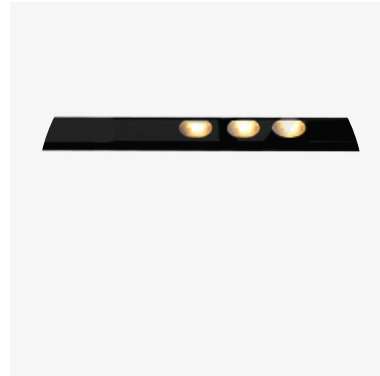

LUNA S IN SPOT 3X1
LF522217

OPERATING VOLTAGE	48V
SYSTEM POWER (W)	3.7W
DRIVER	N/A
CCT (K)	2700 / 3000 / 4000K
BEAM ANGLE	18°
WARRANTY	3 YRS
DIMENSIONS	150 x 28.5 x 14.6mm
COLOURS	BLACK