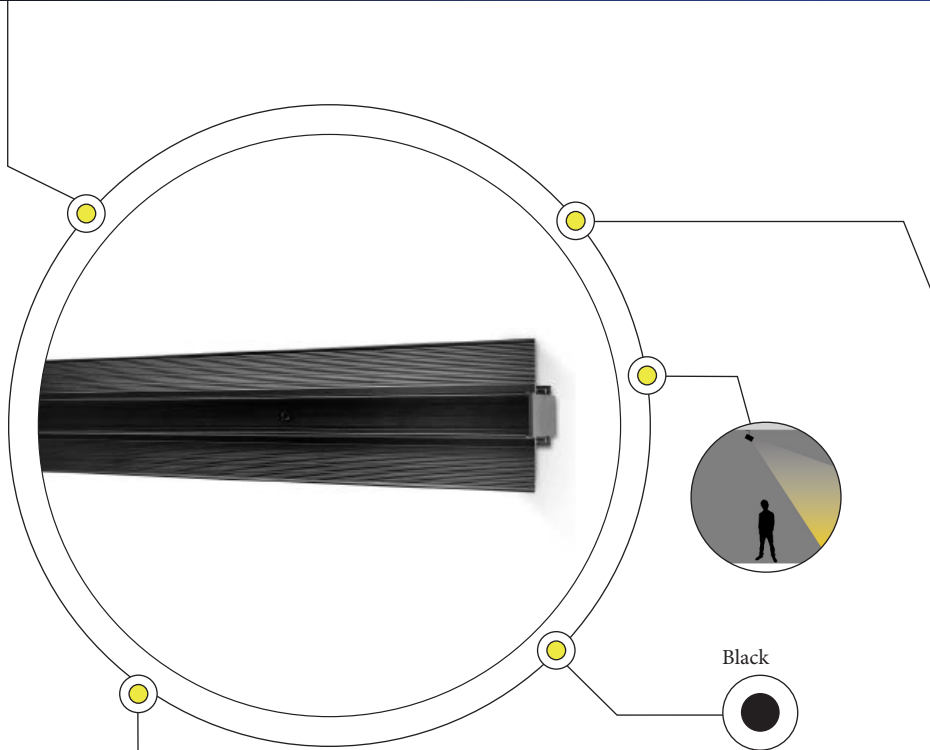

LIGHTS BY
LINEA

EST. 1990

DESIGN & TECHNICAL CERTAINTY

FLUA LUNA S BOOLET

LUNA S

LUNA is a compact and comprehensive lighting track system with magnetically installed luminaires

Luna provides a great choice for designers and architects with its easy, aesthetically pleasing and diverse installation options. This allows for the enhancement of the architectural design details and the space as a whole

With a wide choice of magnetic luminaires which provide lighting flexibility, their sharp minimalist design also provides style and elegance for any project

PHYSICAL DATA

FEATURES

- Material: Aluminium
- Magnetic installation of luminaires
- 48V allows for longer installation runs and the power affords more fittings per run
- Recessed slimline profile lends itself toward dynamic architectural interest
- PWM Dimmable