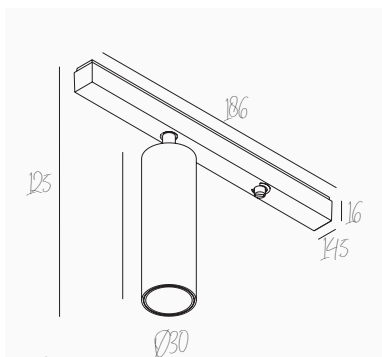

LUNA S/M PIN
LF001680

MODEL S/M PIN
OPERATING VOLTAGE 48V
COLOURS CREAM
WARRANTY 3 YRS
DIMENSIONS 26 x 7.5 x 2.8mm

LUNA S SPOT
LF521311

OPERATING VOLTAGE	48V
SYSTEM POWER (W)	9.7W
DRIVER	N/A
CCT (K)	2700 / 3000 / 4000K
BEAM ANGLE	14°
WARRANTY	3 YRS
DIMENSIONS	∅30 x 125 x 186mm
COLOURS	BLACK WHITE BLACK & GOLD

ARCA CS SPOT 7
LF527611

OPERATING VOLTAGE	48V
SYSTEM POWER (W)	6.8W
DRIVER	N/A
CCT (K)	2700 / 3000 / 4000K
BEAM ANGLE	14°
WARRANTY	3 YRS
DIMENSIONS	∅30 x 125 x 186mm
COLOURS	BLACK WHITE BLACK & GOLD

ARCA CS SPOT 12
LF522015E

OPERATING VOLTAGE	48V
SYSTEM POWER (W)	11.6W
DRIVER	N/A
CCT (K)	2700 / 3000 / 4000K
BEAM ANGLE	26°
WARRANTY	3 YRS
DIMENSIONS	∅42 x 120 x 186mm
COLOURS	BLACK WHITE BLACK & GOLD

FAVOR CS S
LF531019ETD

OPERATING VOLTAGE	48V
SYSTEM POWER (W)	9.6W
DRIVER	TOUCH DIM
CCT (K)	3000K
BEAM ANGLE	19° / 28°
WARRANTY	3 YRS
DIMENSIONS	∅45 x 75 x 14mm
COLOURS	BLACK WHITE