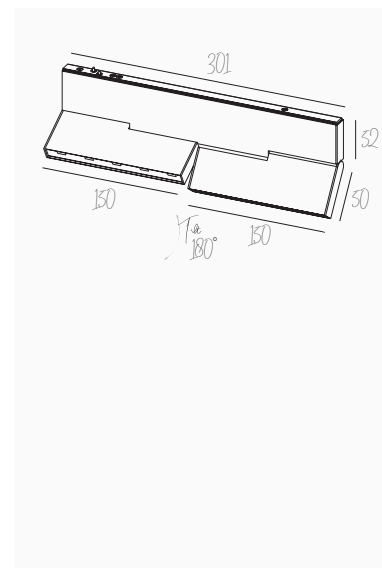

Wall Washers