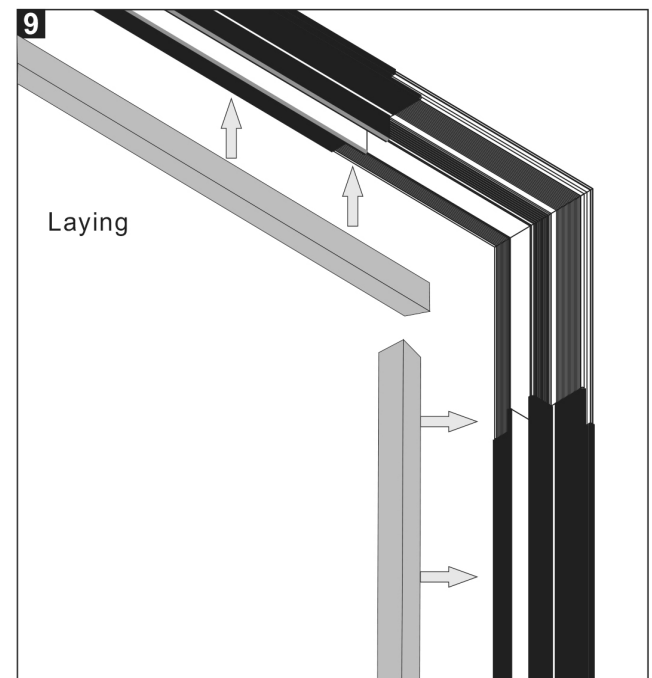

FINISHING

10 Laying planks and Lock screw.
Sheet thickness is 12mm.

DESIGN & TECHNICAL CERTAINTY