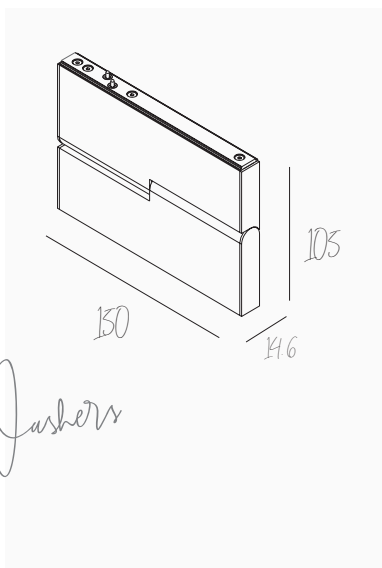

Wall Washers