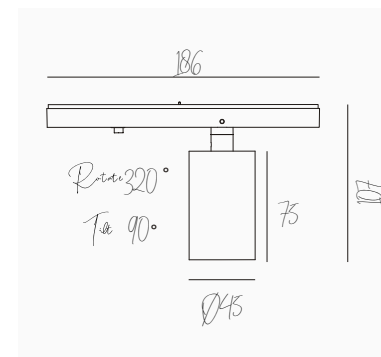

LUNA S/M PIN
LF001680

MODEL S/M PIN
OPERATING VOLTAGE 48V
COLOURS CREAM
WARRANTY 3 YRS
DIMENSIONS 26 x 7.5 x 2.8mm

PHYSICAL DATA

FEATURES

- Material: Aluminium
- Magnetic installation of luminaires
- 48V allows for longer installation runs and power affords more fittings per run
- PWM Dimmable

LUNA S/M PIN
LF001680

MODEL S/M PIN
OPERATING VOLTAGE 48V
COLOURS CREAM
WARRANTY 3 YRS
DIMENSIONS 26 x 7.5 x 2.8mm

LUNA S SPOT
LF521311

OPERATING VOLTAGE	48V
SYSTEM POWER (W)	9.7W
DRIVER	N/A
CCT (K)	2700 / 3000 / 4000K
BEAM ANGLE	14°
WARRANTY	3 YRS
DIMENSIONS	∅30 x 125 x 186mm
COLOURS	BLACK WHITE BLACK & GOLD

ARCA CS SPOT 7
LF527611

OPERATING VOLTAGE	48V
SYSTEM POWER (W)	6.8W
DRIVER	N/A
CCT (K)	2700 / 3000 / 4000K
BEAM ANGLE	14°
WARRANTY	3 YRS
DIMENSIONS	∅30 x 125 x 186mm
COLOURS	BLACK WHITE BLACK & GOLD

ARCA CS SPOT 12
LF522015E

OPERATING VOLTAGE	48V
SYSTEM POWER (W)	11.6W
DRIVER	N/A
CCT (K)	2700 / 3000 / 4000K
BEAM ANGLE	26°
WARRANTY	3 YRS
DIMENSIONS	∅42 x 120 x 186mm
COLOURS	BLACK WHITE BLACK & GOLD

FAVOR CS S
LF531019ETD

OPERATING VOLTAGE	48V
SYSTEM POWER (W)	9.6W
DRIVER	TOUCH DIM
CCT (K)	3000K
BEAM ANGLE	19° / 28°
WARRANTY	3 YRS
DIMENSIONS	∅45 x 75 x 14mm
COLOURS	BLACK WHITE