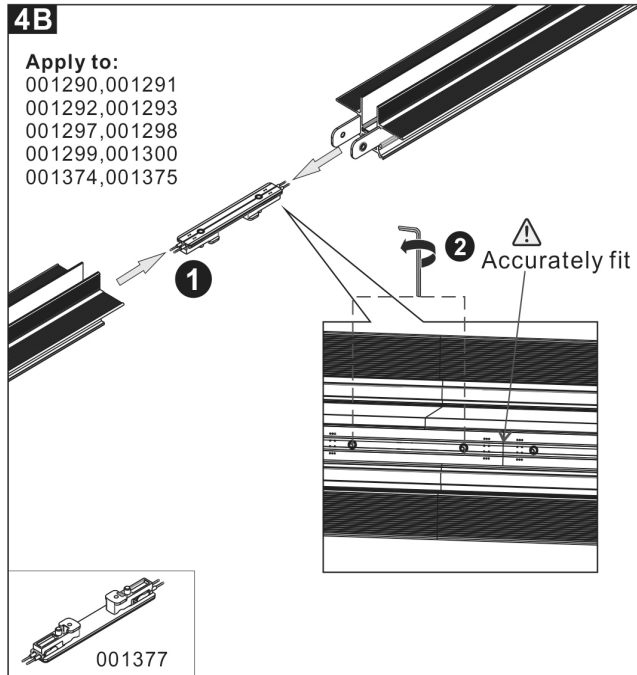

2

It is recommended to install the power supply next to the power box or the maintenance port.

100-240V AC

24/48V DC
 "+" Red
 "-" Black
 MAX0. 75mm

3 Take out

4A

Apply to:
 001569
 001570
 001376

001680

FINISHING

10 Laying planks and Lock screw.
Sheet thickness is 12mm.

DESIGN & TECHNICAL CERTAINTY