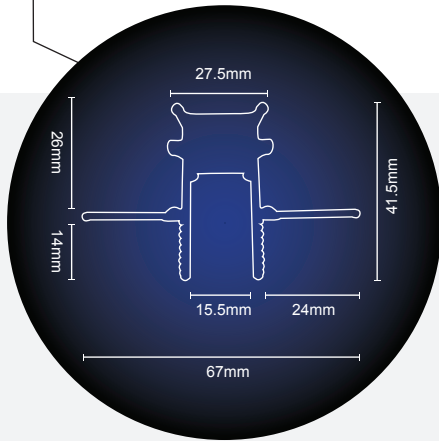

PHYSICAL DATA

FEATURES

- Material: Aluminium
- Magnetic installation of luminaires
- 48V allows for longer installation runs and the power affords more fittings per run
- Recessed slimline profile lends itself toward dynamic architectural interest
- PWM Dimmable

MOUNTING

Recessed

APPLICATION AREAS

Indoor, Commercial, Residential, Hospitality, Retail, Museums, Galleries, Cultural Centres