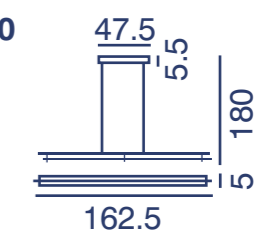

MD80517-1L-1600
162.5x5x180CM
LED 31W