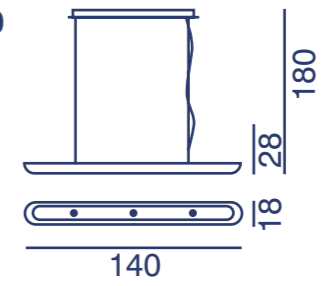

MD80613-1L1600
158x2.7x180CM
LED 58W

Strata

MD54105-1L-1200
160x4x180CM
LED 36W

MD54105-1L-1600
160x4x180CM
LED 48W

Metroline

MD21850-1L-1400
140x28x180CM

Illuma

MD80517-1L-1200
118.5x5x180CM
LED 24W

MD80517-1L-1600
162.5x5x180CM
LED 31W

Cosmic Rail

MD80606-1L-1200
122.5x20x180CM
LED 43W

MD80606-1L-1600
160x20x180CM
LED 56W

Nova Strip

MD21955-2L-1200
120x13x180CM
LED 37W

Bella

MD80596-1-180
Φ18x180CM
LED 5.4W