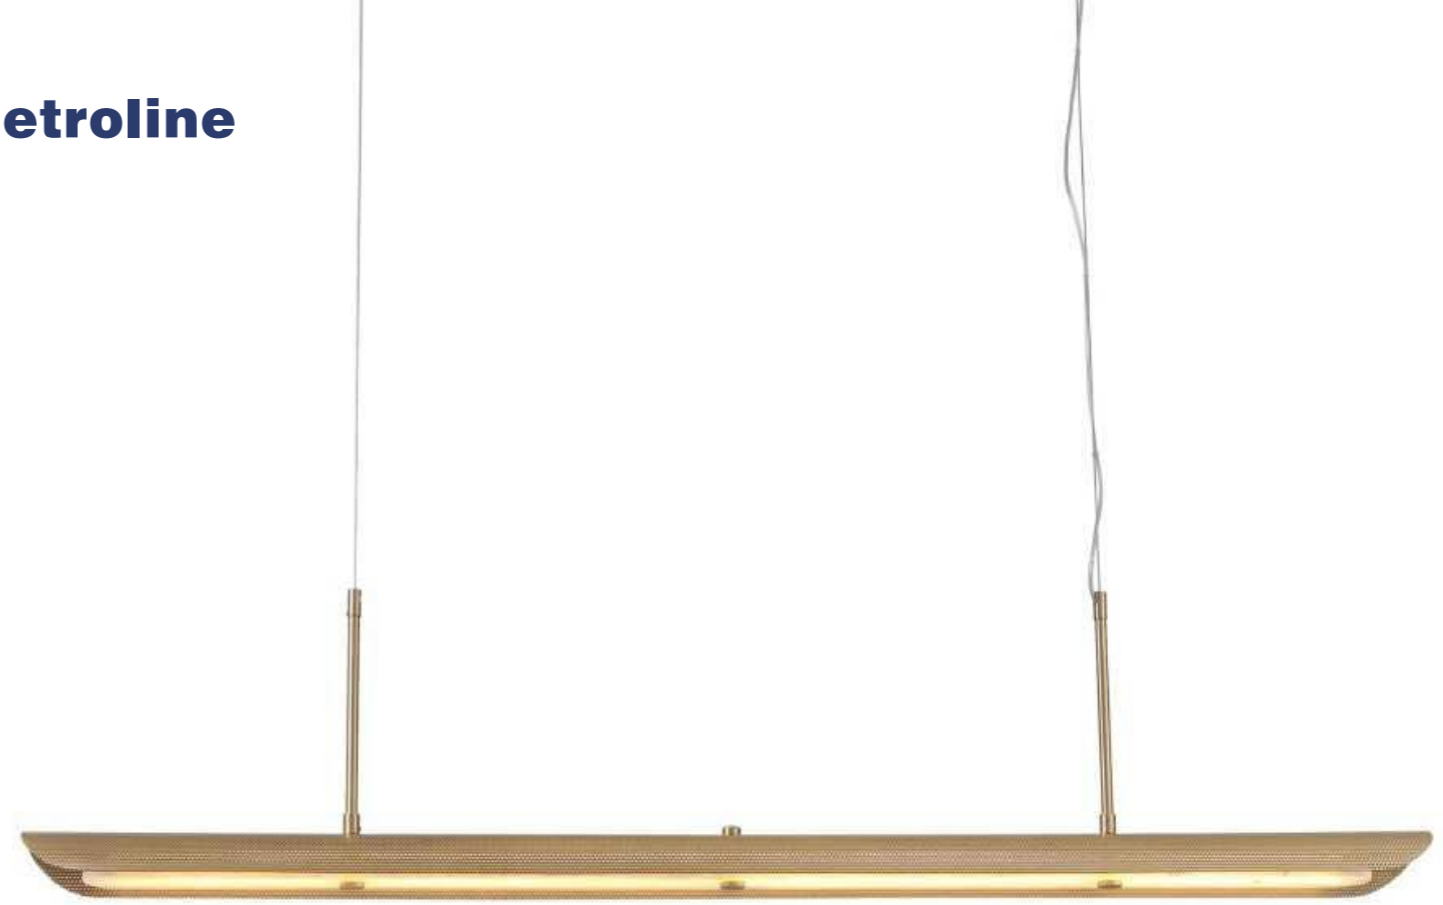

PENDANT

COLLECTION 101

Dec 24 Issue

Alexander

MD80612-1L-1200B
120x150CM
LED 43W

MD80612-1L-1600B
160x150CM
LED 57W

Linear Lux

MD80613-1L1200
121x2.7x180CM
LED 43W

MD80613-1L1600
158x2.7x180CM
LED 58W

Strata

MD54105-1L-1200
160x4x180CM
LED 36W

MD54105-1L-1600
160x4x180CM
LED 48W

Metroline

MD21850-1L-1400
140x28x180CM

Illuma

MD80517-1L-1200
118.5x5x180CM
LED 24W

MD80517-1L-1600
162.5x5x180CM
LED 31W

Cosmic Rail

MD80606-1L-1200
122.5x20x180CM
LED 43W

MD80606-1L-1600
160x20x180CM
LED 56W

Nova Strip

MD21955-2L-1200
120x13x180CM
LED 37W

Bella

MD80596-1-180
Φ18x180CM
LED 5.4W