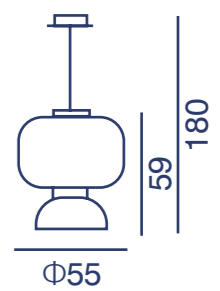

MD21952-1-265
Φ26.5x180CM
LED 28W

Snatched 1

MD21952-2-450
Φ45x180CM
LED 57W

Snatched 2

MD21952-2-550
Φ455x180CM
LED 51W

Solar

MD80583-1-200
Φ20x180CM
LED 4.5W

MD80583-1-350
Φ35x180CM
LED 8W