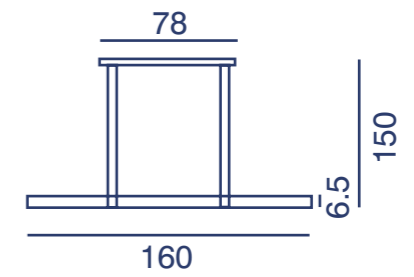

PENDANT

COLLECTION 101

Dec 24 Issue

Alexander

MD80612-1L-1200B
120x150CM
LED 43W

MD80612-1L-1600B
160x150CM
LED 57W

Linear Lux

MD80613-1L1200
121x2.7x180CM
LED 43W

MD80613-1L1600
158x2.7x180CM
LED 58W

Strata

MD54105-1L-1200
160x4x180CM
LED 36W

MD54105-1L-1600
160x4x180CM
LED 48W

Metroline

MD21850-1L-1400
140x28x180CM

Illuma

MD80517-1L-1200
118.5x5x180CM
LED 24W

MD80517-1L-1600
162.5x5x180CM
LED 31W

Cosmic Rail

MD80606-1L-1200
122.5x20x180CM
LED 43W

MD80606-1L-1600
160x20x180CM
LED 56W

Nova Strip

MD21955-2L-1200
120x13x180CM
LED 37W

Bella

MD80596-1-180
Φ18x180CM
LED 5.4W

MD80596-1-220
Φ22x180CM
LED 9W

MD80596-1-300
Φ30x180CM
LED 9W

Beatrice

MD80500-1-180
Φ18x180CM
LED 6W

MD80500-1-300
Φ30x180CM
LED 12W

Clarissa

MD10989-1-220
Φ22x180CM
E27 1x40W

MD10989-1-300
Φ30x180CM
E27 1x40W