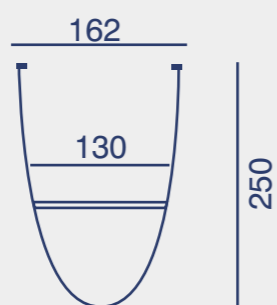

Looped

MD60189-6-1350
Φ135x320CM
LED 276W

Twist

MD60199-2-700
Φ70x180CM
LED 71W

MOUTVAE

MD21860-1-1300A
162x200CM
LED 38W

MD21860-1-1300B
173x250CM
LED 38W

MD21860-1-1300C
184x300CM
LED 38W