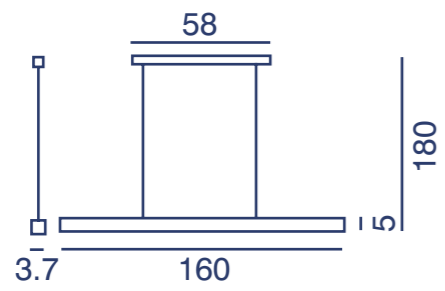

PENDANT

COLLECTION 101

Dec 24 Issue

Alexander

MD80612-1L-1200B
120x150CM
LED 43W

MD80612-1L-1600B
160x150CM
LED 57W

Linear Lux

MD80613-1L1200
121x2.7x180CM
LED 43W

MD80613-1L1600
158x2.7x180CM
LED 58W

Strata

MD54105-1L-1200
160x4x180CM
LED 36W

MD54105-1L-1600
160x4x180CM
LED 48W

Metroline

MD21850-1L-1400
140x28x180CM

Illuma

MD80517-1L-1200
118.5x5x180CM
LED 24W

MD80517-1L-1600
162.5x5x180CM
LED 31W

Cosmic Rail

MD80606-1L-1200
122.5x20x180CM
LED 43W

MD80606-1L-1600
160x20x180CM
LED 56W

Nova Strip

MD21955-2L-1200
120x13x180CM
LED 37W

Bella

MD80596-1-180
Φ18x180CM
LED 5.4W