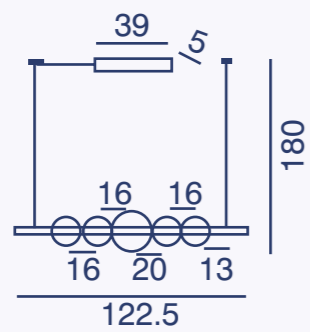

MD80613-1L1600
158x2.7x180CM
LED 58W

Strata

MD54105-1L-1200
160x4x180CM
LED 36W

MD54105-1L-1600
160x4x180CM
LED 48W

Metroline

MD21850-1L-1400
140x28x180CM

Illuma

MD80517-1L-1200
118.5x5x180CM
LED 24W

MD80517-1L-1600
162.5x5x180CM
LED 31W

Cosmic Rail

MD80606-1L-1200
122.5x20x180CM
LED 43W

MD80606-1L-1600
160x20x180CM
LED 56W

Nova Strip

MD21955-2L-1200
120x13x180CM
LED 37W

Bella

MD80596-1-180
Φ18x180CM
LED 5.4W

MD80596-1-220
Φ22x180CM
LED 9W

MD80596-1-300
Φ30x180CM
LED 9W

Beatrice

MD80500-1-180
Φ18x180CM
LED 6W

MD80500-1-300
Φ30x180CM
LED 12W

Clarissa

MD10989-1-220
Φ22x180CM
E27 1x40W

MD10989-1-300
Φ30x180CM
E27 1x40W