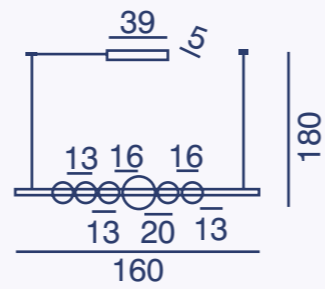

MD80517-1L-1600
162.5x5x180CM
LED 31W

Cosmic Rail

MD80606-1L-1200
122.5x20x180CM
LED 43W

MD80606-1L-1600
160x20x180CM
LED 56W

Nova Strip

MD21955-2L-1200
120x13x180CM
LED 37W

Bella

MD80596-1-180
Φ18x180CM
LED 5.4W