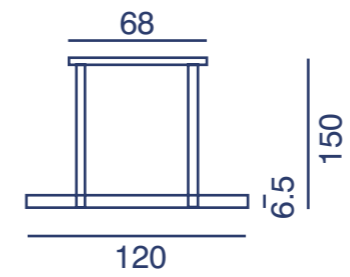

PENDANT

COLLECTION 101

Dec 24 Issue

Alexander

MD80612-1L-1200B
120x150CM
LED 43W

MD80612-1L-1600B
160x150CM
LED 57W

Linear Lux

MD80613-1L1200
121x2.7x180CM
LED 43W

MD80613-1L1600
158x2.7x180CM
LED 58W

Strata

MD54105-1L-1200
160x4x180CM
LED 36W

MD54105-1L-1600
160x4x180CM
LED 48W

Metroline

MD21850-1L-1400
140x28x180CM

Illuma

MD80517-1L-1200
118.5x5x180CM
LED 24W

MD80517-1L-1600
162.5x5x180CM
LED 31W

Cosmic Rail

MD80606-1L-1200
122.5x20x180CM
LED 43W

MD80606-1L-1600
160x20x180CM
LED 56W

Nova Strip

MD21955-2L-1200
120x13x180CM
LED 37W

Bella

MD80596-1-180
Φ18x180CM
LED 5.4W