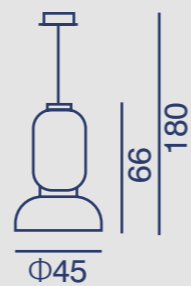

MD21952-1-265
Φ26.5x180CM
LED 28W

Snatched 1

MD21952-2-450
Φ45x180CM
LED 57W

Snatched 2

MD21952-2-550
Φ455x180CM
LED 51W

Solar

MD80583-1-200
Φ20x180CM
LED 4.5W

MD80583-1-350
Φ35x180CM
LED 8W