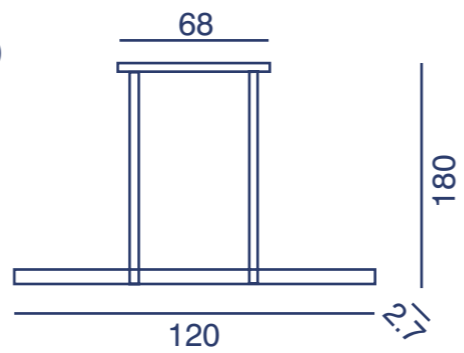

PENDANT

COLLECTION 101

Dec 24 Issue

Alexander

MD80612-1L-1200B
120x150CM
LED 43W

MD80612-1L-1600B
160x150CM
LED 57W

Linear Lux

MD80613-1L1200
121x2.7x180CM
LED 43W

MD80613-1L1600
158x2.7x180CM
LED 58W

Strata

MD54105-1L-1200
160x4x180CM
LED 36W

MD54105-1L-1600
160x4x180CM
LED 48W

Metroline

MD21850-1L-1400
140x28x180CM

Illuma

MD80517-1L-1200
118.5x5x180CM
LED 24W

MD80517-1L-1600
162.5x5x180CM
LED 31W

Cosmic Rail

MD80606-1L-1200
122.5x20x180CM
LED 43W

MD80606-1L-1600
160x20x180CM
LED 56W

Nova Strip

MD21955-2L-1200
120x13x180CM
LED 37W

Bella

MD80596-1-180
Φ18x180CM
LED 5.4W

MD80596-1-220
Φ22x180CM
LED 9W

MD80596-1-300
Φ30x180CM
LED 9W

Beatrice

MD80500-1-180
Φ18x180CM
LED 6W

MD80500-1-300
Φ30x180CM
LED 12W

Clarissa

MD10989-1-220
Φ22x180CM
E27 1x40W

MD10989-1-300
Φ30x180CM
E27 1x40W