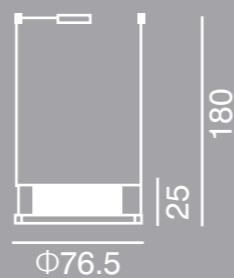

Moondrop

MD96212-12-1800
188x120CM
3Wx12

Modara

MD97077-1-600
Φ60x180CM
LED 49W

MD97077-1-765
Φ76.5x180CM
LED 63W

Auric

GD3071-3-840
Φ84x140
LED 90x0.5W

GD3071-4-1130
Φ113x165
LED 156x0.5W

Azalea

MD21890-1-700
Φ70x180CM
LED 43W

MD21890-1-850
Φ85x180CM
LED 54W

Lumino

QD23061-6-950
Φ950*H3100
LED 210W

QD23061-6-950
Φ1200*H3100
LED 270W

Candy Floss

MD23034-1-550
Φ55x180CM
LED 32W