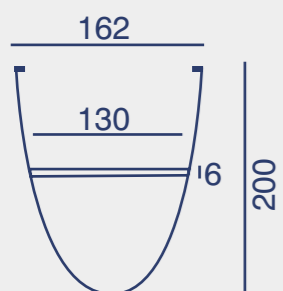

Looped

MD60189-6-1350
Φ135x320CM
LED 276W

Twist

MD60199-2-700
Φ70x180CM
LED 71W

MOUTVAE

MD21860-1-1300A
162x200CM
LED 38W

MD21860-1-1300B
173x250CM
LED 38W

MD21860-1-1300C
184x300CM
LED 38W