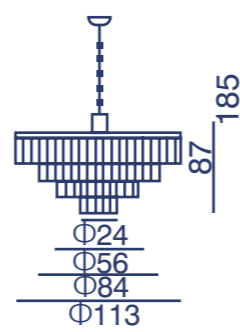

Moondrop

MD96212-12-1800
188x120CM
3Wx12

Modara

MD97077-1-600
Φ60x180CM
LED 49W

MD97077-1-765
Φ76.5x180CM
LED 63W

Auric

GD3071-3-840
Φ84x140
LED 90x0.5W

GD3071-4-1130
Φ113x165
LED 156x0.5W