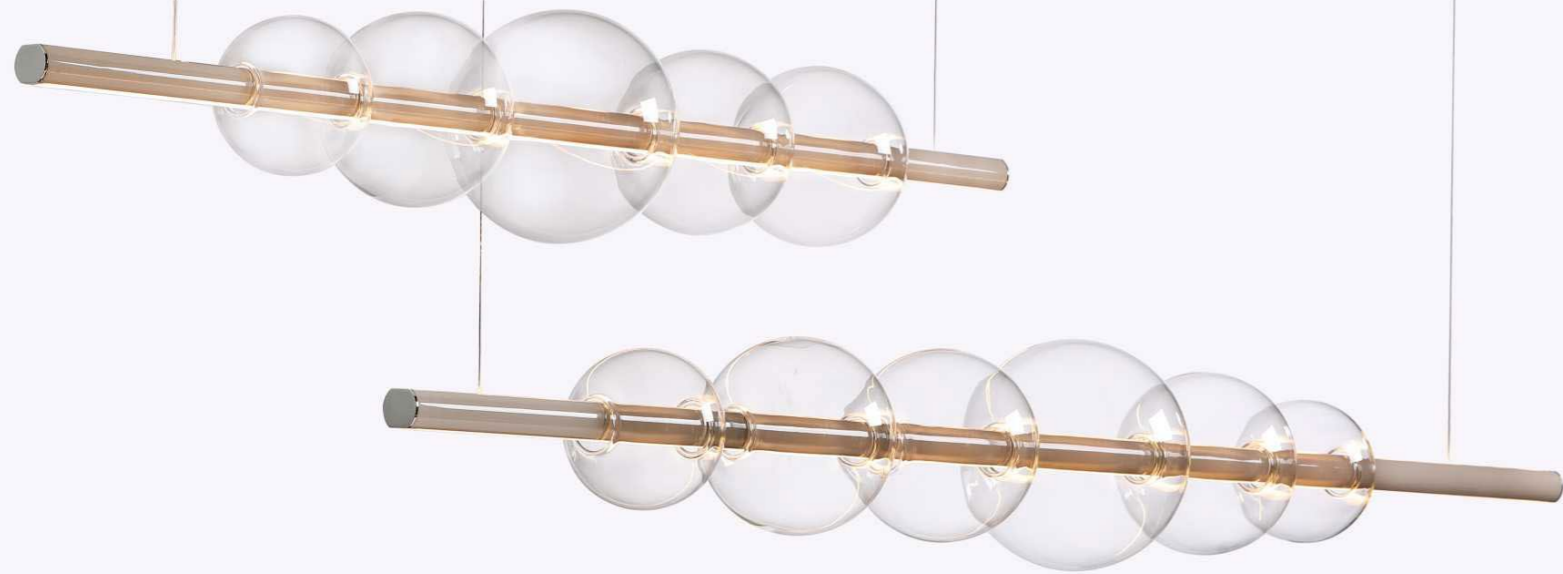

PENDANT

COLLECTION 101

Dec 24 Issue

Alexander

MD80612-1L-1200B
120x150CM
LED 43W

MD80612-1L-1600B
160x150CM
LED 57W

Linear Lux

MD80613-1L1200
121x2.7x180CM
LED 43W

MD80613-1L1600
158x2.7x180CM
LED 58W

Strata

MD54105-1L-1200
160x4x180CM
LED 36W

MD54105-1L-1600
160x4x180CM
LED 48W

Metroline

MD21850-1L-1400
140x28x180CM

Illuma

MD80517-1L-1200
118.5x5x180CM
LED 24W

MD80517-1L-1600
162.5x5x180CM
LED 31W

Cosmic Rail

MD80606-1L-1200
122.5x20x180CM
LED 43W

MD80606-1L-1600
160x20x180CM
LED 56W

Nova Strip

MD21955-2L-1200
120x13x180CM
LED 37W

Bella

MD80596-1-180
Φ18x180CM
LED 5.4W