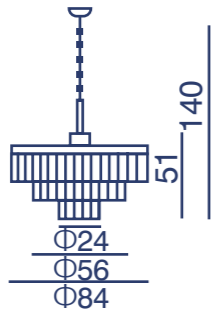

Moondrop

MD96212-12-1800
188x120CM
3Wx12

Modara

MD97077-1-600
Φ60x180CM
LED 49W

MD97077-1-765
Φ76.5x180CM
LED 63W

Auric

GD3071-3-840
Φ84x140
LED 90x0.5W

GD3071-4-1130
Φ113x165
LED 156x0.5W