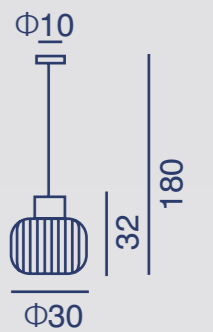

MD95191-1-300
Φ30x180CM
E27x1