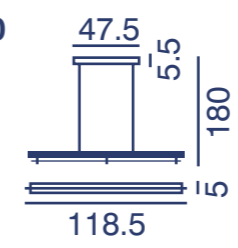

MD80613-1L1600
158x2.7x180CM
LED 58W

Strata

MD54105-1L-1200
160x4x180CM
LED 36W

MD54105-1L-1600
160x4x180CM
LED 48W

Metroline

MD21850-1L-1400
140x28x180CM

Illuma

MD80517-1L-1200
118.5x5x180CM
LED 24W

MD80517-1L-1600
162.5x5x180CM
LED 31W

Cosmic Rail

MD80606-1L-1200
122.5x20x180CM
LED 43W

MD80606-1L-1600
160x20x180CM
LED 56W

Nova Strip

MD21955-2L-1200
120x13x180CM
LED 37W

Bella

MD80596-1-180
Φ18x180CM
LED 5.4W