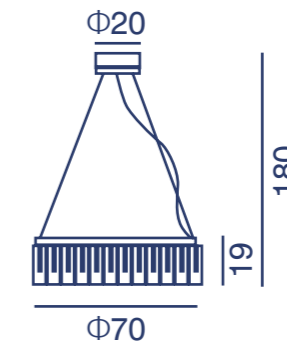

MD21890-1-700
Φ70x180CM
LED 43W