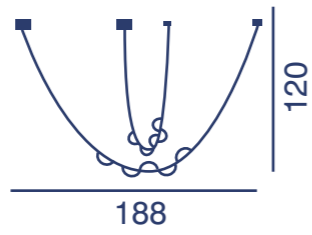

Moondrop

MD96212-12-1800
188x120CM
3Wx12