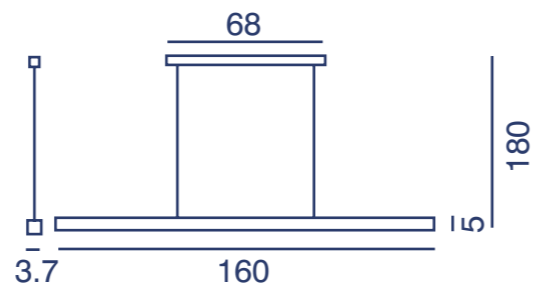

MD80613-1L1600
158x2.7x180CM
LED 58W

Strata

MD54105-1L-1200
160x4x180CM
LED 36W

MD54105-1L-1600
160x4x180CM
LED 48W

Metroline

MD21850-1L-1400
140x28x180CM

Illuma

MD80517-1L-1200
118.5x5x180CM
LED 24W

MD80517-1L-1600
162.5x5x180CM
LED 31W

Cosmic Rail

MD80606-1L-1200
122.5x20x180CM
LED 43W

MD80606-1L-1600
160x20x180CM
LED 56W

Nova Strip

MD21955-2L-1200
120x13x180CM
LED 37W

Bella

MD80596-1-180
Φ18x180CM
LED 5.4W