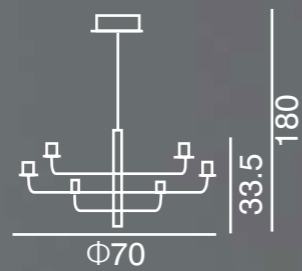

MD97122-18-700
Φ70x180CM
LED 2Wx18