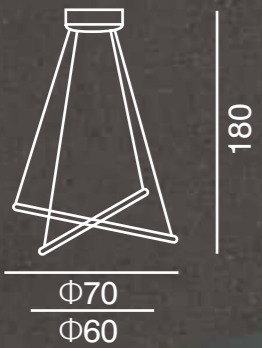

Teardrop

MD80309-1-60
Φ6x180CM
LED 1x3W

MD80309-22-800
Φ80x226CM
LED 3Wx22

Solara

MD23049-6-1200
Φ120x284CM
LED 320W

Discus

MD80516-1-500
Φ50x180CM
E27x1

MD80516-1-600
Φ60x180CM
E27x1

Looped

MD60189-6-1350
Φ135x320CM
LED 276W

Twist

MD60199-2-700
Φ70x180CM
LED 71W

MOUTVAE

MD21860-1-1300A
162x200CM
LED 38W

MD21860-1-1300B
173x250CM
LED 38W

MD21860-1-1300C
184x300CM
LED 38W