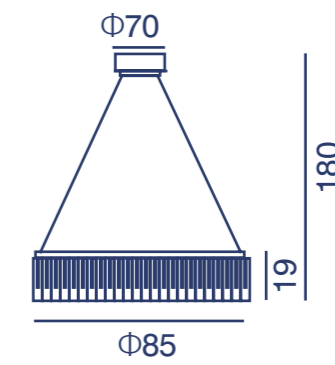

MD21890-1-850
Φ85x180CM
LED 54W