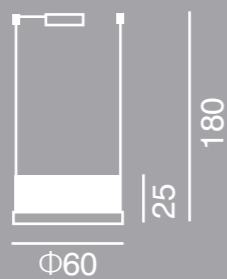

Moondrop

MD96212-12-1800
188x120CM
3Wx12

Modara

MD97077-1-600
Φ60x180CM
LED 49W

MD97077-1-765
Φ76.5x180CM
LED 63W

Auric

GD3071-3-840
Φ84x140
LED 90x0.5W

GD3071-4-1130
Φ113x165
LED 156x0.5W

Azalea

MD21890-1-700
Φ70x180CM
LED 43W

MD21890-1-850
Φ85x180CM
LED 54W

Lumino

QD23061-6-950
Φ950*H3100
LED 210W

QD23061-6-950
Φ1200*H3100
LED 270W

Candy Floss

MD23034-1-550
Φ55x180CM
LED 32W