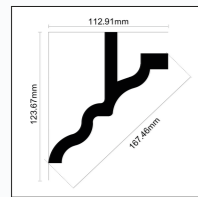

Dimensions: LxWxH
1500x50x55mm

LLEDVP05

Wattage:
20-35W

Beam angle:
120°

CCT: 3CCT
4000/5000/6500K

System Output:
3750LM @4000K 20W
5250LM @4000K 35W

Dimensions: LxWxH
1200x80x72mm
1500x80x72mm

RECESSED DOWNLIGHTS

COMMERCIAL & ARCHITECTURAL

STRIPS

PROFILES & DIFFUSERS

LBLEXTA4

Dimensions: LxWxH
2000x23.1x7mm

LBLEXTA6

Dimensions: LxWxH
2000x17.5x7mm

LBLEXTA11

Dimensions: LxWxH
2000x17.5x15mm

LBLEXTA12B

Dimensions: LxWxH
2000x44x35mm

LBLEXTA13

Dimensions: LxWxH
2000x16x16mm

LBLEXTA18

Dimensions: LxWxH
2000x10x10mm

LBLEXTA48

Dimensions: LxWxH
2000x35x35mm

LBLEXTA54

Dimensions: LxWxH
2000x15x6.27mm

LBLEXTACLIP
END CAPS**

LBLEXTAEC
CLIPS**

CORNICES

LBLCORN1

Dimensions: LxWxH