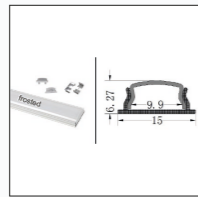

COMMERCIAL & ARCHITECTURAL

STRIPS

PROFILES & DIFFUSERS

LBLEXTA4

Dimensions: LxWxH
2000x23.1x7mm

LBLEXTA6

Dimensions: LxWxH
2000x17.5x7mm

LBLEXTA11

Dimensions: LxWxH
2000x17.5x15mm

LBLEXTA12B

Dimensions: LxWxH
2000x44x35mm

LBLEXTA13

Dimensions: LxWxH
2000x16x16mm

LBLEXTA18

Dimensions: LxWxH
2000x10x10mm

LBLEXTA48

Dimensions: LxWxH
2000x35x35mm

LBLEXTA54

Dimensions: LxWxH
2000x15x6.27mm

LBLEXTACLIP
END CAPS**

LBLEXTAEC
CLIPS**

CORNICES

LBLCORN1

Dimensions: LxWxH