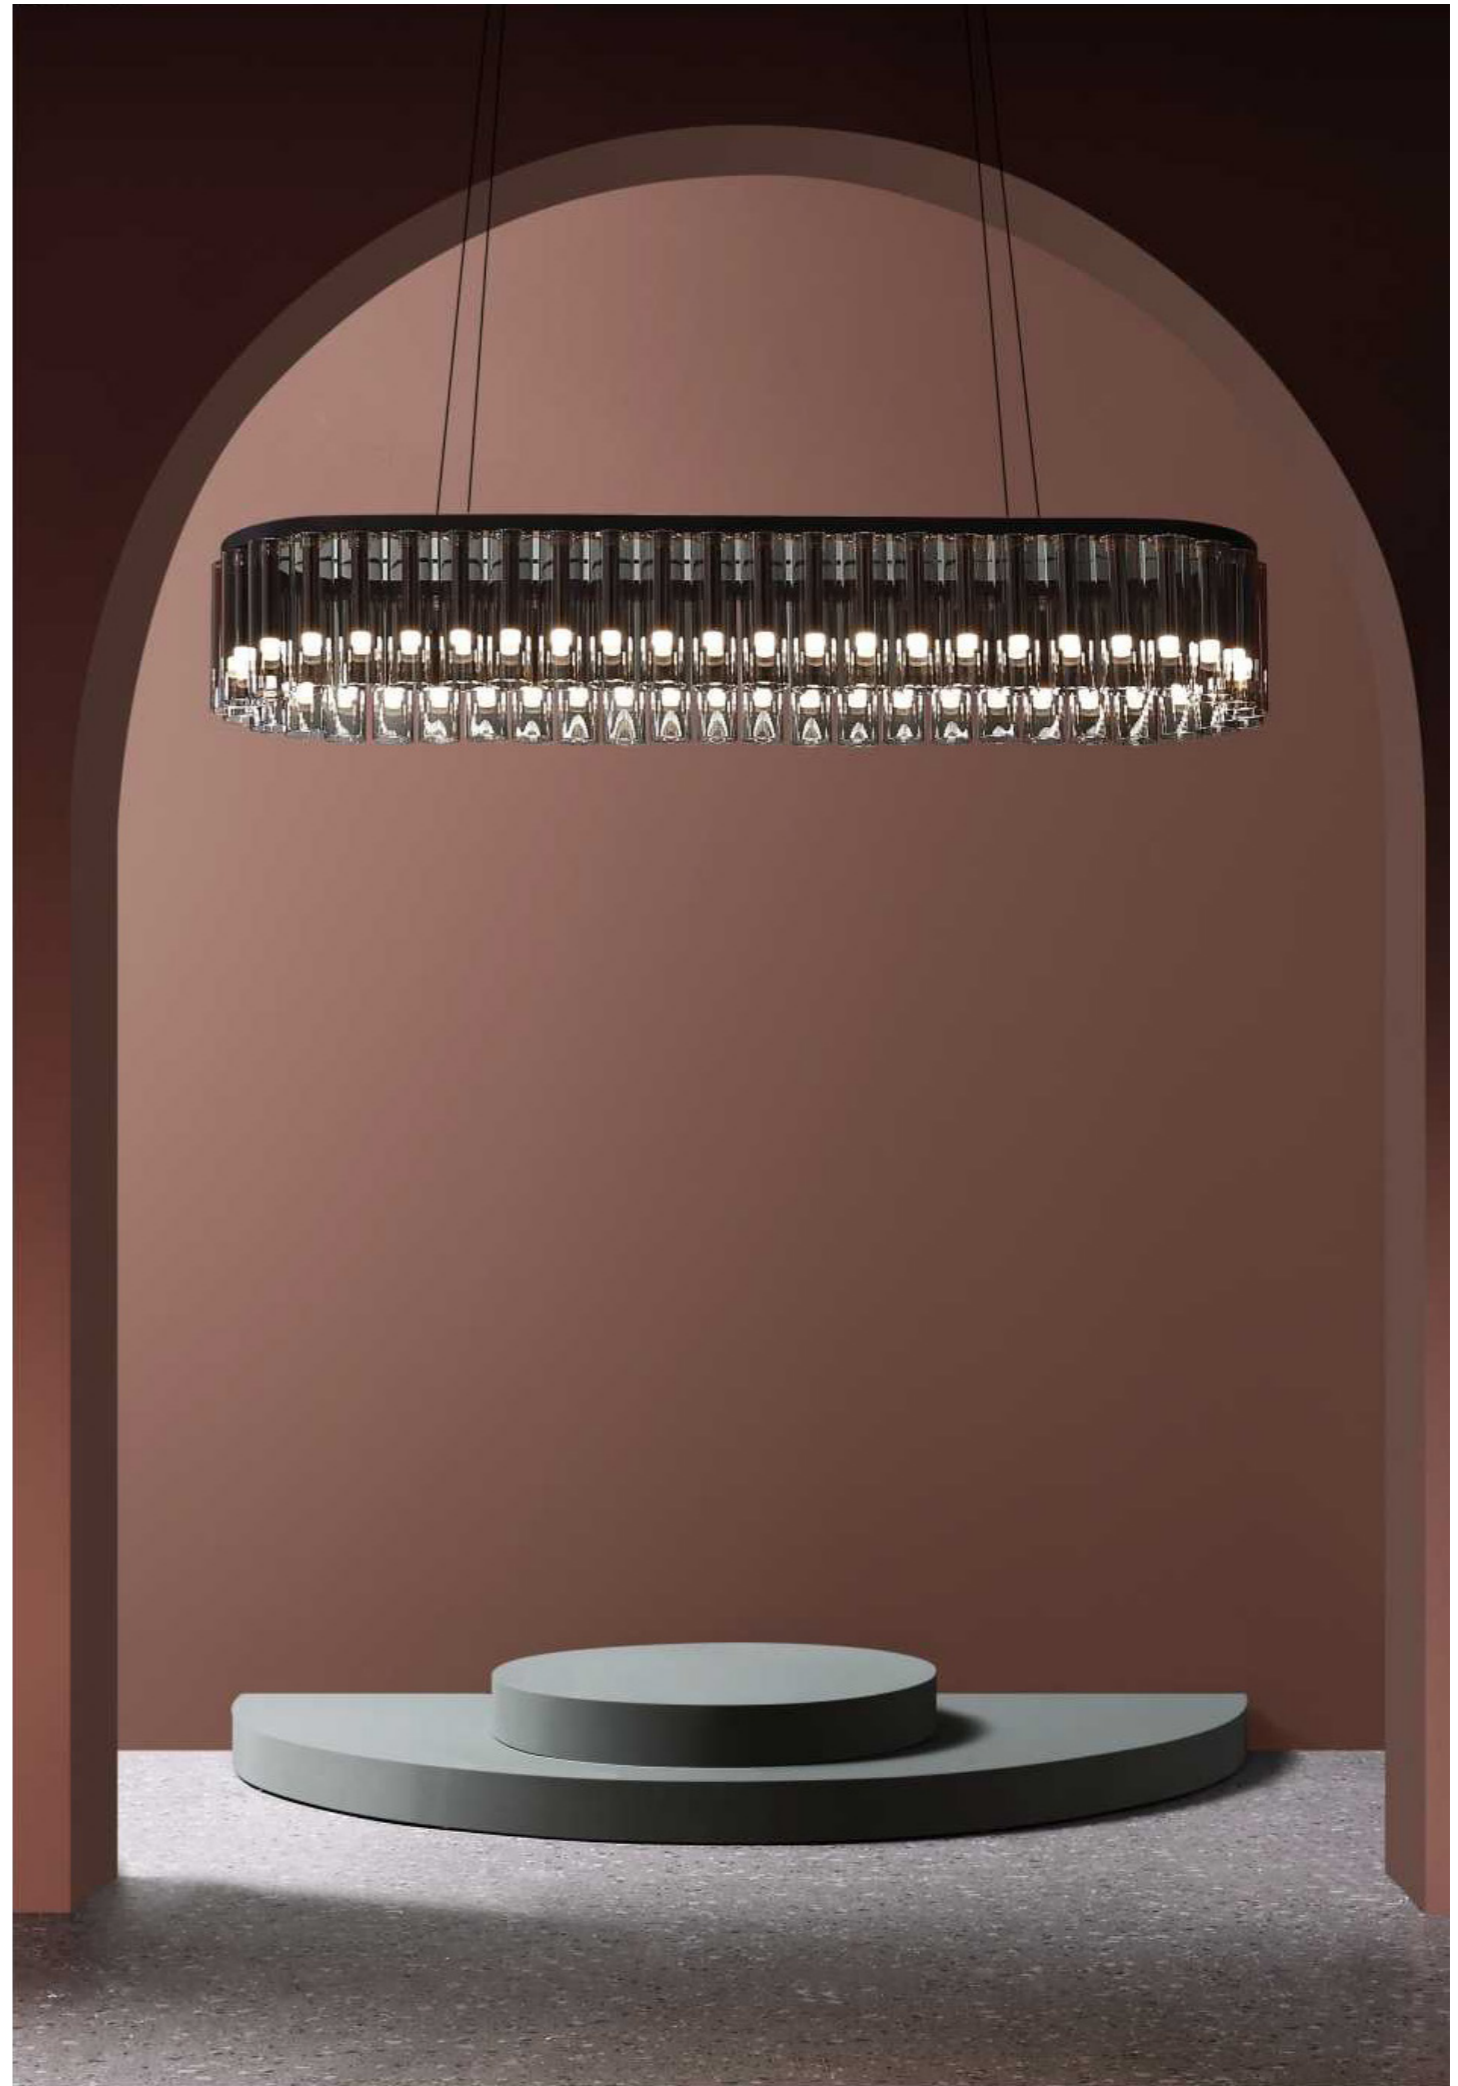

**STRATA**

Wattage:  
36 / 48W

Dimensions:  
1200 x 40 x 1800mm  
1600 x 40 x 1800mm

**VEYLEN**

Wattage:  
58W

Dimensions:  
1200 x 190 x 1500mm

**VELISCA**

Wattage:  
38W