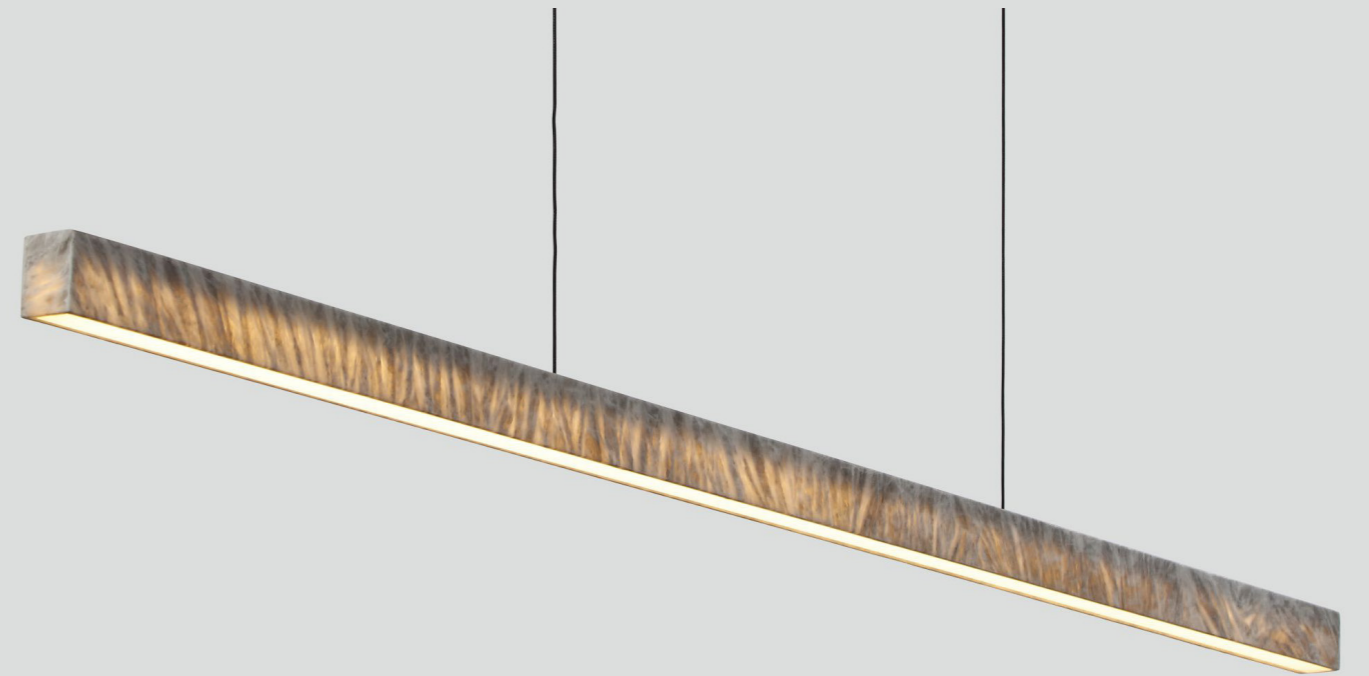

STRATA

Wattage:
36 / 48W

Dimensions:
1200 x 40 x 1800mm
1600 x 40 x 1800mm