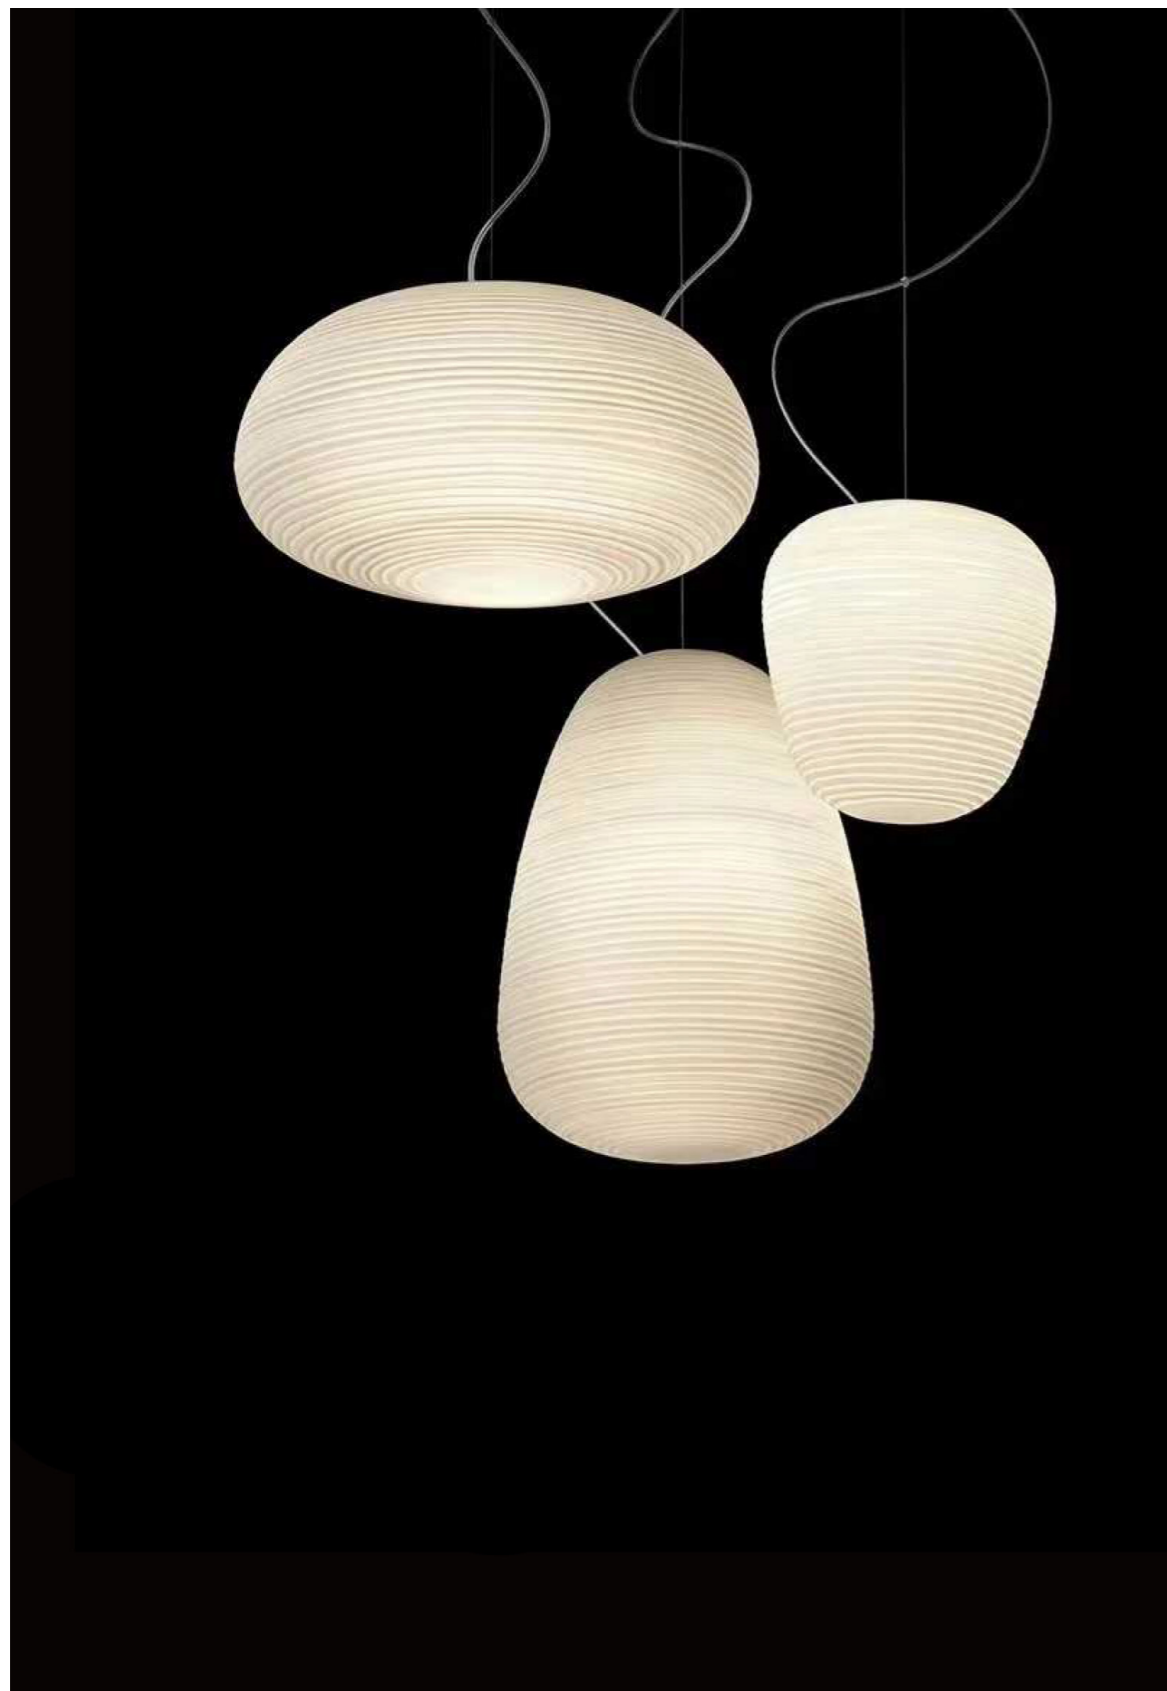

Wattage:  
40W

Dimensions:  
1930 x 830 x 3000mm  
1500 x 53 x 2000mm

**AXOVA**

Wattage:  
27 / 45W

Dimensions:  
Ø650 x 2000mm  
Ø1100 x 2000mm

**VELOUVA**

Wattage:  
8 x 40W / 6 x 40W

Dimensions:  
Ø585 x 190mm  
Ø800 x 240mm  
Ø1000 x 240mm