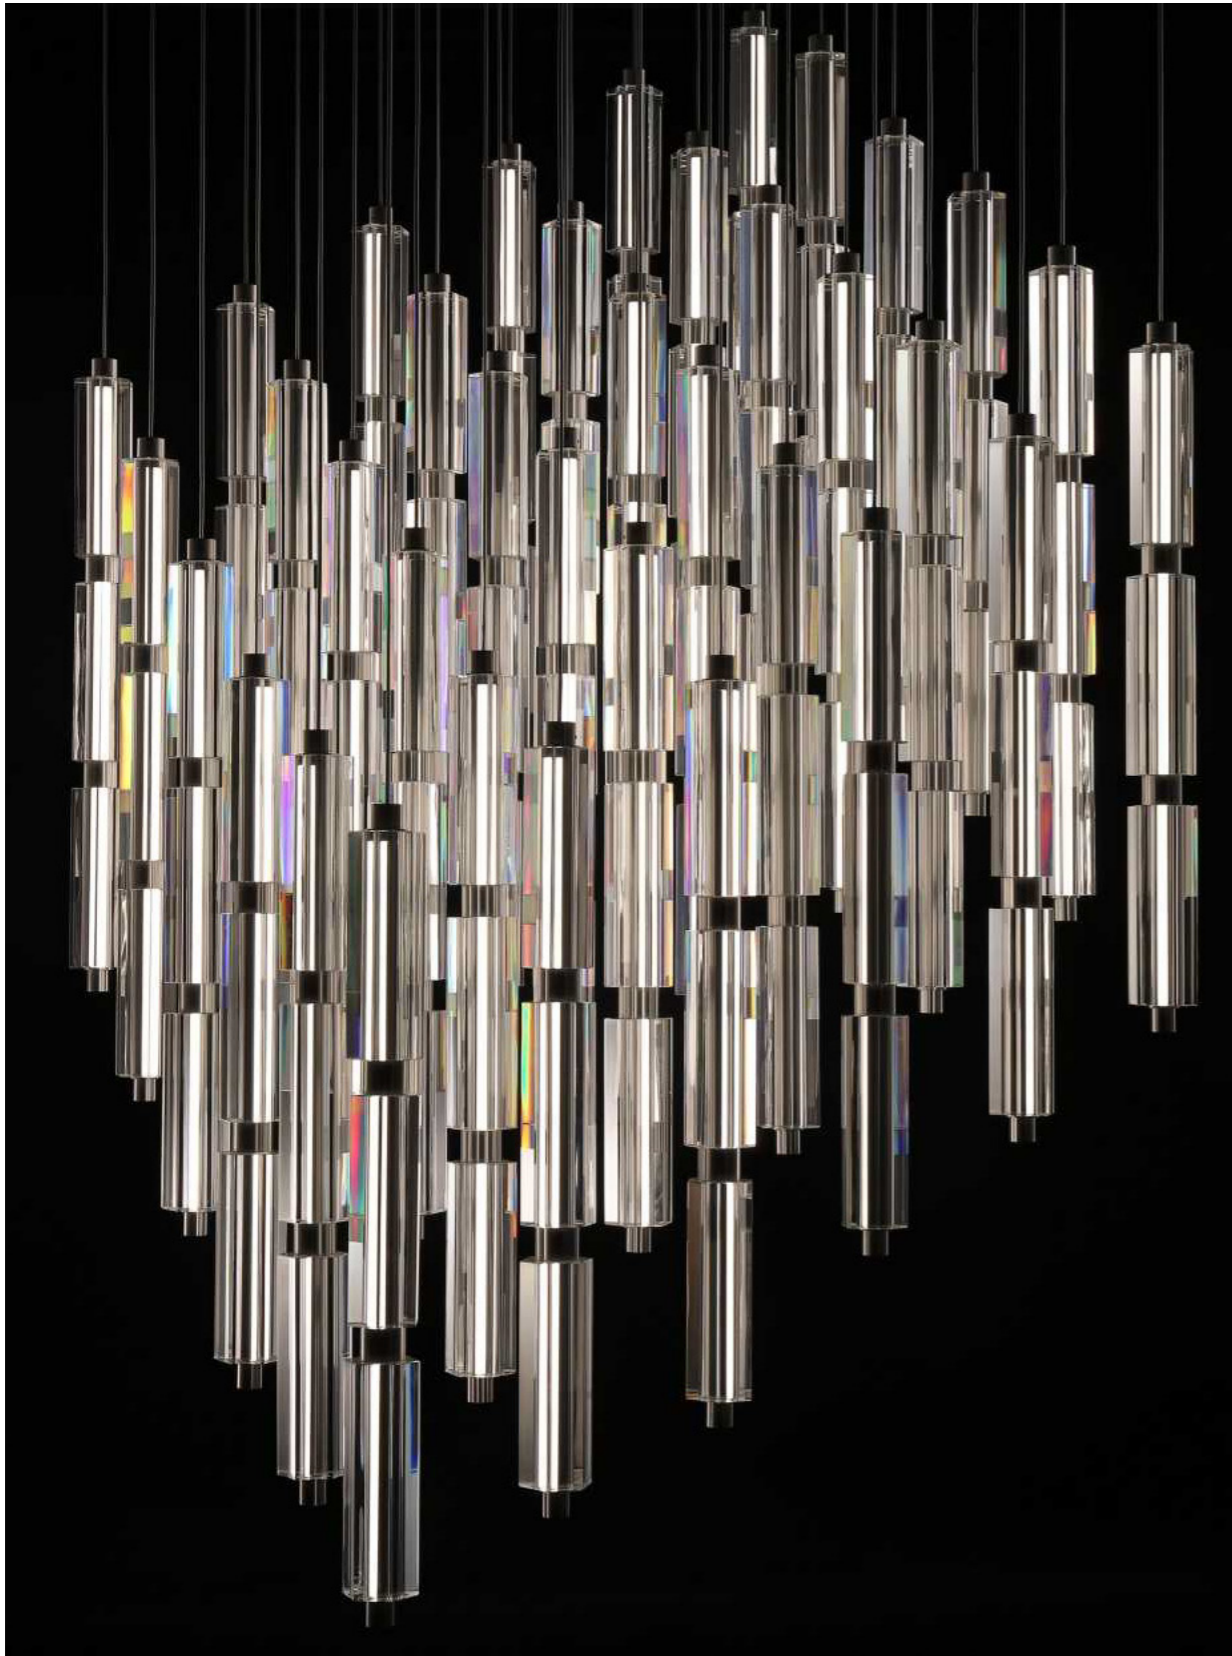

LUSTRA

Wattage:
378W

Dimensions:
Ø1300 x 2800mm