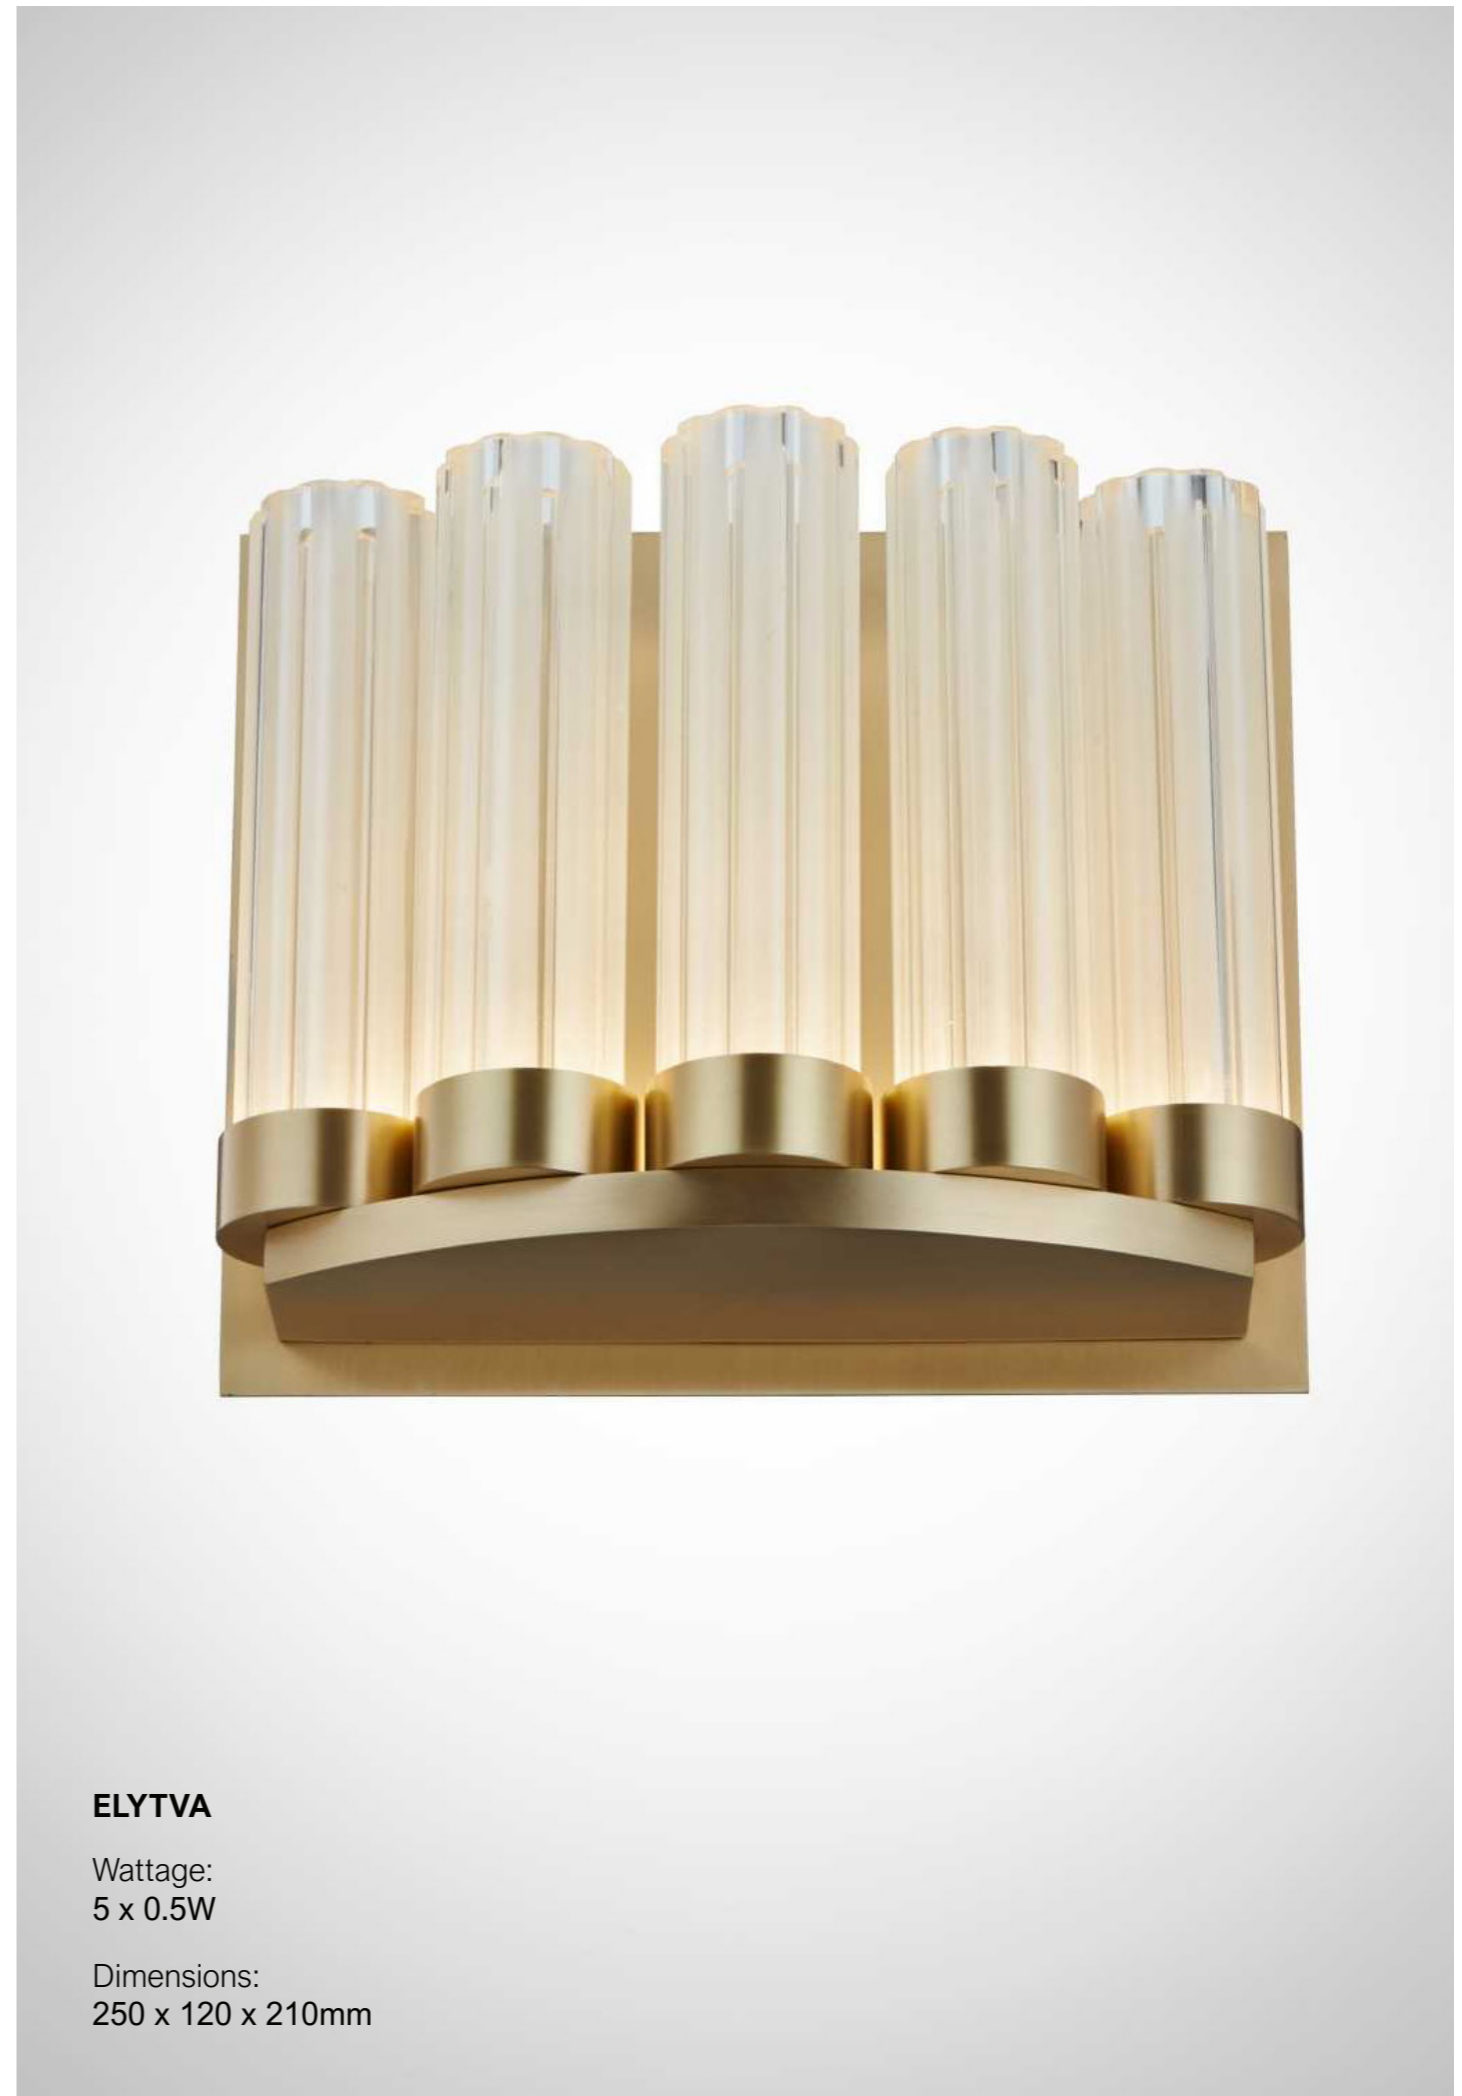

Wattage:  
2 x 3.5W

Dimensions:  
205 x 115 x 900mm

**BRAVAX**

Wattage:  
5W

Dimensions:  
Ø350 x 105 x 54mm

**SORELLE**

Wattage:  
8W

Dimensions:  
260 x 200 x 400mm

**ORIENN**

Wattage:  
10W

Dimensions:  
Ø280 x 135mm

**ELYTVA**

Wattage:  
5 x 0.5W

Dimensions:  
250 x 120 x 210mm

**AXIA**

Wattage:  
3W