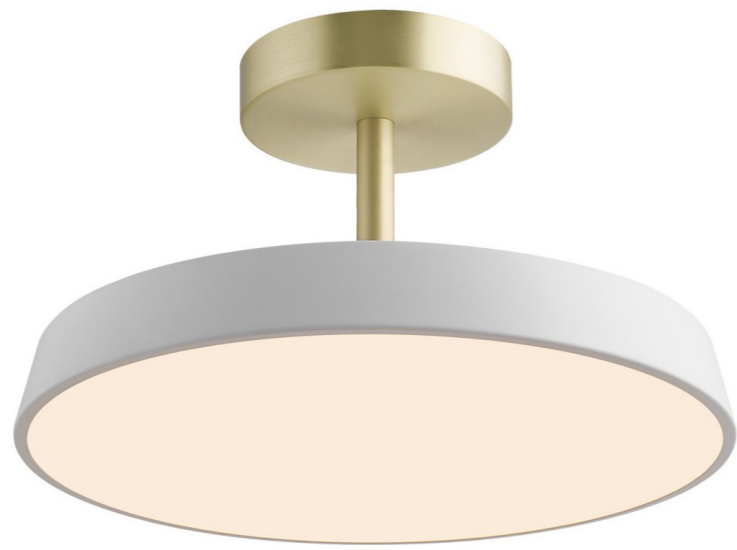

**SOLENNE**

Wattage:  
100W

Dimensions:  
Ø250 x 250mm  
Ø350 x 350mm  
Ø420 x 420mm

**VELISSE**

Wattage:  
40W

Dimensions:  
Ø360 x 365mm

**AMBRIA**

Wattage:  
60W

Dimensions:  
Ø300 x 370 x 295mm

**AVERIN**

Wattage:  
40W

Dimensions:  
Ø370 x 345mm  
Ø530 x 505mm  
Ø435 x 1020mm

**VEYRIC**

Wattage:

6W

Dimensions:

235 x 215 x 620mm

300 x 395 x 1350mm

**CEILING  
LIGHTS**

**FOREST**

Wattage:  
17 / 32 / 37W

Dimensions:  
Ø300 x 230mm  
Ø400 x 230mm  
Ø500 x 230mm

**MOON**

Wattage:  
1 x 60W