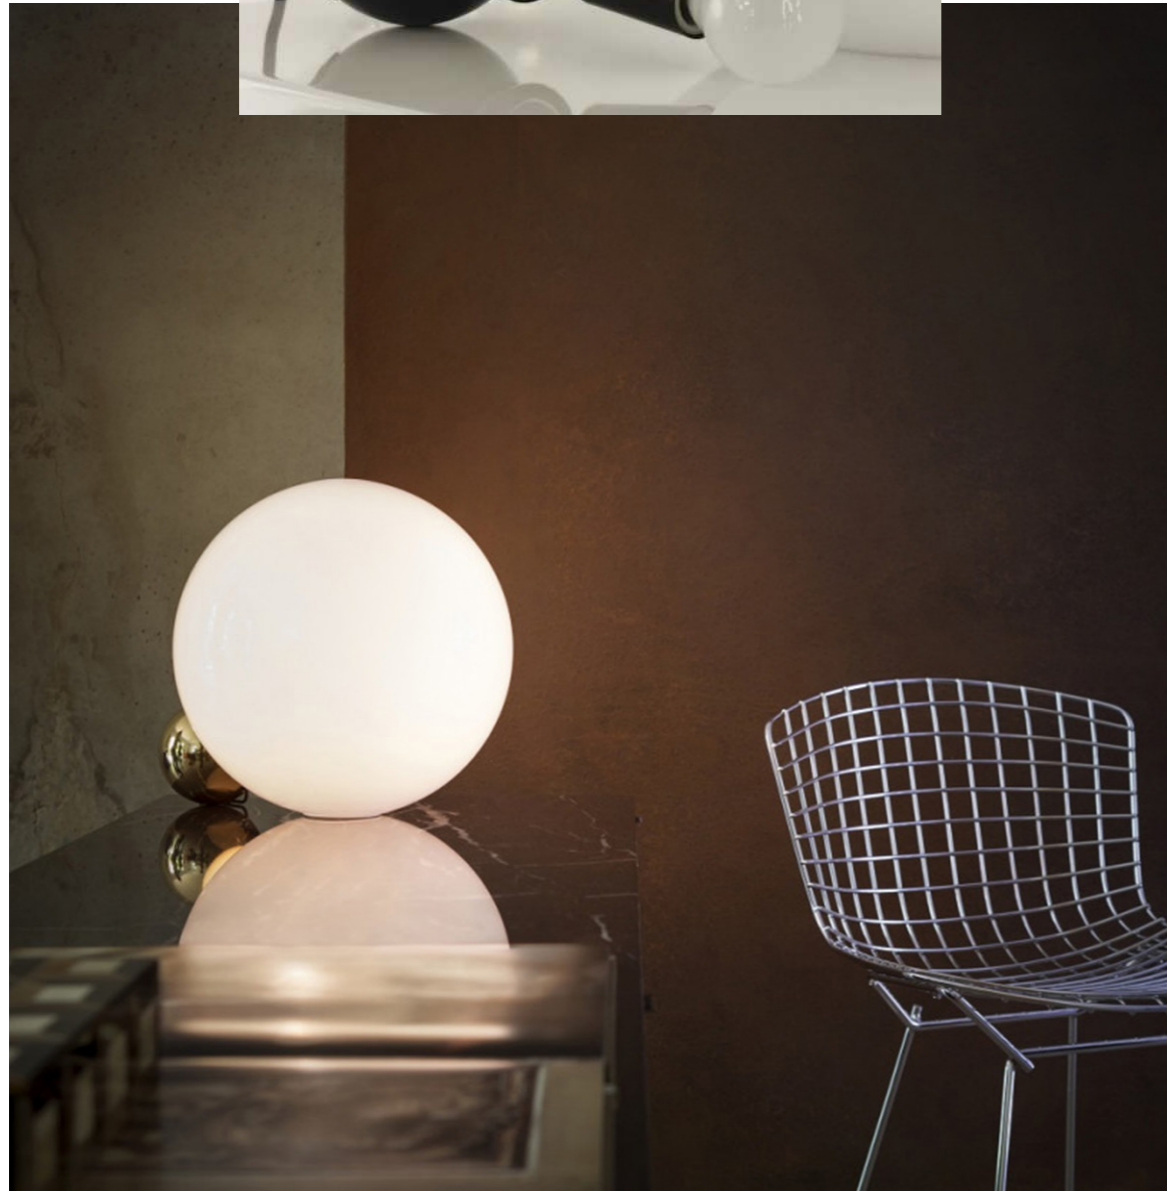

**SOLENNE**

Wattage:  
100W

Dimensions:  
Ø250 x 250mm  
Ø350 x 350mm  
Ø420 x 420mm

**VELISSE**

Wattage:  
40W

Dimensions:  
Ø360 x 365mm

**AMBRIA**

Wattage:  
60W

Dimensions:  
Ø300 x 370 x 295mm

**AVERIN**

Wattage:  
40W

Dimensions:  
Ø370 x 345mm  
Ø530 x 505mm  
Ø435 x 1020mm

**VEYRIC**

Wattage:

6W

Dimensions: