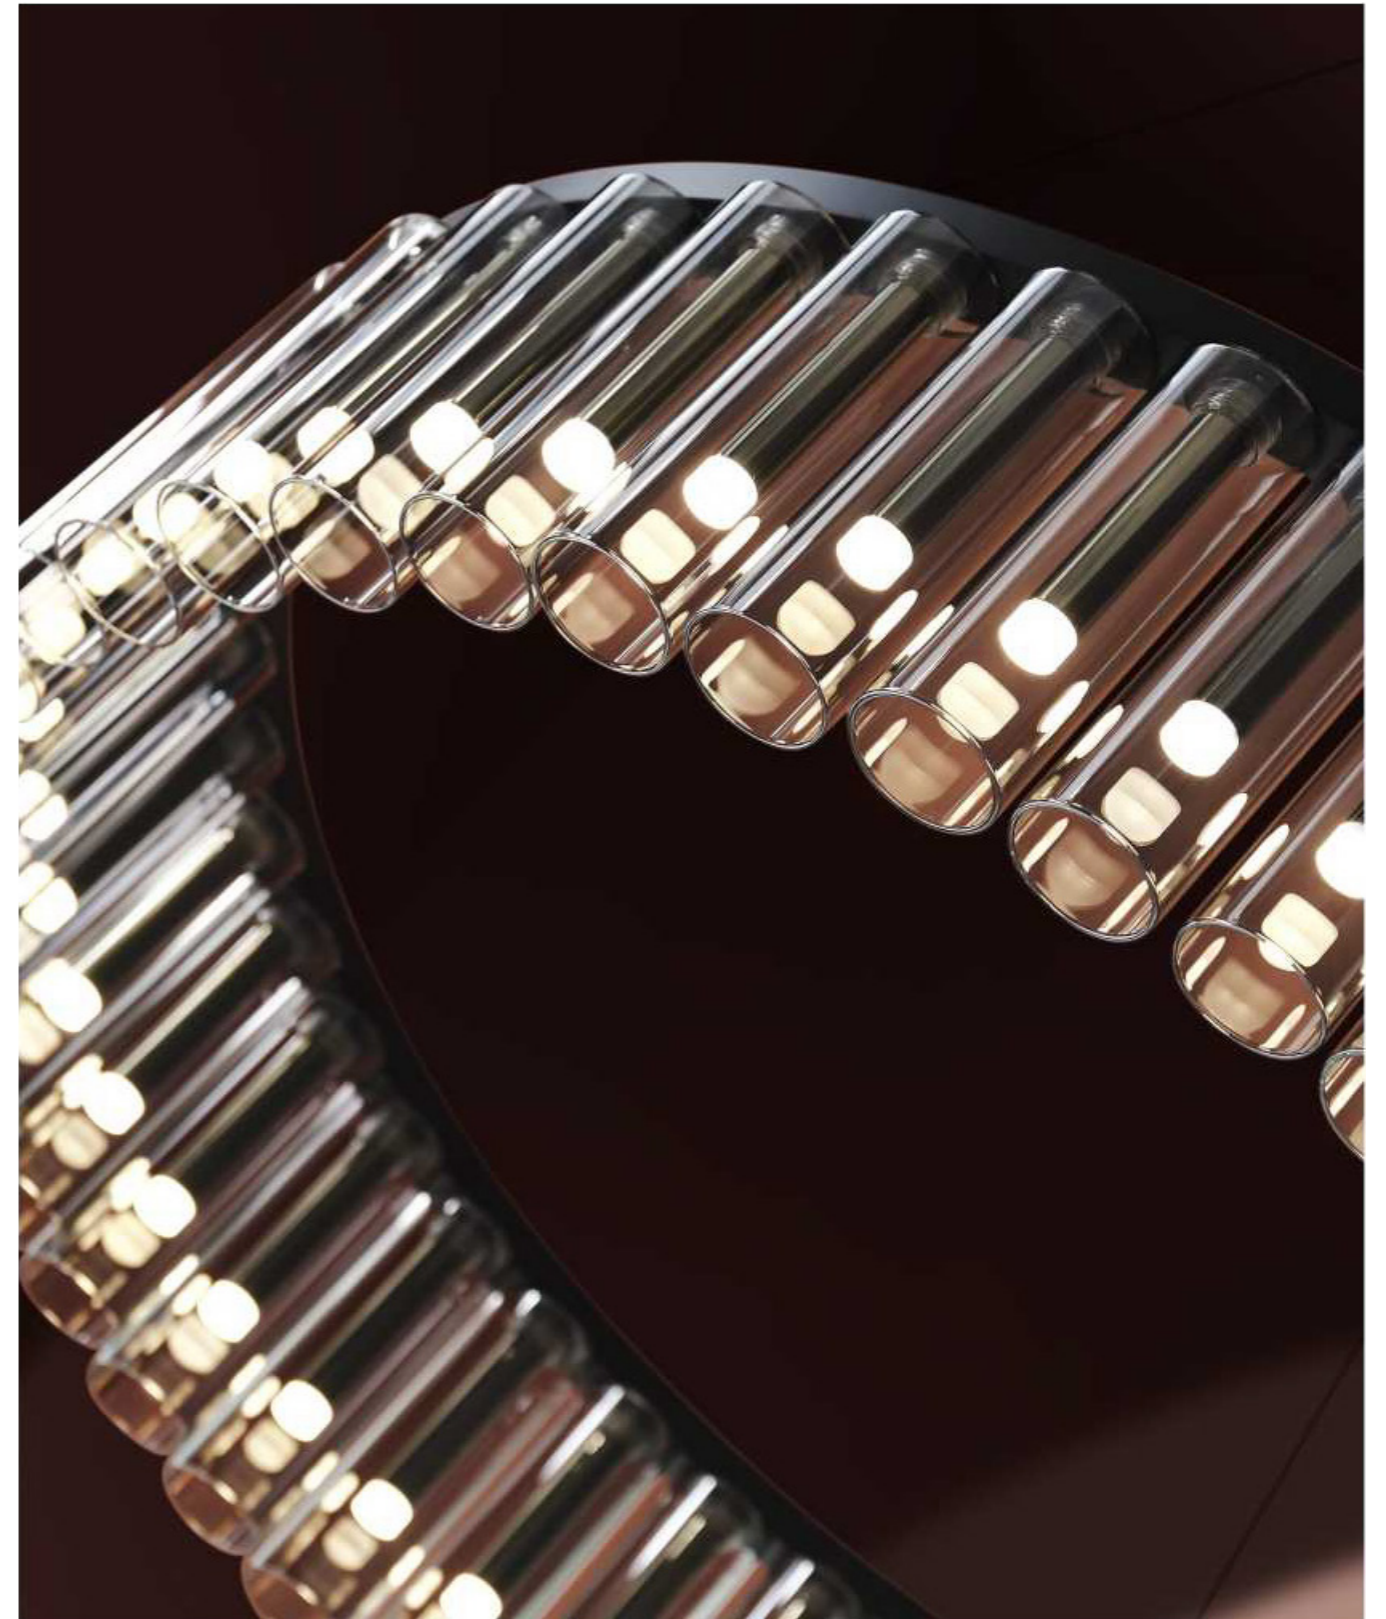

AZALEA

Wattage:
43 / 54W

Dimensions:
Ø700 x 1800mm
Ø850 x 1800mm