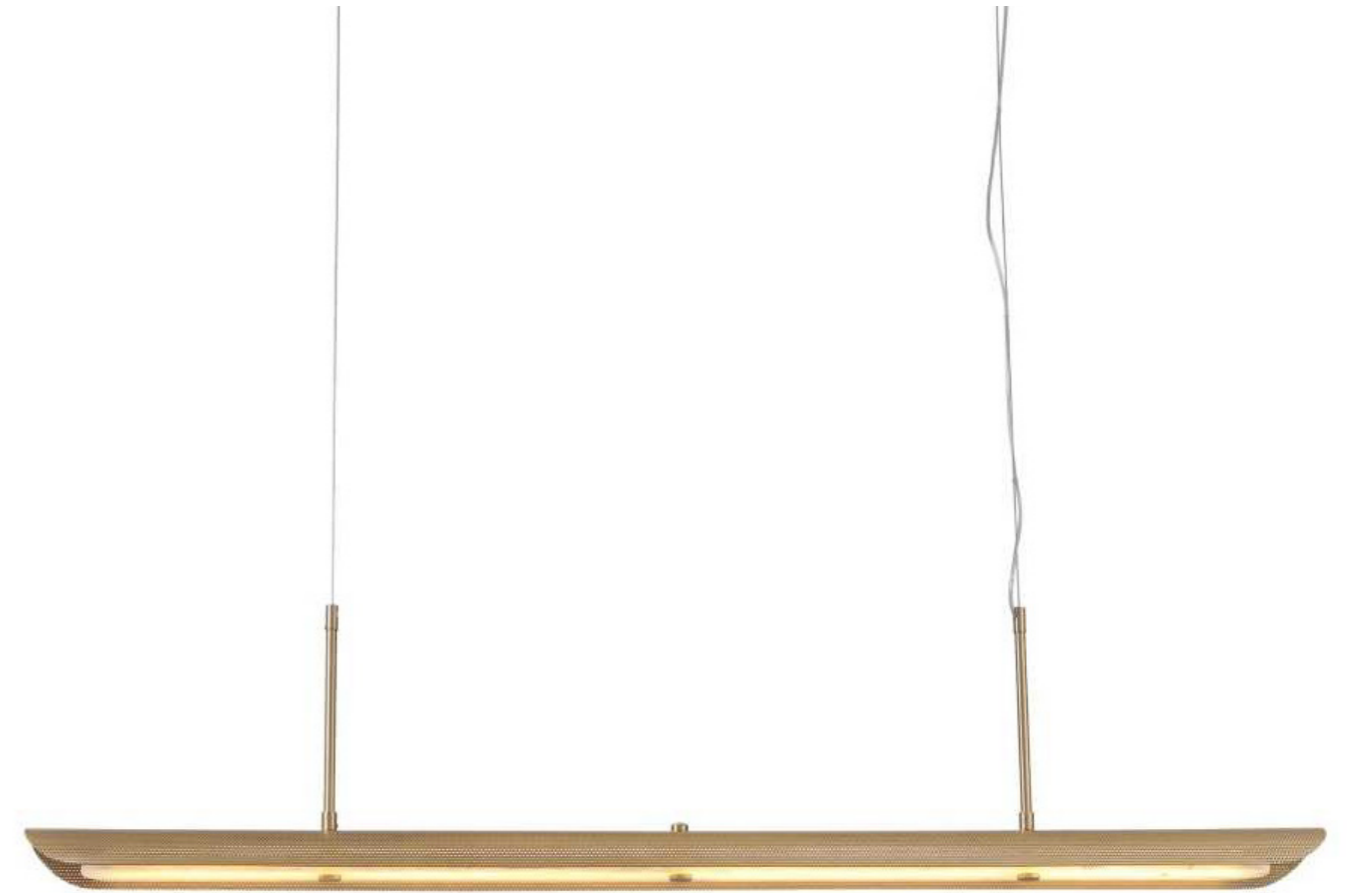

METROLINE

Wattage:
9W

Dimensions:
1400 x 140 x 1800mm