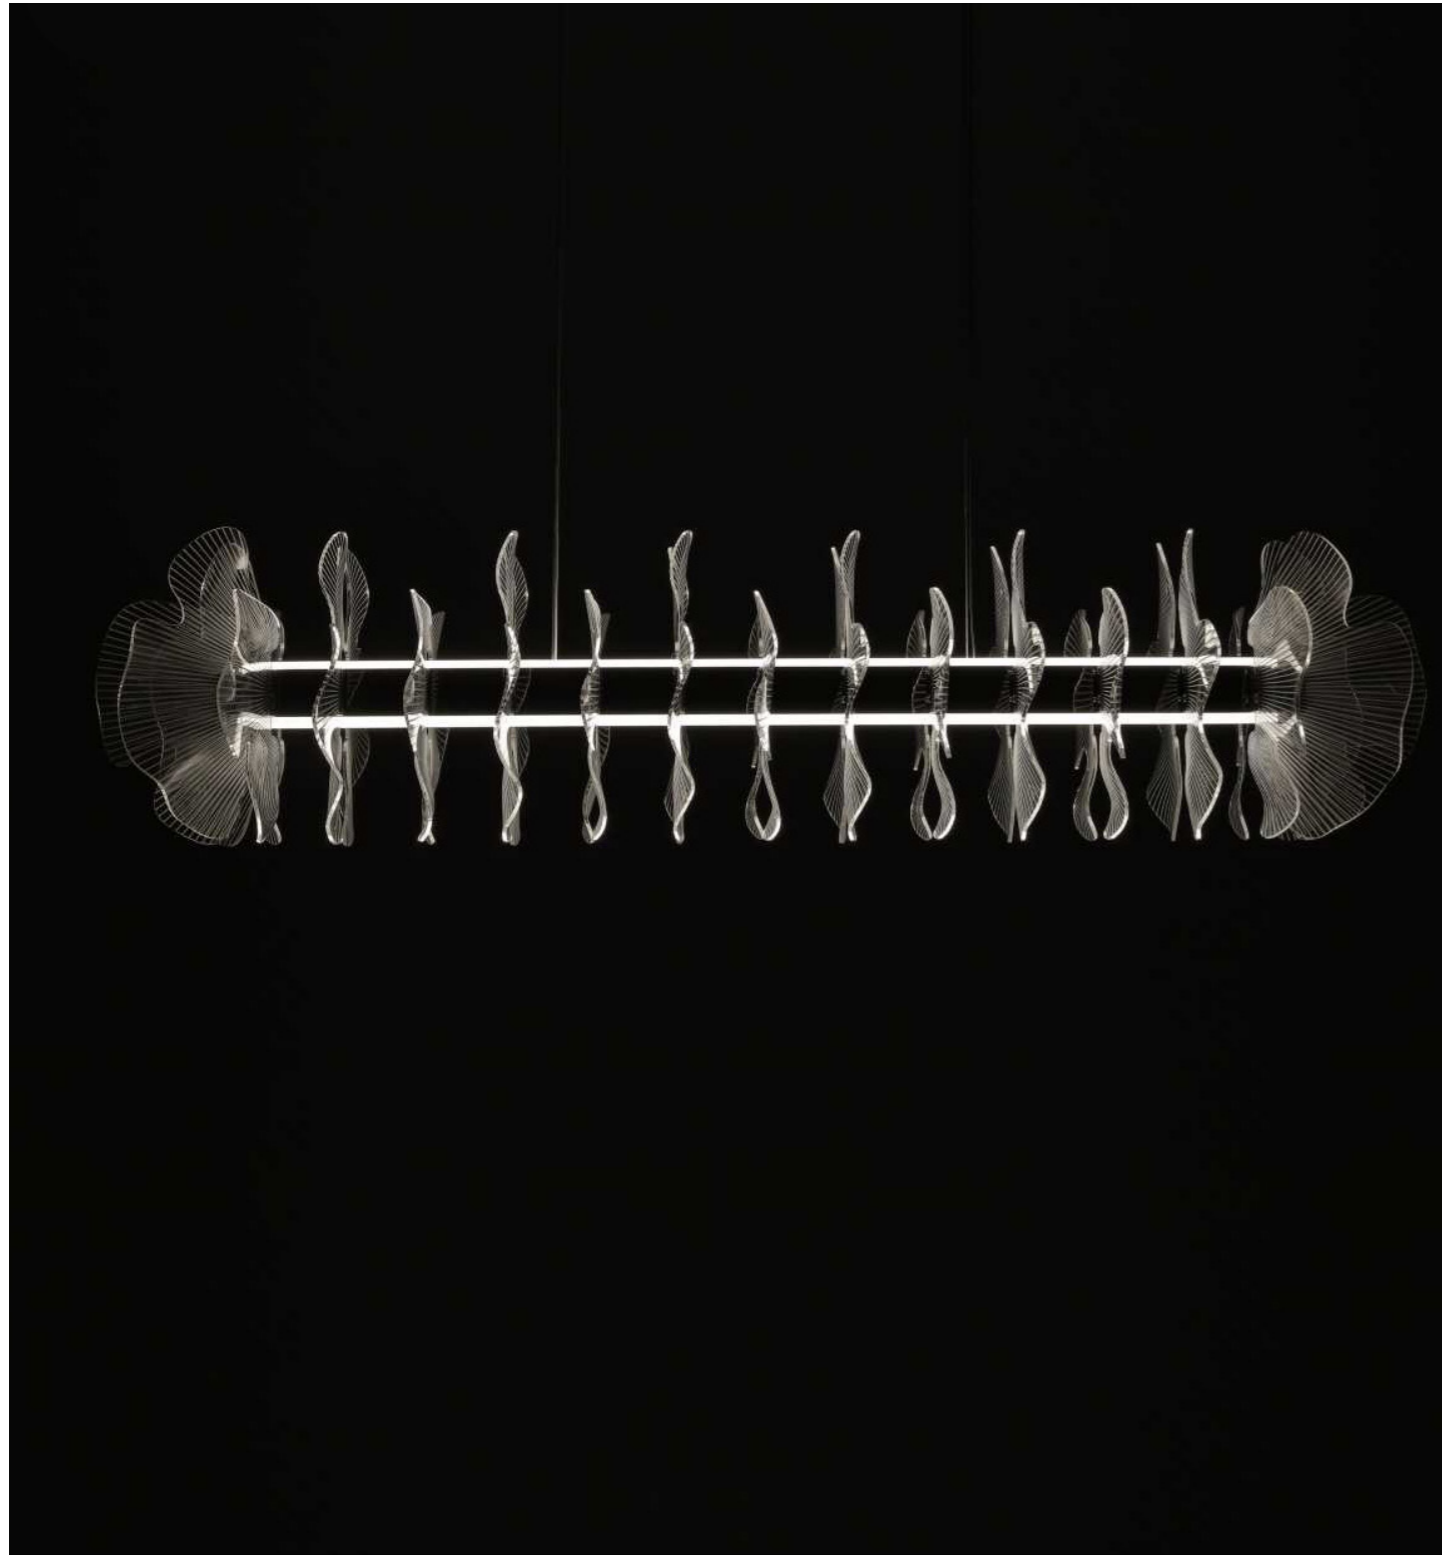

**STRATA**

Wattage:  
36 / 48W

Dimensions:  
1200 x 40 x 1800mm  
1600 x 40 x 1800mm

**VEYLEN**

Wattage:  
58W

Dimensions:  
1200 x 190 x 1500mm

**VELISCA**

Wattage:  
38W