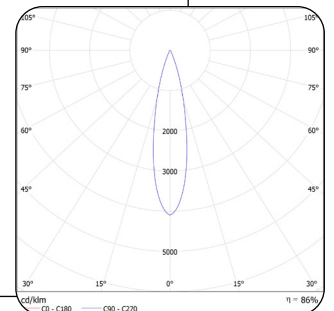

1. CD / KLM
2. C0 - C180
   - C90 - C270