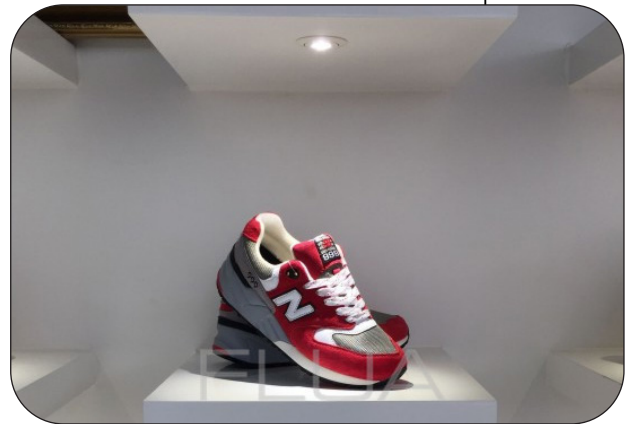

+ IP
40

LOA

✓
3 YRS

ldt

PHYSICAL DATA

FEATURES

- Material: Aluminium
- The WANA RO AD is a low-power recessed ceiling light
- This luminaire is perfect for installation in a ceiling or showcase
- Adjustable

MOUNTING

Recessed

APPLICATION AREAS

Indoor, Commercial, Residential, Hospitality, Retail

TECHNICAL DATA

LF148211A

LAMP	LED
TOTAL POWER (W)	2.2W
SYSTEM OUTPUT (LM)	170LM
CCT (K)	2700 / 3000 / 4000K
CRI (Ra)	80
BEAM ANGLE	20°
OPERATING VOLTAGE-VAC	100-240V
SOURCE POWER (W)	4.2W
SOURCE OUTPUT (LM)	700MA
FLICKER FACTOR	1935.48HZ / 6.15%
WEIGHT (KG)	0.09KG
DIMENSIONS	D:φ52 x H:24mm
CUT OUT	D:φ45mm