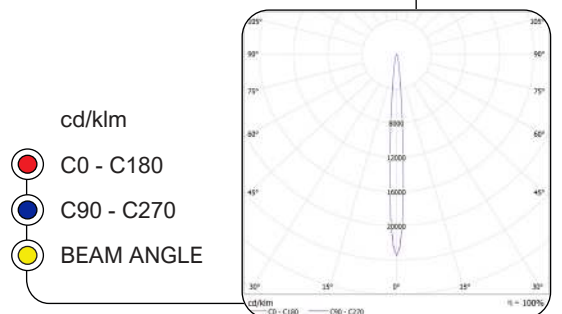

Dark Grey
Colour:

+ IP 65

LOA

2 YRS

ldt

PHYSICAL DATA

FEATURES

- Material: Aluminium
- Its extra slim shape lends itself well as a great solution for outdoor floor surface lighting, without disturbing the surrounding landscape
- The light beam is long and narrow and creates special light effects on facades, so STEVE can be used as a wall mounted fitting
- Adjustable

MOUNTING

Surface

APPLICATION AREAS

Outdoor, Commercial, Residential

TECHNICAL DATA

LF727611

LAMP	LED
TOTAL POWER (W)	2,5W
SYSTEM OUTPUT (LM)	148LM
CCT (K)	3000 / 4000K
CRI (Ra)	80
BEAM ANGLE	4,2°
OPERATING VOLTAGE-VAC	100-240V
SOURCE POWER (W)	2,5W
SOURCE OUTPUT (LM)	177LM
LENS DIAMETER	φ64mm
HEIGHT	150mm
WIDTH	75mm
DEPTH	135mm