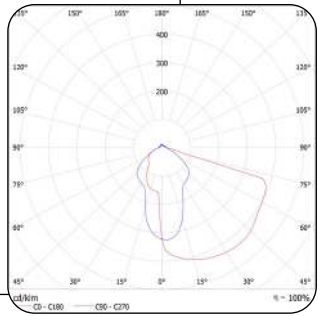

TOTAL POWER (W)	3.8W
SYSTEM OUTPUT (LM)	151LM
CCT (K)	3000K
CRI (Ra)	80
OPERATING VOLTAGE-VAC	100-240V
CURRENT (MA)	700MA
DIMENSIONS	D:Ø80 x W:25mm
CUT OUT	D:Ø70mm

E&OE MAY OCCUR