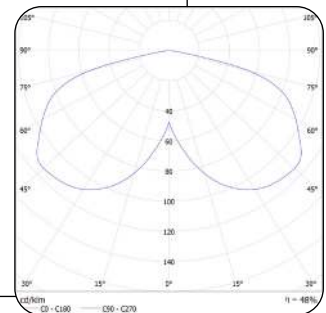

Stainless Steel

Colour:

Cut Out 75 x 95mm

+ IP 65

LOA

5 YRS

ldt

PHYSICAL DATA

MOUNTING

Recessed

APPLICATION AREAS

Outdoor, Commercial, Residential, Hospitality, Retail

TECHNICAL DATA

LF413914ASS

| | |
|-----------------------|-----------------------|
| TOTAL POWER (W) | 5.1W |
| SYSTEM OUTPUT (LM) | 215LM |
| CCT (K) | 3000K |
| CRI (Ra) | 80 |
| OPERATING VOLTAGE-VAC | 100-240V |
| CURRENT (MA) | 350MA |
| DIMENSIONS | L:85 x H:105 x W:43mm |
| CUT OUT | 75 x 95 x 55mm |