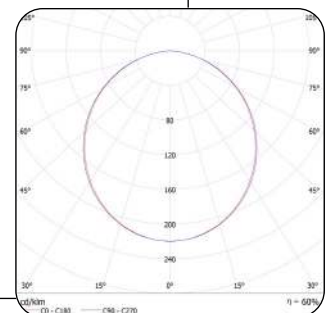

1. CD / KLM
2. C0 - C180
   - C90 - C270