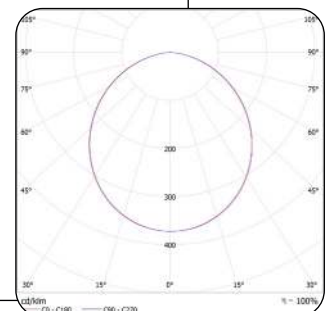

E&OE MAY OCCUR

Lights By Linea
Since (1990)

Cape Town | 48 Marine Dr, Paarden Eiland | T: +27 21 511 6116
info@lightsbylinea.com | www.lightsbylinea.com