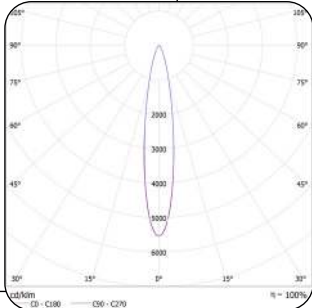

MOUNTING

In-Ground, Recessed

APPLICATION AREAS

Outdoor, Commercial, Residential, Retail, Hospitality

TECHNICAL DATA

LF656617

TOTAL POWER (W)	2.6W
SYSTEM OUTPUT (LM)	119LM
CCT (K)	3000K
CRI (Ra)	80
BEAM ANGLE	15° / 30°
OPERATING VOLTAGE-VAC	100-240V
DIMENSIONS	D:Ø72 x H:78mm
HOUSING DIMENSIONS	D:Ø63 x H:120mm
CUT OUT	D:Ø58 / 64mm