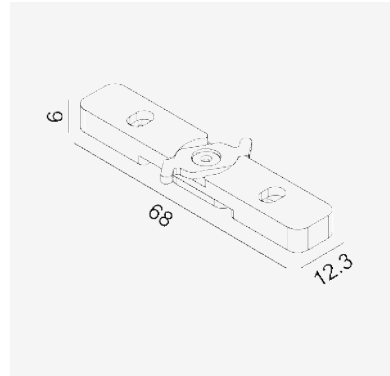

INTERMEDIATE TRACK

	LF001585	LF001579	LF001580	LF001581	LF001582
OPERATING VOLTAGE	48V	48V	48V	48V	48V
MODEL	S ON DC-24/48C-0.5M	S ON DC-24/48C-1M	S ON DC-24/48C-1.5M	S ON DC-24/48C-2M	S ON DC-24/48C-2.5M
DIMENSIONS	500 x 42.3 x 18mm	1000 x 42.3 x 18mm	1500 x 42.3 x 18mm	2000 x 42.3 x 18mm	2500 x 42.3 x 18mm

LUNA S ON CORNER L1
LF001586

MODEL	S DC-24/48-L1
OPERATING VOLTAGE	48V
COLOURS	BLACK
WARRANTY	3 YRS
DIMENSIONS	150 X 150 X 18mm

LUNA S ON CORNER L2
LF001587

MODEL	S DC-24/48-L2
OPERATING VOLTAGE	48V
COLOURS	BLACK
WARRANTY	3 YRS
DIMENSIONS	150 X 150 X 42.3mm

LUNA S ON MOUNT CLIP L3
LF001589

MODEL	S DC-24/48-L3
OPERATING VOLTAGE	48V
COLOURS	BLACK WHITE
WARRANTY	3 YRS
DIMENSIONS	68 x 12.3 x 6mm

LUNA S CONNECTOR
LF001377

MODEL	S DC-24/48-I
OPERATING VOLTAGE	24V / 48V
COLOURS	BLACK
WARRANTY	3 YRS
DIMENSIONS	100 x 27 x 11.3mm

LUNA S/M PIN
LF001680

MODEL	S/M PIN
OPERATING VOLTAGE	48V
COLOURS	CREAM
WARRANTY	3 YRS
DIMENSIONS	26 x 7.5 x 2.8mm