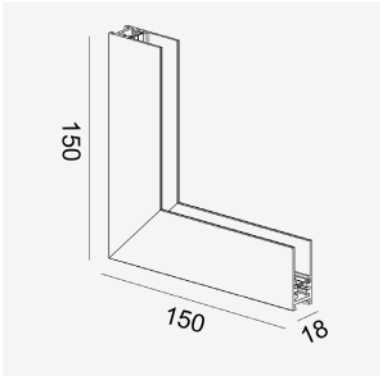

INTERMEDIATE TRACK

	LF001585	LF001579	LF001580	LF001581	LF001582
OPERATING VOLTAGE	48V	48V	48V	48V	48V
MODEL	S ON DC-24/48C-0.5M	S ON DC-24/48C-1M	S ON DC-24/48C-1.5M	S ON DC-24/48C-2M	S ON DC-24/48C-2.5M
DIMENSIONS	500 x 42.3 x 18mm	1000 x 42.3 x 18mm	1500 x 42.3 x 18mm	2000 x 42.3 x 18mm	2500 x 42.3 x 18mm

LUNA S ON CORNER L1
LF001586

MODEL	S DC-24/48-L1
OPERATING VOLTAGE	48V
COLOURS	BLACK
WARRANTY	3 YRS
DIMENSIONS	150 X 150 X 18mm

LUNA S ON CORNER L2
LF001587

MODEL	S DC-24/48-L2
OPERATING VOLTAGE	48V
COLOURS	BLACK
WARRANTY	3 YRS
DIMENSIONS	150 X 150 X 42.3mm

LUNA S ON MOUNT CLIP L3
LF001589

MODEL	S DC-24/48-L3
OPERATING VOLTAGE	48V
COLOURS	BLACK WHITE
WARRANTY	3 YRS
DIMENSIONS	68 x 12.3 x 6mm

LUNA S CONNECTOR
LF001377

MODEL	S DC-24/48-I
OPERATING VOLTAGE	24V / 48V
COLOURS	BLACK
WARRANTY	3 YRS
DIMENSIONS	100 x 27 x 11.3mm

LUNA S/M PIN
LF001680

MODEL	S/M PIN
OPERATING VOLTAGE	48V
COLOURS	CREAM
WARRANTY	3 YRS
DIMENSIONS	26 x 7.5 x 2.8mm