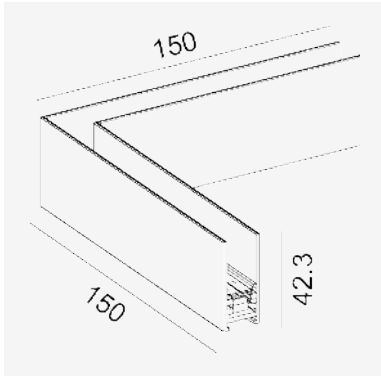

INTERMEDIATE TRACK

	LF001585	LF001579	LF001580	LF001581	LF001582
OPERATING VOLTAGE	48V	48V	48V	48V	48V
MODEL	S ON DC-24/48C-0.5M	S ON DC-24/48C-1M	S ON DC-24/48C-1.5M	S ON DC-24/48C-2M	S ON DC-24/48C-2.5M
DIMENSIONS	500 x 42.3 x 18mm	1000 x 42.3 x 18mm	1500 x 42.3 x 18mm	2000 x 42.3 x 18mm	2500 x 42.3 x 18mm

LUNA S ON CORNER L1
LF001586

MODEL	S DC-24/48-L1
OPERATING VOLTAGE	48V
COLOURS	BLACK
WARRANTY	3 YRS
DIMENSIONS	150 X 150 X 18mm

LUNA S ON CORNER L2
LF001587

MODEL	S DC-24/48-L2
OPERATING VOLTAGE	48V
COLOURS	BLACK
WARRANTY	3 YRS
DIMENSIONS	150 X 150 X 42.3mm

LUNA S ON MOUNT CLIP L3
LF001589

MODEL	S DC-24/48-L3
OPERATING VOLTAGE	48V
COLOURS	BLACK WHITE
WARRANTY	3 YRS
DIMENSIONS	68 x 12.3 x 6mm

LUNA S CONNECTOR
LF001377

MODEL	S DC-24/48-I
OPERATING VOLTAGE	24V / 48V
COLOURS	BLACK
WARRANTY	3 YRS
DIMENSIONS	100 x 27 x 11.3mm

LUNA S/M PIN
LF001680

MODEL	S/M PIN
OPERATING VOLTAGE	48V
COLOURS	CREAM
WARRANTY	3 YRS
DIMENSIONS	26 x 7.5 x 2.8mm