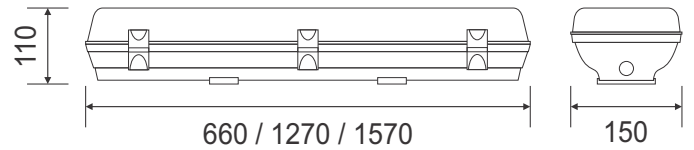

Vapour Proof Fluorescent / LED

LVP01

CODE	WATTAGE	BEAM ANGLE	TRIM	LUMEN OUTPUT
LVP0114	1 x 14W / 2 x 14W	140°	31	As per lamp spec
LVP0122854	1 x 28W / 2 x 28W / 1 x 54W / 2 x 54W	140°	31	As per lamp spec
LVP01235	1 x 35W / 2 x 35W	140°	31	As per lamp spec
LVP01LED18	2 x 18W	140°	31	As per lamp spec
LVP01LED22	2 x 22W	140°	31	As per lamp spec