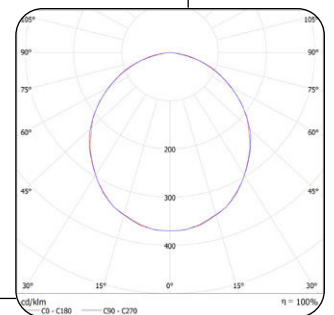

OPTIONS & ACCESSORIES

- Surface mount available
- Dimmable - Dali, 1-10v, DMX

TECHNICAL DATA

LRD33

LAMP	LED
TOTAL POWER (W)	17W
SYSTEM OUTPUT (LM)	2196LM
EFFICACY (LM/W)	128
CCT (K)	3000 / 4000K / 5000K
CRI (Ra)	80
BEAM ANGLE	WIDE BEAM
OPERATING VOLTAGE-VAC	230V 50HZ
OPERATING TEMP (C°)	-30°C TO 55°C
RATED LIFE (HRS)	50 000HRS
R9 VALUE	0,9+
MAC ADAM STEP	3 SDCM
DIMENSIONS	D:φ180 X H:70mm

- C0 - C180
- C90 - C270
- BEAM ANGLE

E&OE MAY OCCUR