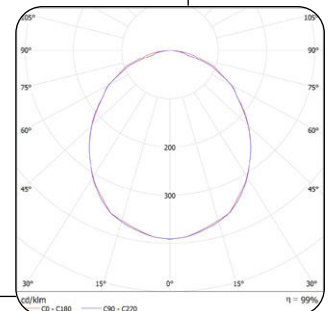

OPTIONS & ACCESSORIES

- Surface mount available
- Dimmable - Dali, 1-10v, DMX

TECHNICAL DATA

LRD32

LAMP	LED
TOTAL POWER (W)	7W
SYSTEM OUTPUT (LM)	896LM
EFFICACY (LM/W)	128
CCT (K)	3000 / 4000K / 5000K
CRI (Ra)	80
BEAM ANGLE	WIDE BEAM
OPERATING VOLTAGE-VAC	230V 50HZ
OPERATING TEMP (C°)	-30°C TO 55°C
RATED LIFE (HRS)	50 000HRS
R9 VALUE	0,9+
MAC ADAM STEP	3 SDCM
DIMENSIONS	D: $\phi 95$ X H:70mm

- cd/klm
- C0 - C180
 - C90 - C270
 - BEAM ANGLE

E&OE MAY OCCUR