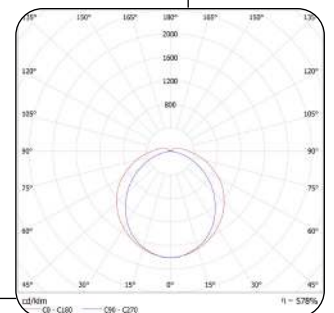

E&OE MAY OCCUR

Lights By Linea
Since (1990)

Cape Town | 48 Marine Dr, Paarden Eiland | T: +27 21 511 6116
info@lightsbylinea.com | www.lightsbylinea.com