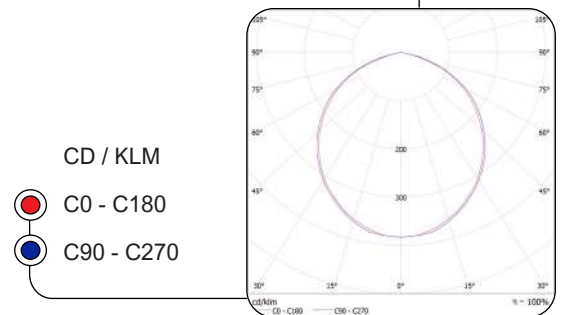

### LLEDP03

LAMP	LED
TOTAL POWER (W)	30 / 42W
SYSTEM OUTPUT (LM)	3870LM / 5418LM
EFFICACY (LM/W)	129
CCT (K)	3000K / 4000K / 5000K
CRI (RA)	80
BEAM ANGLE	180°
OPERATING VOLTAGE-VAC	220-240V
OPERATING TEMP °C	-30°C to +55°C
RATED LIFE (HRS)	50 000HRS
R9 VALUE	0.9
MAC ADAM STEP	3 SDCM
DIMENSIONS	L:595 X W:595 X H:100mm