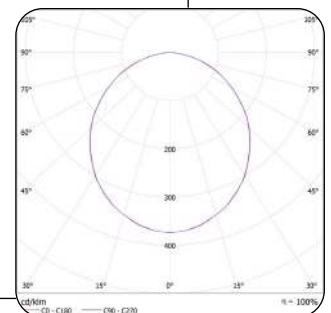

TECHNICAL DATA

LLEDP02

LAMP	LED
TOTAL POWER (W)	30 / 42W
SYSTEM OUTPUT (LM)	3870LM / 5418LM
EFFICACY (LM/W)	129
CCT (K)	3000K / 4000K / 5000K
CRI (RA)	80
BEAM ANGLE	180°
OPERATING VOLTAGE-VAC	220-240V
OPERATING TEMP °C	-30°C to +55°C
RATED LIFE (HRS)	50 000HRS
R9 VALUE	0.9
MAC ADAM STEP	3 SDCM
DIMENSIONS	L:595 X W:595 X H:100mm

1. CD / KLM
2. C0 - C180
   - C90 - C270