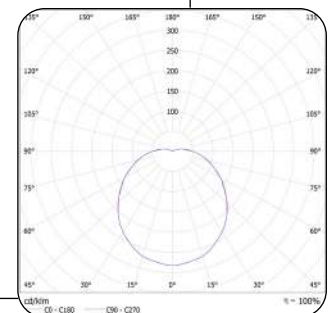

MOUNTING

Surface

APPLICATION AREAS

Interior, Exterior, Commercial, Residential, Hospitality, Retail

TECHNICAL DATA

LLEDBH04

LAMP	LED
TOTAL POWER (W)	16W
SYSTEM OUTPUT (LM)	2484 / 2700LM
INPUT VOLTAGE (V)	230V AC 50HZ
CCT (K)	3000K / 5000K
CRI (Ra)	>80
POWER FACTOR	>0.9
DIMENSIONS	L:265 x W:265 x H:65mm

- cd/klm
- C0 - C180
 - C90 - C270
 - BEAM ANGLE

E&OE MAY OCCUR

Lights By Linea
Since (1990)

Cape Town | 48 Marine Dr, Paarden Eiland | T: +27 21 511 6116 / 7662
Stellenbosch | Shop 14B, De Wet Ctr, Bird & Church St | T: +27 21 812 0600 / 0610
info@lightsbylinea.com | www.lightsbylinea.com