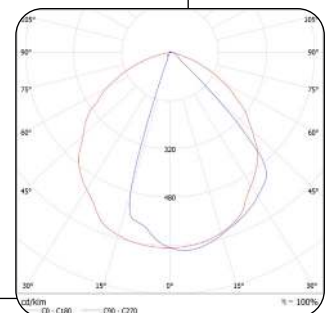

cd/klm

- C0 - C180
- C90 - C270