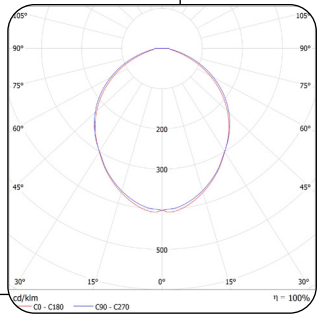

Surface

APPLICATION AREAS

Outdoor, Commercial, Residential, Hospitality, Retail

OPTIONS & ACCESSORIES

- Available in three heights: 300mm, 600mm and 900mm

TECHNICAL DATA

LF740112DG

NAME	JOY 600
TOTAL POWER (W)	17W
SYSTEM OUTPUT (LM)	600LM
CCT (K)	3000K
CRI (Ra)	80
BEAM ANGLE	180°
OPERATING VOLTAGE-VAC	100-240V
CURRENT (MA)	500MA
DIMENSIONS	D:Ø210 x H:600mm