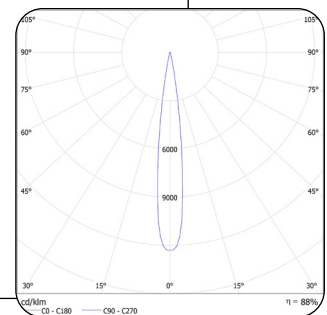

MOUNTING

Surface, Spike

APPLICATION AREAS

Outdoor, Commercial, Residential, Hospitality, Retail

TECHNICAL DATA

LF701011ADG27K30

TOTAL POWER (W)	3W
SYSTEM OUTPUT (LM)	127LM
CCT (K)	2700K
CRI (Ra)	80
BEAM ANGLE	32°
OPERATING VOLTAGE-VAC	100-240V
LAMP DIMENSIONS	D:Ø24 x L:92 x H:45mm
SPIKE DIMENSIONS	D:Ø66 x H:170mm