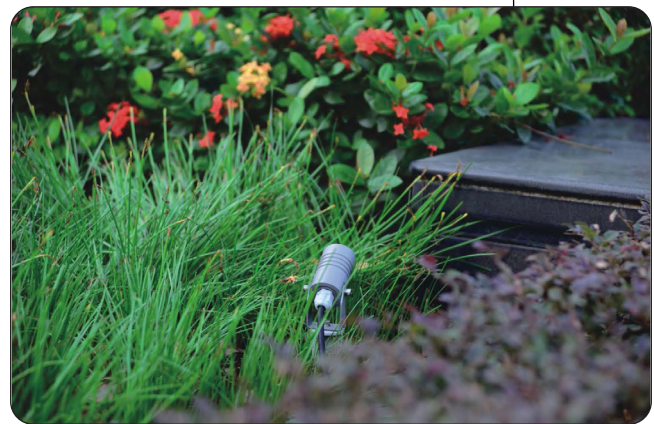

Dark Grey Silver

Colour:

Accessories

Spike Included

PHYSICAL DATA

FEATURES

- Material: Aluminium
- The CRU is a compact mini 3W spot that has a sandblasted anodized treatment making it weatherproof, making it the perfect choice for illuminating your landscape
- Free adjustment of projecting angle

MOUNTING

Surface, Spike

APPLICATION AREAS

Outdoor, Commercial, Residential, Hospitality, Retail

TECHNICAL DATA

LF701011ADG27K30

TOTAL POWER (W)	3W
SYSTEM OUTPUT (LM)	127LM
CCT (K)	2700K
CRI (Ra)	80
BEAM ANGLE	32°
OPERATING VOLTAGE-VAC	100-240V
LAMP DIMENSIONS	D:Ø24 x L:92 x H:45mm
SPIKE DIMENSIONS	D:Ø66 x H:170mm