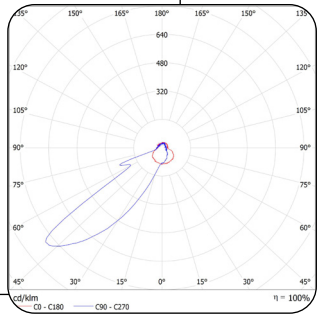

MOUNTING: Recessed

APPLICATION AREAS

Outdoor, Commercial, Residential, Hospitality, Retail

TECHNICAL DATA

LF417214DG

TOTAL POWER (W)	4W
SYSTEM OUTPUT (LM)	30LM
CCT (K)	3000K / 4000K
CRI (Ra)	80
OPERATING VOLTAGE-VAC	100-240V
CURRENT (MA)	700MA
DIMENSIONS	L:225 x W:49 x H:60mm
CUT OUT	215 x 50mm