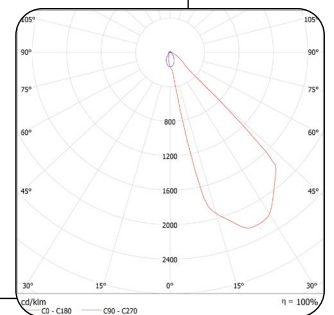

LF409311AB

TOTAL POWER (W)	4W
SYSTEM OUTPUT (LM)	27LM
CCT (K)	3000K
CRI (Ra)	80
BEAM ANGLE	C(63°34°-28°)
OPERATING VOLTAGE-VAC	100-240V
CURRENT (MA)	700MA
DIMENSIONS	L:55 x H:55 x D:42mm
HOUSING DIMENSIONS	D:Ø70 x 100mm
CUT OUT	D:Ø40 / D:Ø70