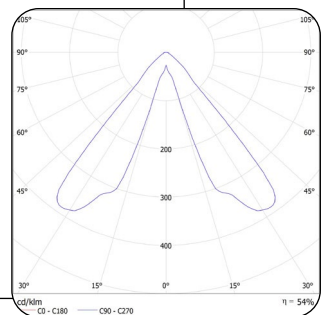

LF408611AB

TOTAL POWER (W)	4W
SYSTEM OUTPUT (LM)	27LM
CCT (K)	3000K
CRI (Ra)	80
BEAM ANGLE	C(71*26-33°)
OPERATING VOLTAGE-VAC	100-240V
CURRENT (MA)	700MA
HOUSING DIMENSIONS	D:Ø70 x H:42mm
DIMENSIONS	D:Ø55 x H:42mm
CUT OUT	D:Ø40 / D:Ø70