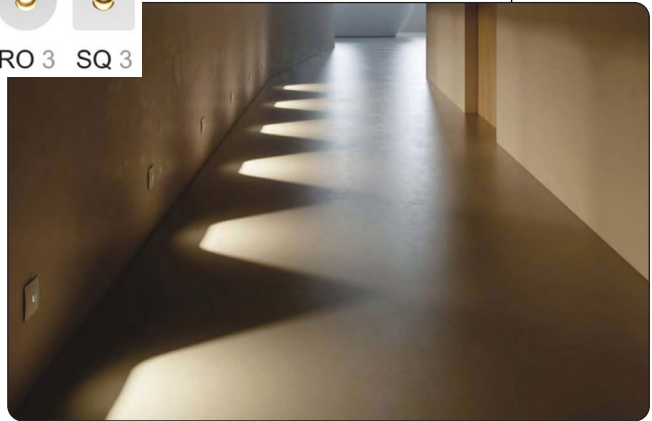

- C0 - C180
- C90 - C270

E&OE MAY OCCUR

LIGHTS BY
LINEA
EST. 1990

DESIGN & TECHNICAL CERTAINTY