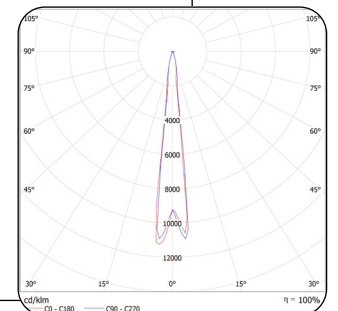

**TECHNICAL DATA**

**LF334417AB**

TOTAL POWER (W)	4.2W
SYSTEM OUTPUT (LM)	28LM
CCT (K)	3000K
CRI (Ra)	80
BEAM ANGLE	12°

OPERATING VOLTAGE-VAC	100-240V
CUP DIMENSIONS	D:Ø84.5 x H:35mm
LUMINAIRE DIMENSIONS	D:Ø32 x H:403mm