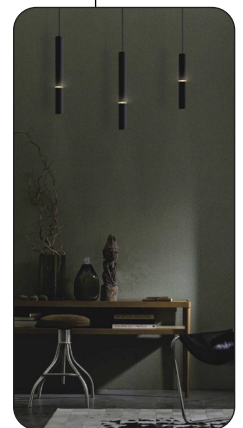

E&OE MAY OCCUR

LIGHTS BY
LINEA
EST. 1990

DESIGN & TECHNICAL CERTAINTY