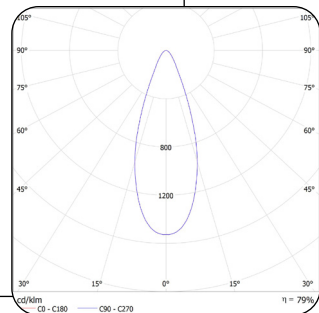

TOTAL POWER (W)	20.44W
SYSTEM OUTPUT (LM)	1624LM
CCT (K)	4000K
CRI (Ra)	80
BEAM ANGLE	38°
OPERATING VOLTAGE-VAC	220-240V
CURRENT (MA)	500MA
DIMMING RANGE	30-100%
FLICKER FACTOR	124HZ/0.22%
WEIGHT (KG)	0.71KG
DIMENSIONS	D:Ø120 x H:77mm