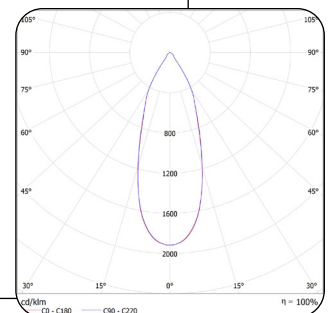

1. CD / KLM
2. C0 - C180
   - C90 - C270