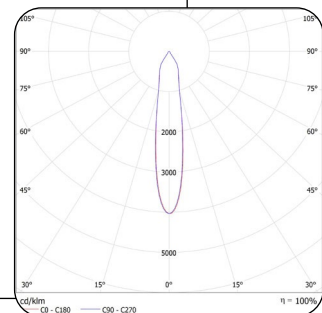

### LF147312EDTW

LAMP	LED
TOTAL POWER (W)	16W
SYSTEM OUTPUT (LM)	1037LM
CCT (K)	3000K
CRI (Ra)	90
BEAM ANGLE	30° / 20° / 58°
OPERATING VOLTAGE-VAC	220-240V
FLICKER FACTOR	100HZ / 1.63%
WEIGHT (KG)	0.34KG
DIMENSIONS	D:Ø108 x H:86mm
CUT OUT	D:Ø103mm