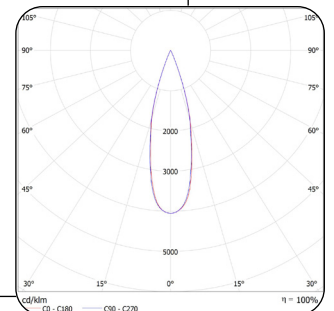

MOUNTING

Recessed

APPLICATION AREAS

Indoor, Commercial, Residential, Hospitality, Retail

TECHNICAL DATA

LF134712EDTWB

LAMP	LED
TOTAL POWER (W)	11W
SYSTEM OUTPUT (LM)	388LM
CCT (K)	3000K
CRI (Ra)	90
BEAM ANGLE	28° / 19°
OPERATING VOLTAGE-VAC	220-240V
CURRENT (MA)	500MA
FLICKER FACTOR	102.74HZ / 0.55%
WEIGHT	0,3KG
DIMENSIONS	D:Ø45 x 75mm
CUT OUT	D:Ø50mm

- cd/klm
- C0 - C180
- C90 - C270
- BEAM ANGLE

E&OE MAY OCCUR

LIGHTS BY LINEA

EST. 1990

DESIGN & TECHNICAL CERTAINTY