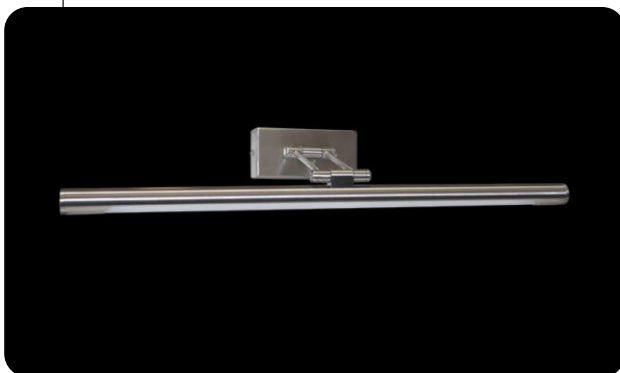

+IP
20

✓
1YR

PHYSICAL DATA

FEATURES

- Body: Metal with diffuser
- Non-dimmable luminaire

MOUNTING

Surface, Wall

APPLICATION AREAS

Indoor, Commercial, Residential, Retail, Hospitality

TECHNICAL DATA

LBLP1028

LAMP	LED
TOTAL POWER (W)	8W
CCT (K)	3000K
OPERATING VOLTAGE-VAC	220-240V
DIMENSIONS	L:56 x H:6 x W:19cm

E&OE MAY OCCUR

Lights By Linea
Since (1990)