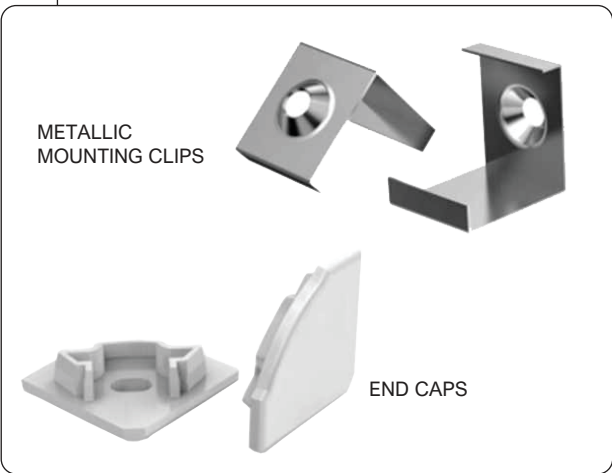

PHYSICAL DATA

FEATURES

- Material: Aluminium Profile Square Cover
- End Caps (Sold per pair)
- Mounting Clips (Sold per pair)
- Supplied in 2m & 3m lengths (Sold per meter)

OPTIONS & ACCESSORIES

- Diffusers available in opal or white & clear for selection
- Accessories include: endcaps and mounting clips

MOUNTING

As per application

APPLICATION AREAS

Indoor, Outdoor, Commercial, Residential, Retail, Hospitality

TECHNICAL DATA

LEDEXTA13/3MAZ

DIMENSIONS	W:16 x H:16 x PCB:10.5mm
------------	--------------------------