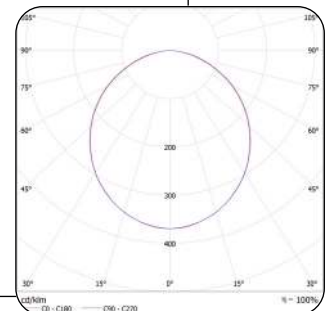

TECHNICAL DATA

GLF04 42W

GLF04 70W

LAMP	LED	LED
TOTAL POWER (W)	42W	70W
SYSTEM OUTPUT (LM)	5340LM	9900LM
EFFICACY (LM/W)	128	128
CCT (K)	3000 / 4000 / 5000K	3000 / 4000 / 5000K
CRI (Ra)	>80	>80
BEAM ANGLE	Wide Beam	Wide Beam
OPERATING VOLTAGE-VAC	220-240V	220-240V
OPERATING TEMP °C	-30°C TO 55°C	-30°C TO 55°C
RATED LIFE (HRS)	50 000HRS	50 000HRS
R9 VALUE	0.9	0.9
MAC ADAM STEP	3 SDCM	3 SDCM
DIMENSIONS	L:595 x W:595 x H:80mm	L:595 x W:595 x H:80mm

1. CD / KLM
2. C0 - C180
   - C90 - C270