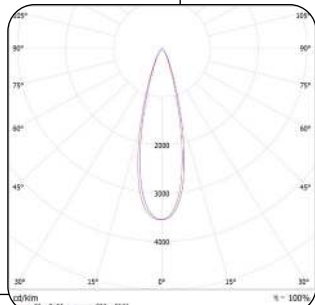

MOUNTING

Recessed

APPLICATION AREAS: Indoor, Commercial, Residential, Hospitality, Retail

TECHNICAL DATA

LF111519DT

LAMP	LED
TOTAL POWER (W)	14.5W
SYSTEM OUTPUT (LM)	635LM
CCT (K)	3000K
CRI (Ra)	90
BEAM ANGLE	21° / 28° / 36°
OPERATING VOLTAGE-VAC	220-240V
DIMMING RANGE	30-100%
DIMENSIONS	D:Ø80 x H70mm
CUT OUT	D:Ø75mm

FOCUS COVER LF001805

Cut Out Ø75mm