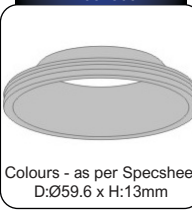

MOUNTING

Recessed

APPLICATION AREAS: Indoor, Commercial, Residential, Hospitality, Retail

TECHNICAL DATA

LF111519DT

LAMP	LED
TOTAL POWER (W)	14.5W
SYSTEM OUTPUT (LM)	635LM
CCT (K)	3000K
CRI (Ra)	90
BEAM ANGLE	21° / 28° / 36°
OPERATING VOLTAGE-VAC	220-240V
DIMMING RANGE	30-100%
DIMENSIONS	D:Ø80 x H70mm
CUT OUT	D:Ø75mm

FOCUS COVER LF001805

Cut Out Ø75mm