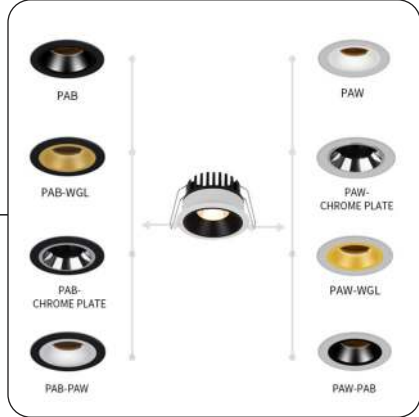

+ IP 54

LOA

3 YRS

ldt

PHYSICAL DATA

FEATURES

- Material: Aluminium
- TRIAC Dimmable
- Adjustable
- The FOCUS is an elegant downlight that answers all lighting requirements; with adjustable, direct and trimless versions. The light source is placed deep within the luminaire providing a perfect anti-glare effect.
- The FOCUS has an inner ring that can be changed and they offer a lovely selection of covers, suited to any space.
- The Softening Lens is standard - others are optional

MOUNTING

Recessed

APPLICATION AREAS: Indoor, Commercial, Residential, Hospitality, Retail

TECHNICAL DATA

LF111519DT

LAMP	LED
TOTAL POWER (W)	14.5W
SYSTEM OUTPUT (LM)	635LM
CCT (K)	3000K
CRI (Ra)	90
BEAM ANGLE	21° / 28° / 36°
OPERATING VOLTAGE-VAC	220-240V
DIMMING RANGE	30-100%
DIMENSIONS	D:Ø80 x H70mm
CUT OUT	D:Ø75mm

FOCUS COVER LF001805

Cut Out Ø75mm