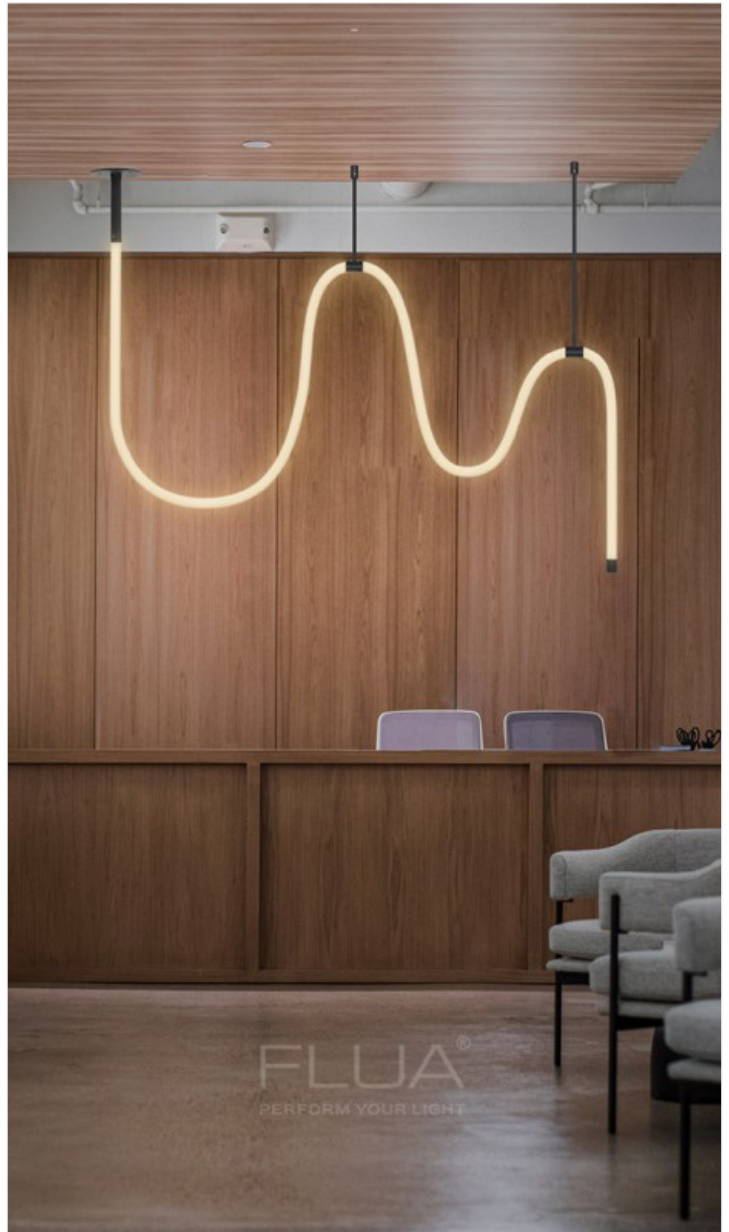

#### FEATURES

- Material: Steel and Silicone
- Driver: Turnable White - App
- The FILOLUCE is a unique art-piece, a true statement of modernity offers 360° diffused lighting
- The flexible tubular light is dimmed via a convenient APP and is voice APP supported
- Can be installed to create different shapes to suit various spaces using the accessories

E&OE MAY OCCUR

FILOLUCE P CONNECTOR  
LF003063

FILOLUCE POLE  
LF003065

FILOLUCE P END  
LF003064

FILOLUCE STRIP RGB  
LF003067

FILOLUCE STRIP W  
LF003086

E&OE MAY OCCUR