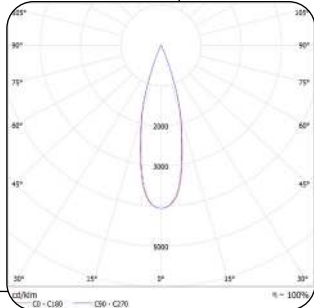

Indoor, Commercial, Residential, Hospitality, Retail

TECHNICAL DATA

LF177912EDT

TOTAL POWER (W)	11.4W
SYSTEM OUTPUT (LM)	388LM
CCT (K)	3000K
CRI (Ra)	90
BEAM ANGLE	28°
OPERATING VOLTAGE-VAC	220-240V
CURRENT (MA)	350-700MA
DIMMING RANGE	30-100%
DIMENSIONS	D:Ø100 x 110mm
CUT OUT	D:Ø90mm