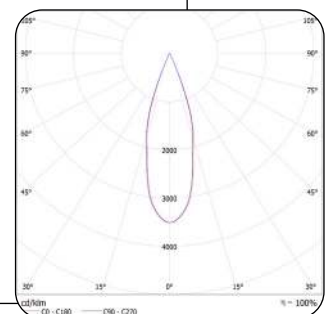

MOUNTING

Recessed

APPLICATION AREAS

Indoor, Commercial, Residential, Retail, Hospitality

TECHNICAL DATA

LF178812EDA

LAMP	LED
TOTAL POWER (W)	15W
SYSTEM OUTPUT (LM)	537LM
CCT (K)	2700 / 3000 / 4000K
CRI (Ra)	90
BEAM ANGLE	32° / 18°

OPERATING VOLTAGE-VAC	220-240V
SOURCE POWER (W)	13.9W
SOURCE OUTPUT (LM)	1465LM
CURRENT (MA)	100-700MA
DIMMING RANGE	1-100%
WEIGHT (KG)	0.35KG
DIMENSIONS	D:φ60 x H:135mm
CUT OUT	D:φ50mm

- CD / KLM
- C0 - C180
 - C90 - C270