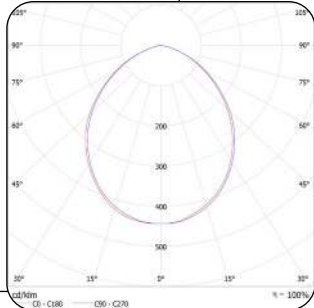

MOUNTING

Surface

APPLICATION AREAS

Outdoor, Commercial, Residential, Hospitality, Retail

TECHNICAL DATA

LF422214

TOTAL POWER (W)	9W
SYSTEM OUTPUT (LM)	517LM
CCT (K)	3000K
CRI (Ra)	80
BEAM ANGLE	180°
OPERATING VOLTAGE-VAC	220-240V
CURRENT (MA)	250MA
DIMENSIONS	L220 x W:115 x H:100mm