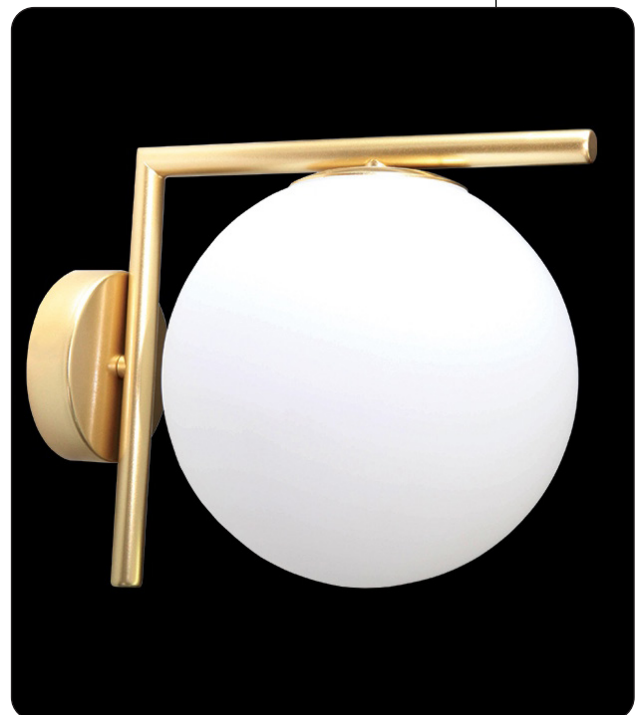

+IP
20

✓
1 YRS

PHYSICAL DATA

FEATURES

- Material: Glass and brushed metal with satin gold finish

MOUNTING

Surface

APPLICATION AREAS

Indoor

TECHNICAL DATA

CA-KLW1626/SG

LAMP DESCRIPTION	E27
TOTAL POWER (W)	40W
OPERATING VOLTAGE-VAC	230V
HEIGHT	22cm
DEPTH	27cm
DIAMETER	φ20cm

E&OE MAY OCCUR

Lights By Linea
Since (1990)

Cape Town | 48 Marine Dr, Paarden Eiland | T: +27 21 511 6116 / 7662
Stellenbosch | Shop 14B, De Wet Ctr, Bird & Church St | T: +27 21 812 0600 / 0610
info@lightsbylinea.com | www.lightsbylinea.com