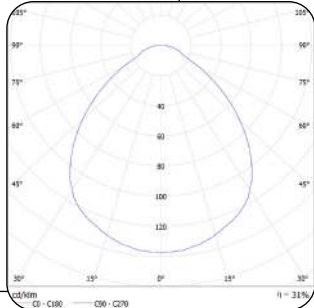

TOTAL POWER (W)	5W
SYSTEM OUTPUT (LM)	138LM
CCT (K)	3000K
CRI (Ra)	80
BEAM ANGLE	180°
OPERATING VOLTAGE-VAC	220-240V
DIMMING RANGE	30-100%
DIMENSIONS	D:Ø80 x W:93mm

- CD / KLM
- C0 - C180
 - C90 - C270