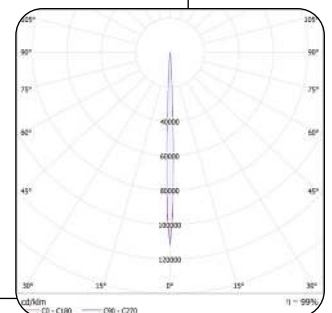

LF422501A

TOTAL POWER (W)	3.4W
SYSTEM OUTPUT (LM)	120LM
CCT (K)	3000K
CRI (Ra)	90
BEAM ANGLE	4°
OPERATING VOLTAGE-VAC	100-240V
CURRENT (MA)	700MA
DIMENSIONS	D:Ø49 x H:75 x W:57mm

CD / KLM

● C0 - C180

● C90 - C270