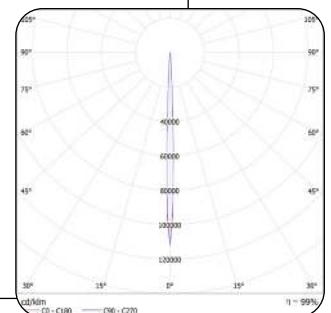

#### MOUNTING

Surface  
NOTE: Mounting plate smaller than standard drawbox

### TECHNICAL DATA

LF4422502A

TOTAL POWER (W)	5.8W
SYSTEM OUTPUT (LM)	240LM
CCT (K)	3000K
CRI (Ra)	90
BEAM ANGLE	4°
OPERATING VOLTAGE-VAC	100-240V
CURRENT (MA)	700MA
DIMENSIONS	D:Ø49 x H:150 x W:57mm

CD / KLM